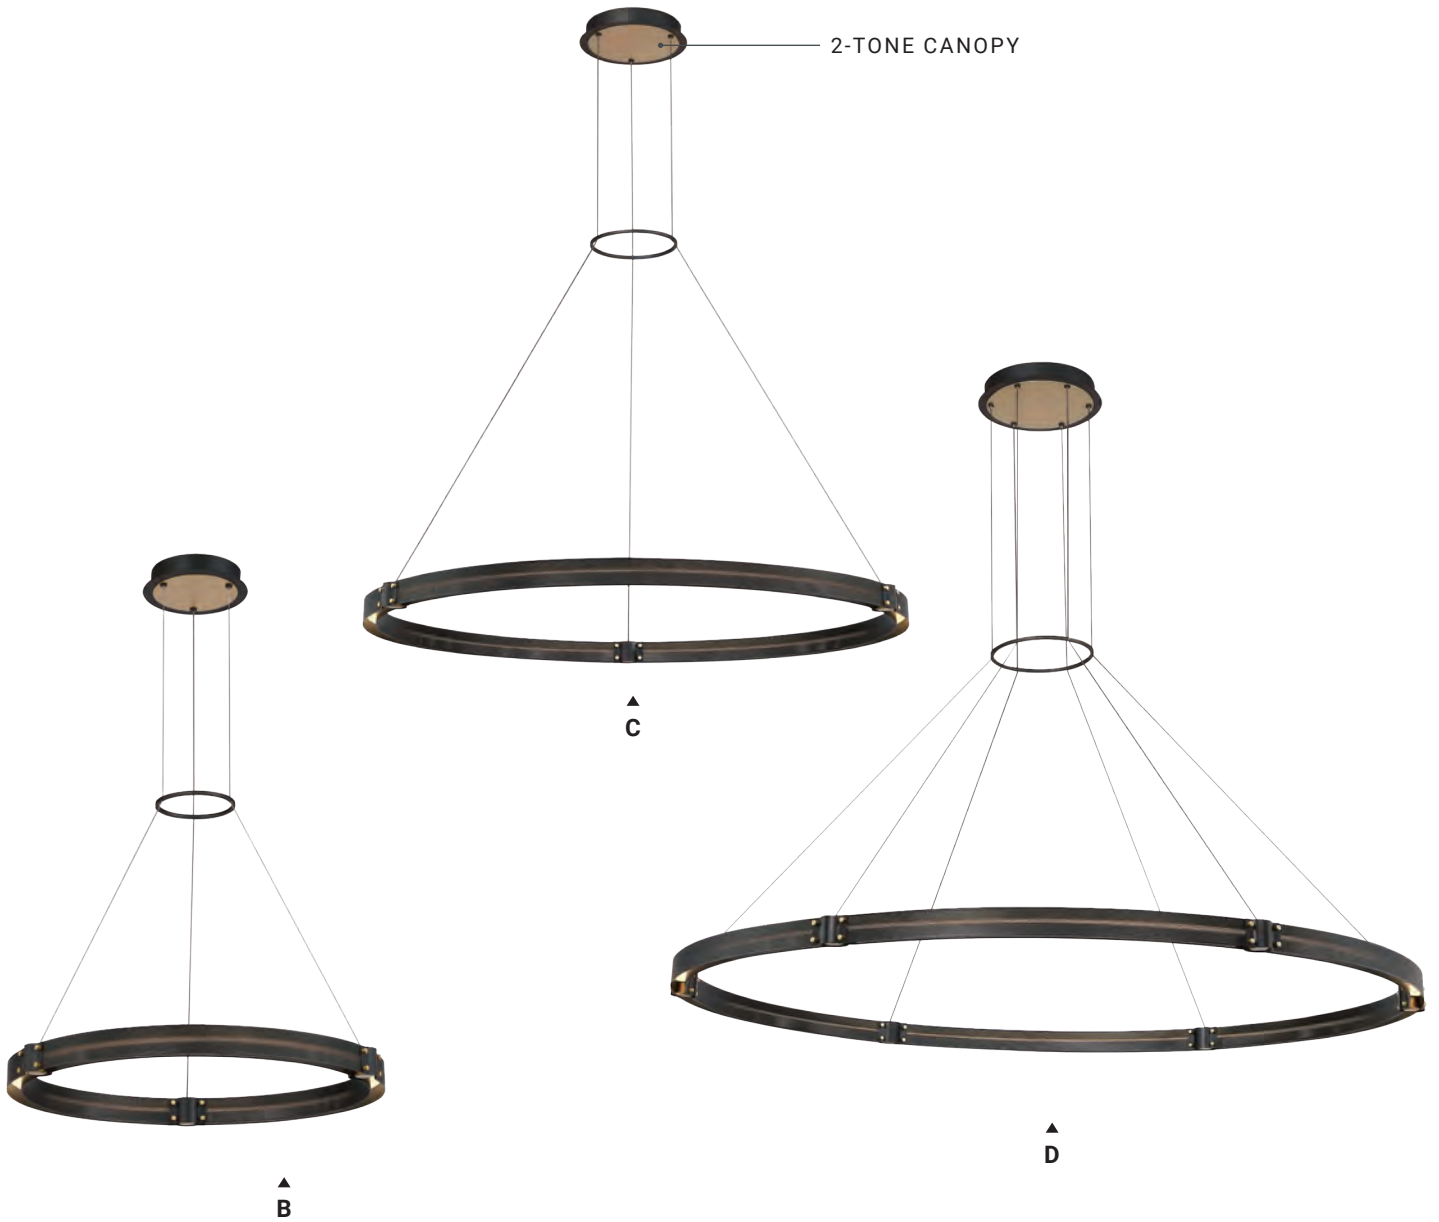

*ADMIRAL CHANDELIER*  
**37056-018**

**A** **37056-018** **LED**  
*3-Tier LED Chandelier*  
Dia: 61 3/4" | H: 2"  
Canopy: 14 1/2" | Max H: 204"  
210W LED  
3000K  
8480 Lumens  
Dimmable

COLLECTION

# ADMIRAL

BLACK + BRASS

**B** **37053-017** **LED**  
*SM LED Chandelier*  
Dia: 28½" | H: 2"  
Canopy: 8¼" | Max H: 96"  
40W LED  
3000K  
1700 Lumens  
Dimmable

**C** **37054-014** **LED**  
*MD LED Chandelier*  
Dia: 48¼" | H: 2"  
Canopy: 10¼" | Max H: 180"  
71W LED  
3000K  
2960 Lumens  
Dimmable