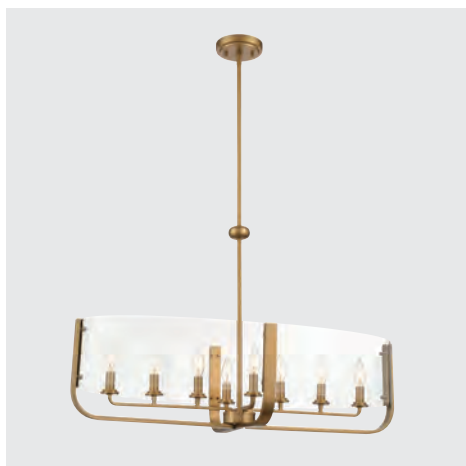

CAMPISI
P 88