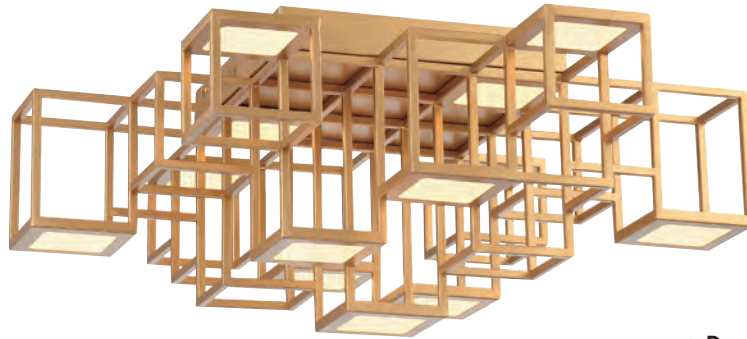

◀ D

C 38260* **LED**
5-Light LED Pendant
L:15½" | W:15½" | H:21"
Canopy: 6¾" | Max H:78"
26W LED
3000K
1500 Lumens
Dimmable
 -018 GOLD
 -029 BLACK

D 38261 **LED**
13-Light LED Flushmount
L:24¾" | W:24¾" | H:10"
Canopy: 11" x 11"
51W LED
3000K
2580 Lumens
Dimmable
 -015 GOLD
 -026 BLACK

E 38262 **LED**
6-Light LED Wall Sconce
W:14¼" | H:17¾" | Ext:6½"
Canopy: 7½" x 4"
22W LED
3000K
1200 Lumens
Dimmable
 -012 GOLD
 -025 BLACK

*COMES WITH 3", + 6", + 12", + 18", + 18" EXTENSION RODS

For more information please visit eurofase.com 11