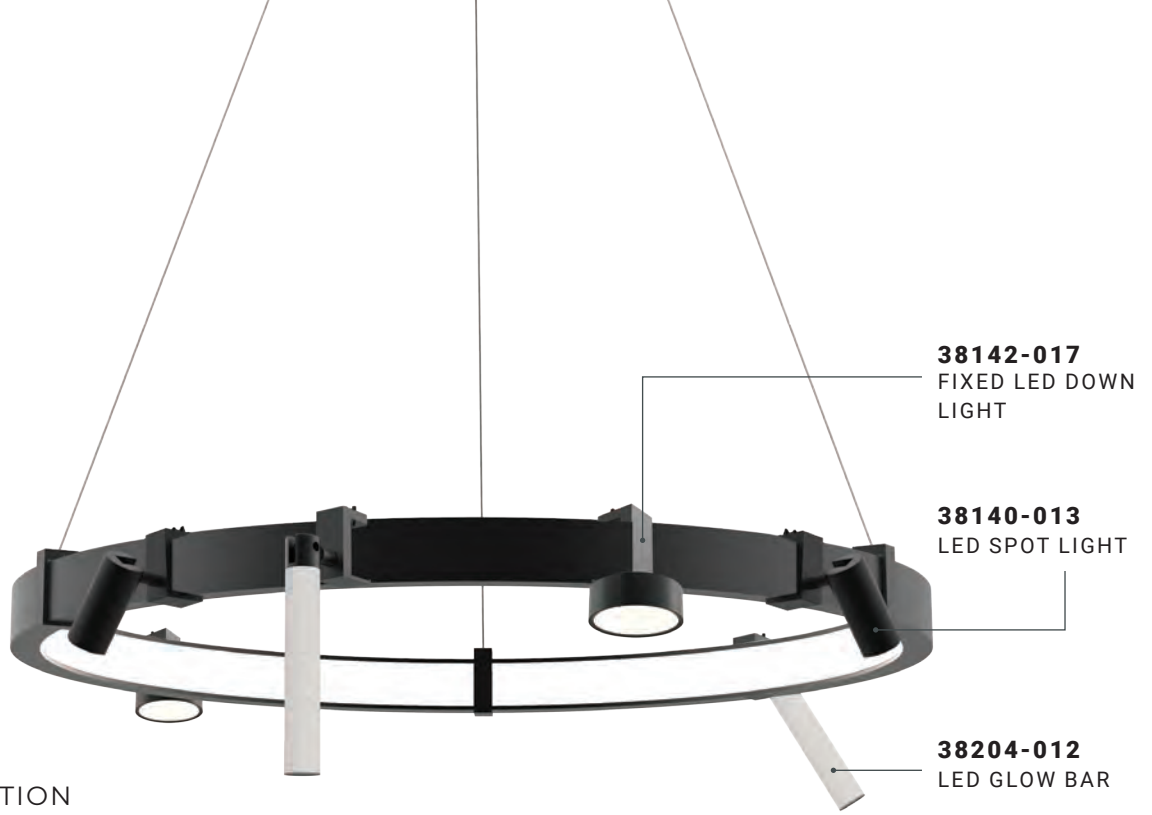

ANY COMBINATION
UP TO 70 WATTS MAX