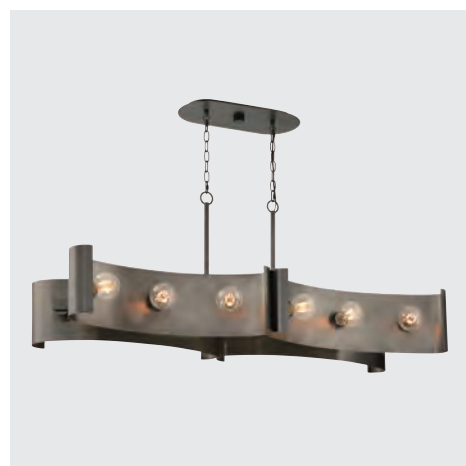

METALLO
P 84