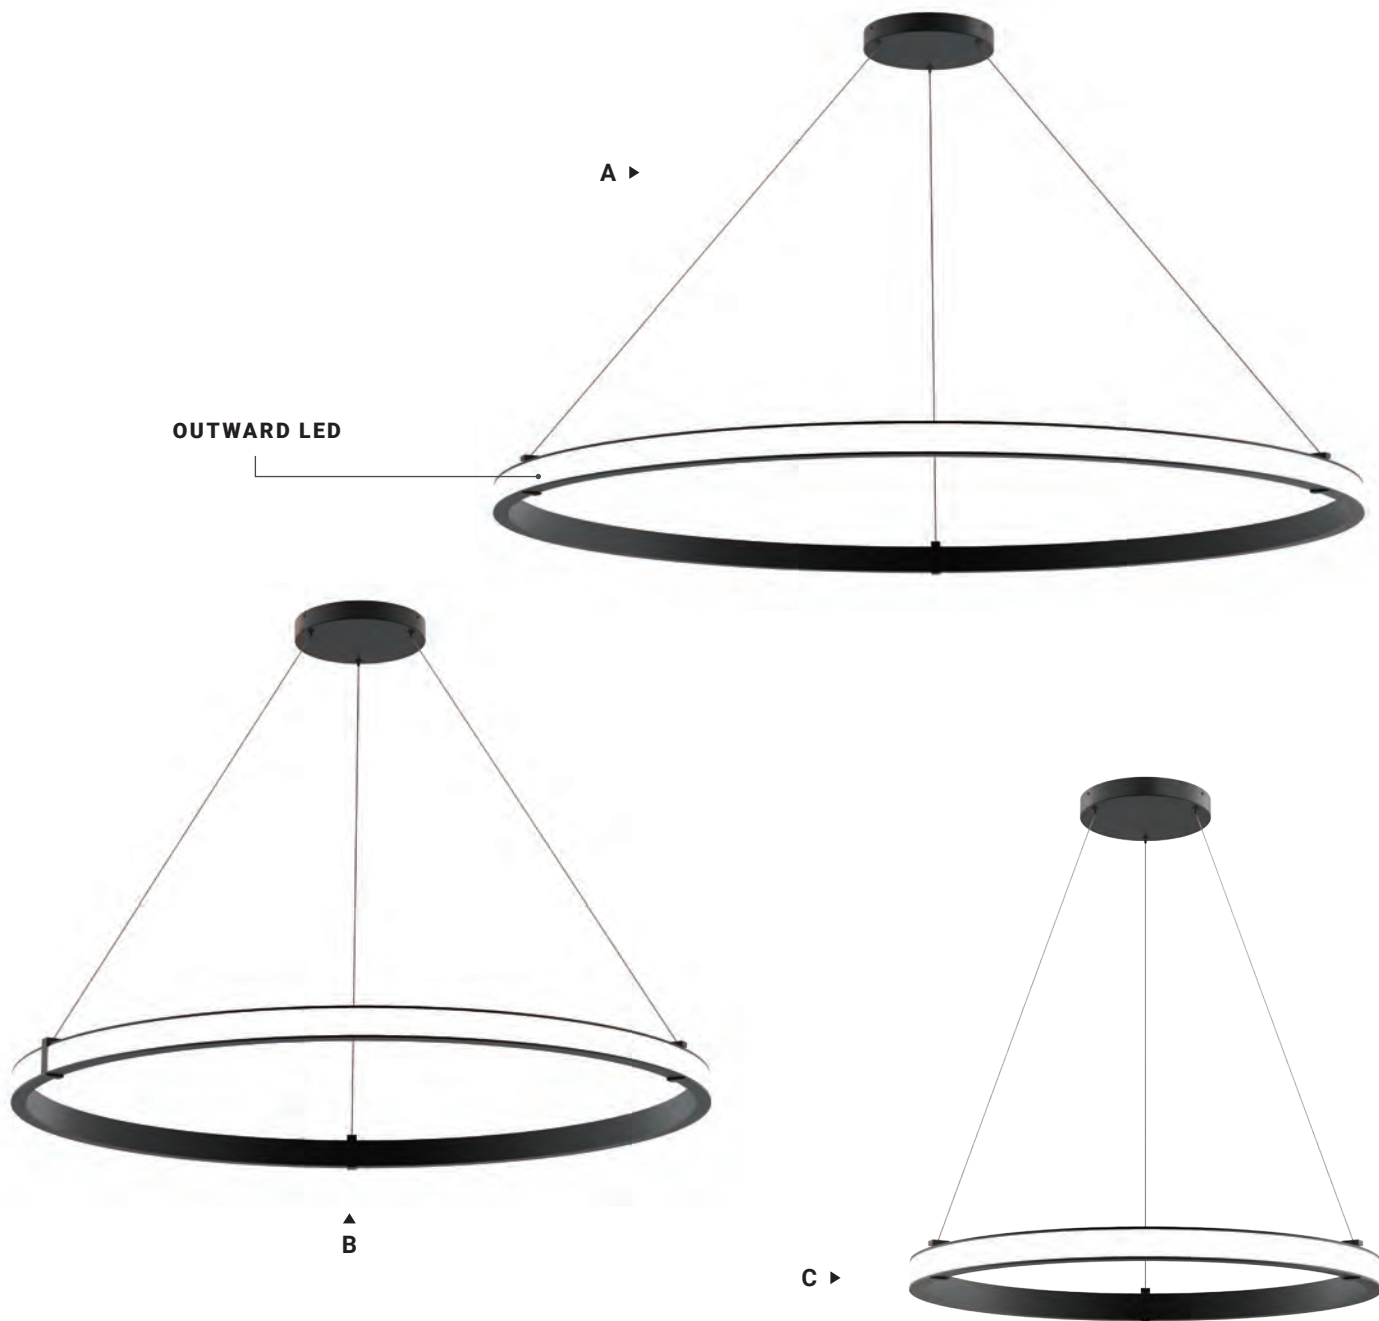

COLLECTION

MUCCI

MATTE BLACK

A 38133-015 **LED**
LG Outward LED Pendant
Dia:60" | H:2"
Canopy: 11" | Max H:120"
84W LED
3000K
3780 Lumens
Dimmable

B 38132-018 **LED**
MD Outward LED Pendant
Dia:48" | H:2"
Canopy: 9½" | Max H:120"
70W LED
3000K
3150 Lumens
Dimmable

C 38131-011 **LED**
SM Outward LED Pendant
Dia:32" | H:2"
Canopy: 9½" | Max H:120"
52W LED
3000K
2340 Lumens
Dimmable