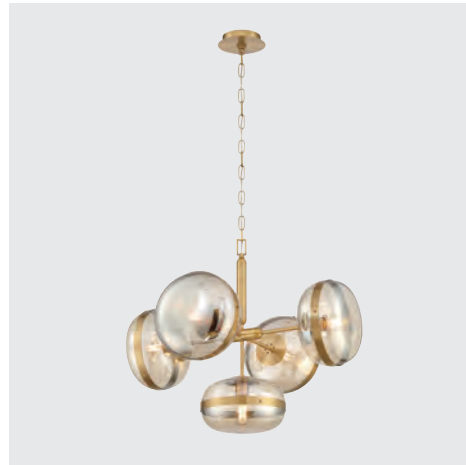

NOTTINGHAM
P60