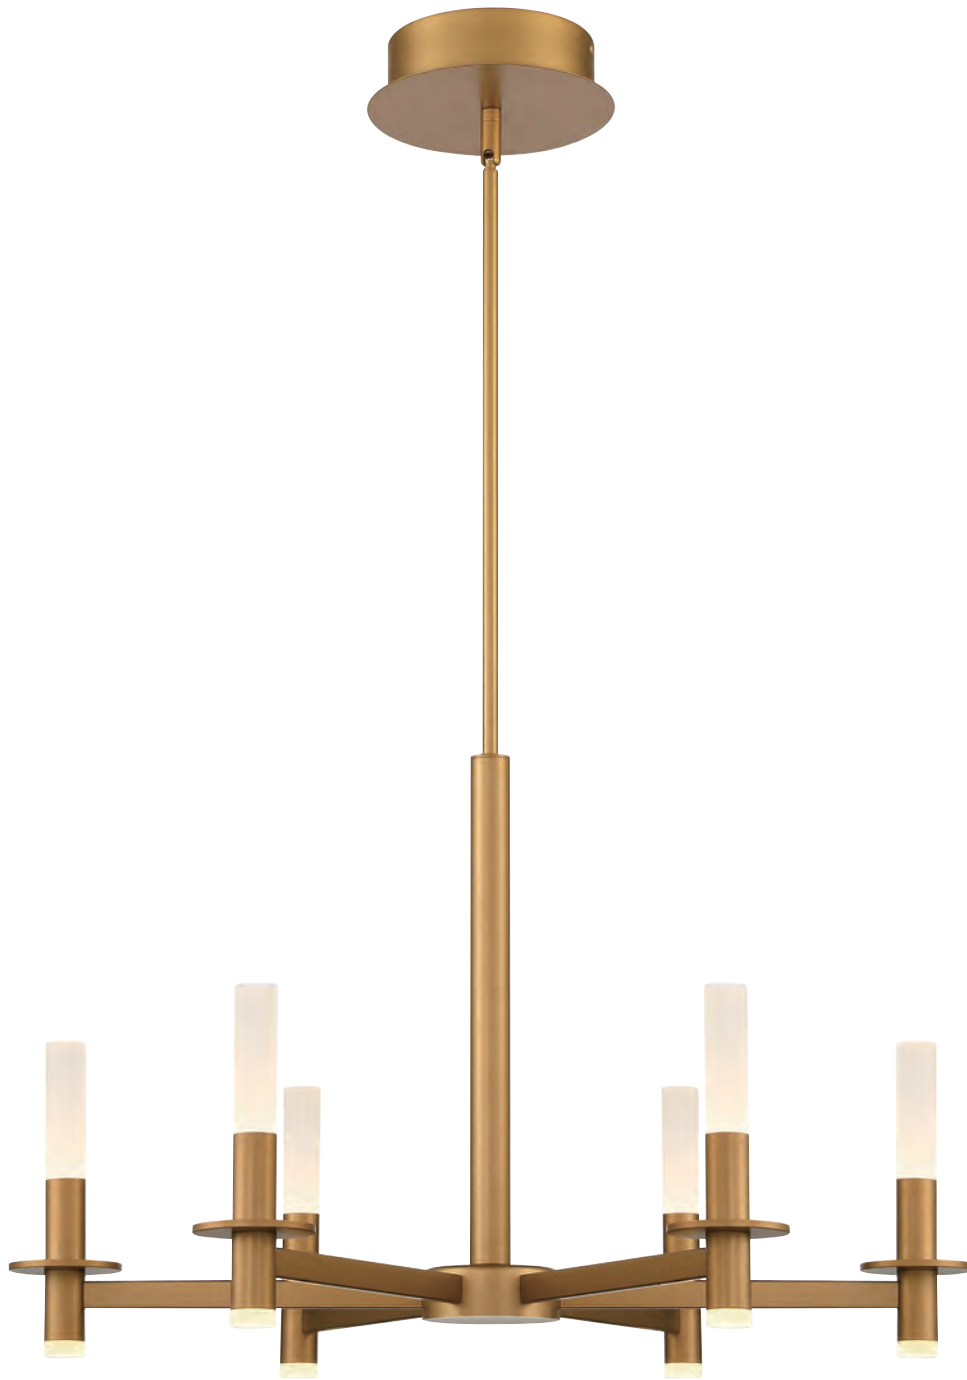

# TORNA

BLACK | GOLD

**38441\*** **LED**

*10-Light Rectangular LED Chandelier*

L:43"L | W:12½" | H:9¼"

Canopy: 13" x 6" | Max H:67"

66W LED

3000K

3480 Lumens

Dimmable

 -011  
GOLD

 -028  
BLACK

**\*COMES WITH 3", + 6", + 12", + 18", + 18" EXTENSION RODS**

**38440\*** LED  
*6-Light LED Chandelier*

Dia: 27½" | H: 17¼"  
Canopy: 7½" | Max H: 73"  
38W LED  
3000K  
2260 Lumens