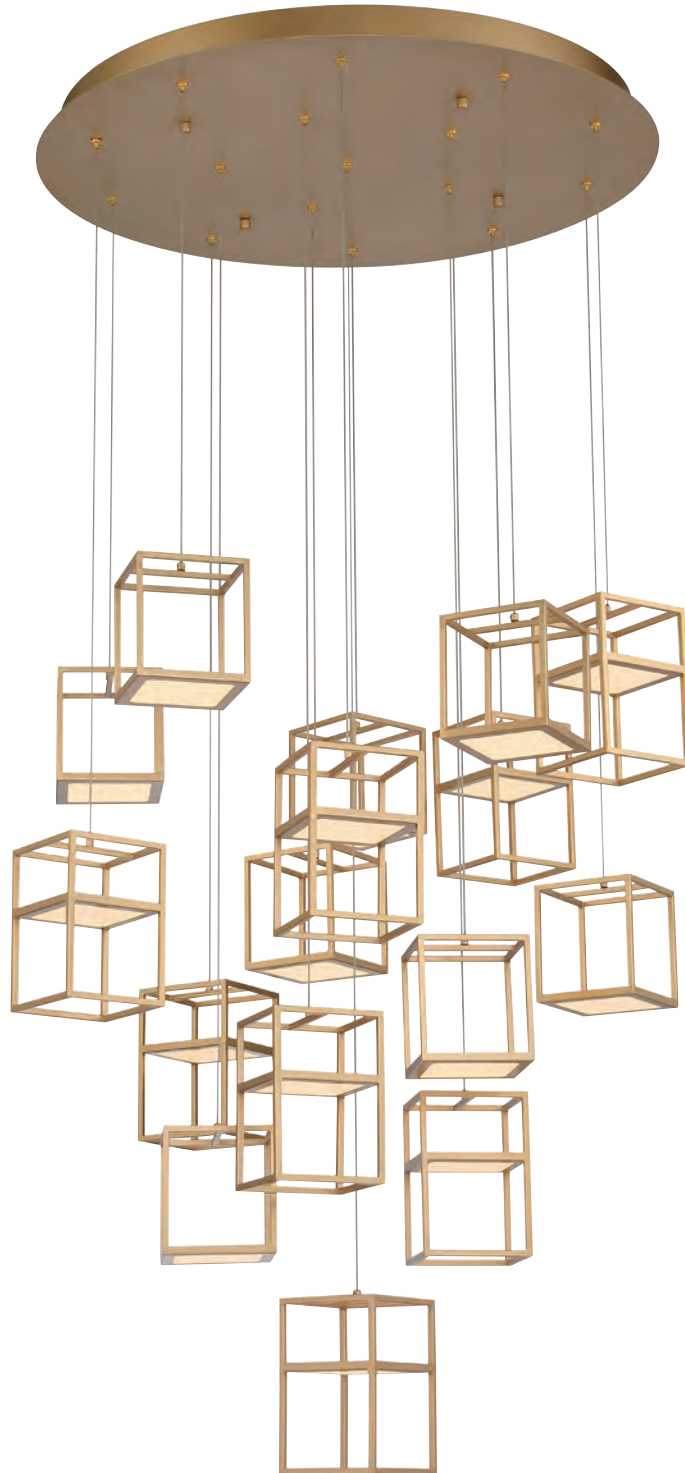

## FERRO

---

Inspired by shadow box wall art, multiple cubes outlined by painted black or gold frames are positioned in dimensional patterns and illuminated by LED panels to create a dramatic visual effect. The strategically placed direct and indirect light sources illuminate up and down for even more visual interest. The Ferro collection can bring its modern design to a variety of rooms with available chandelier, pendant, flushmount and wall sconce options.

*FERRO FLUSHMOUNT*  
**38261-026**

FERRO CHANDELIER  
38259-012

COLLECTION

# FERRO

GOLD | BLACK

**38259** LED

16-LIGHT LED Chandelier

Dia: 32" | H: 8¼"

Canopy: 32" | Max H: 180"

88W LED

3000K

# FERRO

GOLD | BLACK

▲  
A

B ▶

**A 38258\*** **LED**  
*9-Light Linear LED Chandelier*

L: 40¼" | W: 15½" | H: 21"  
Canopy: 18" x 6" | Max H: 78"  
48W LED  
3000K  
2650 Lumens  
Dimmable

 -015 GOLD  -026 BLACK