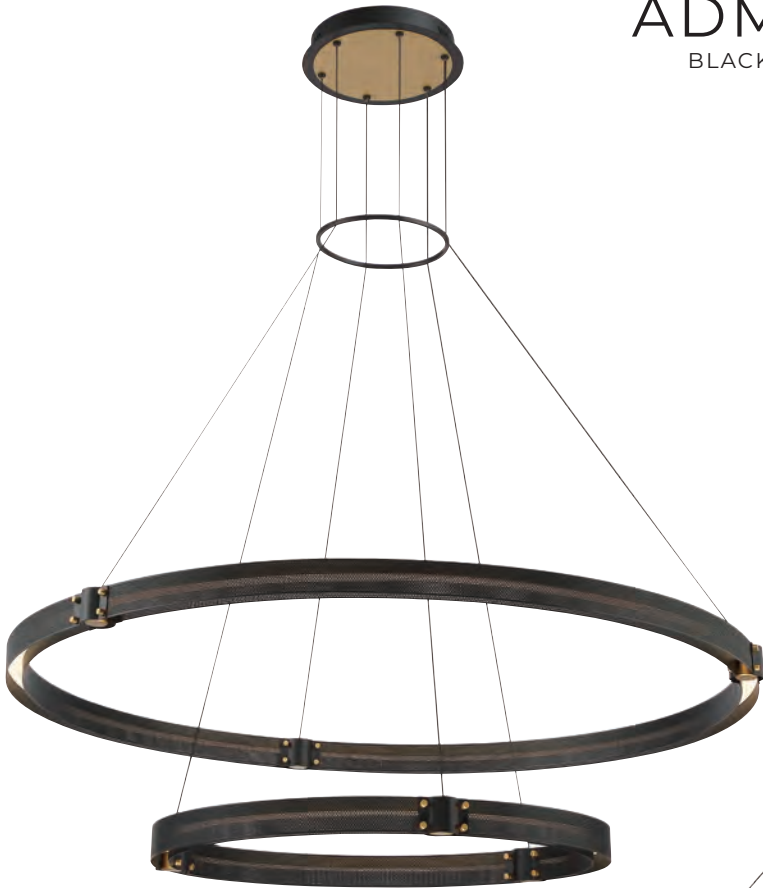

COLLECTION

ADMIRAL

BLACK + BRASS

▲
A