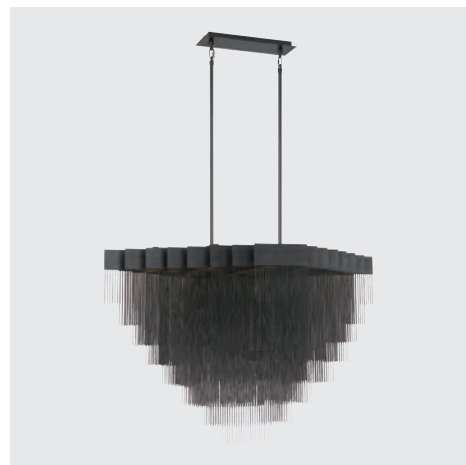

BLOOMFIELD
P 36