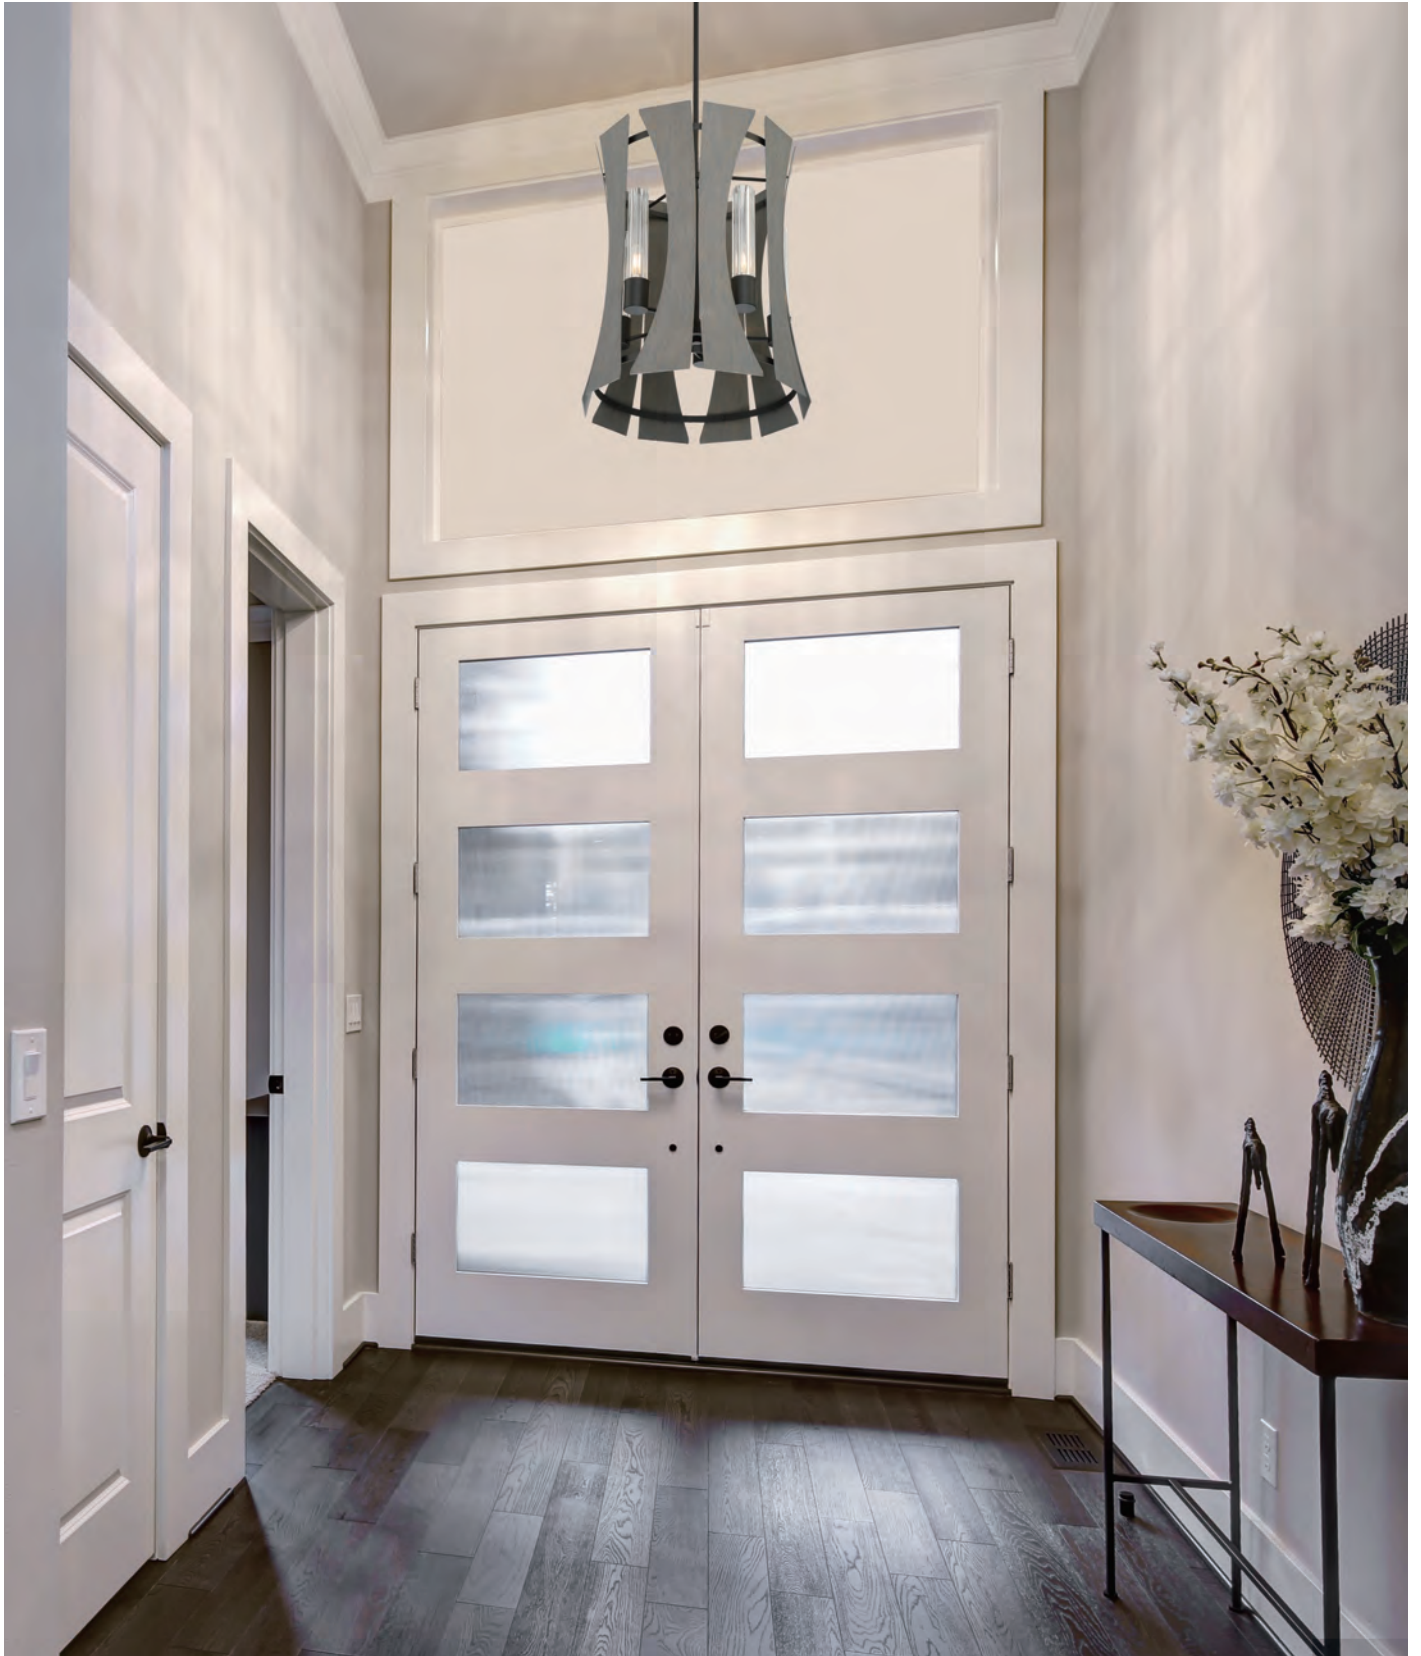

**WEATHERED GRAY  
WOOD FINISH**

**PRISM-LIKE CAST GLASS**

*PENNINO LANTERN*  
**38163-012**

COLLECTION