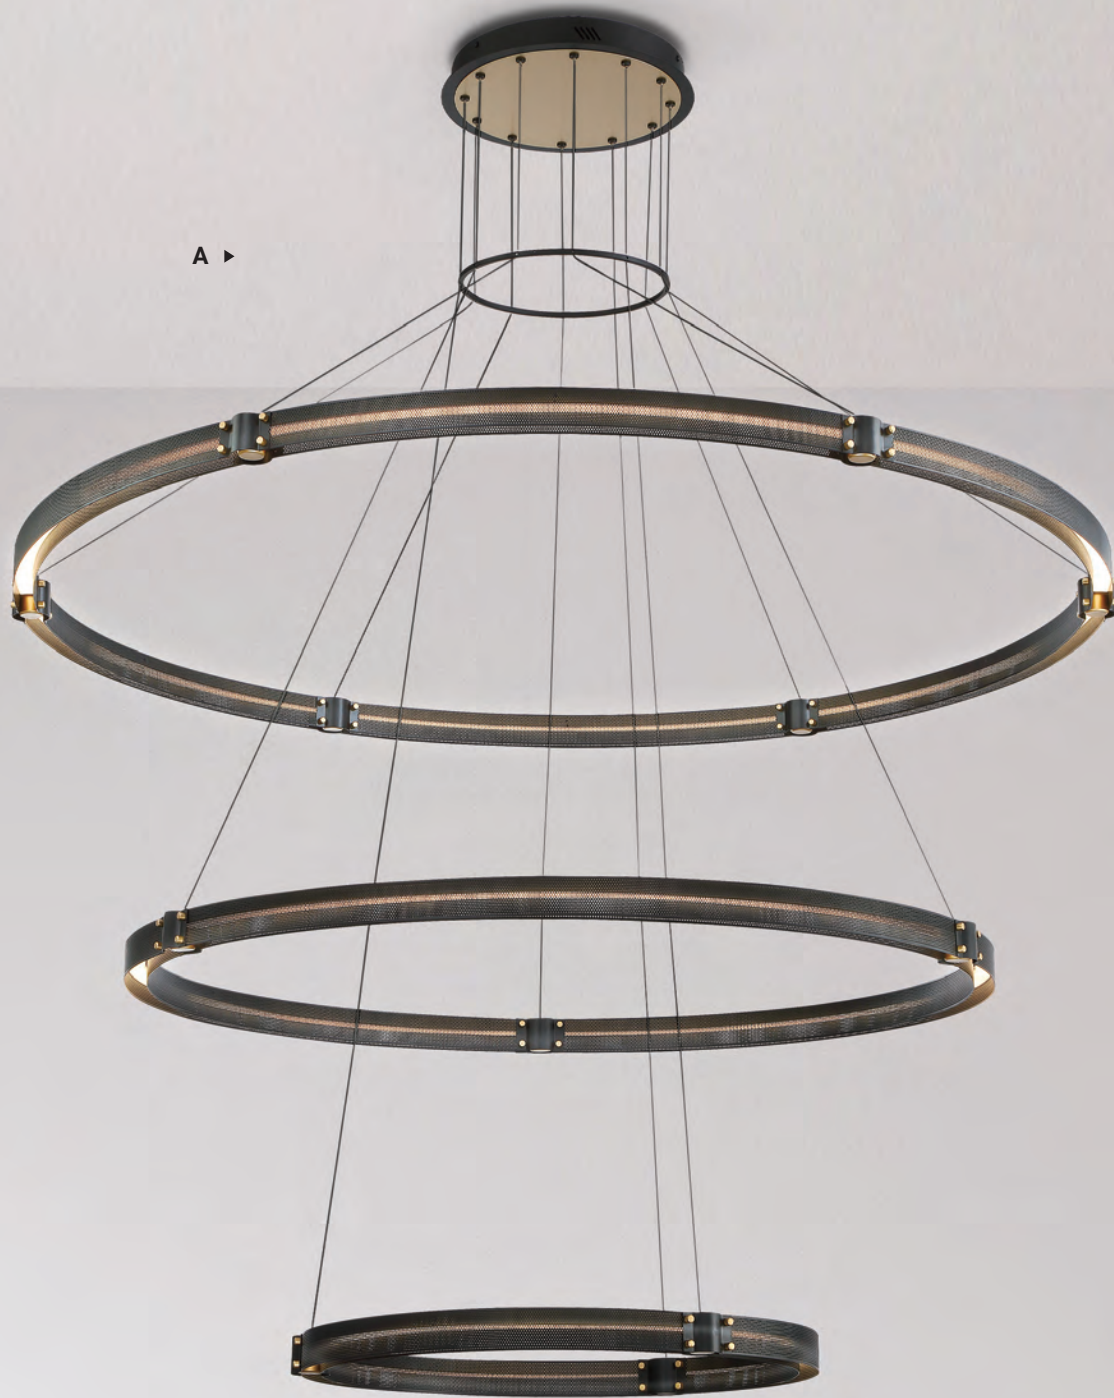

A **37056-018** **LED**
3-Tier LED Chandelier
Dia: 61 3/4" | H: 2"
Canopy: 14 1/2" | Max H: 204"
210W LED
3000K
8480 Lumens
Dimmable