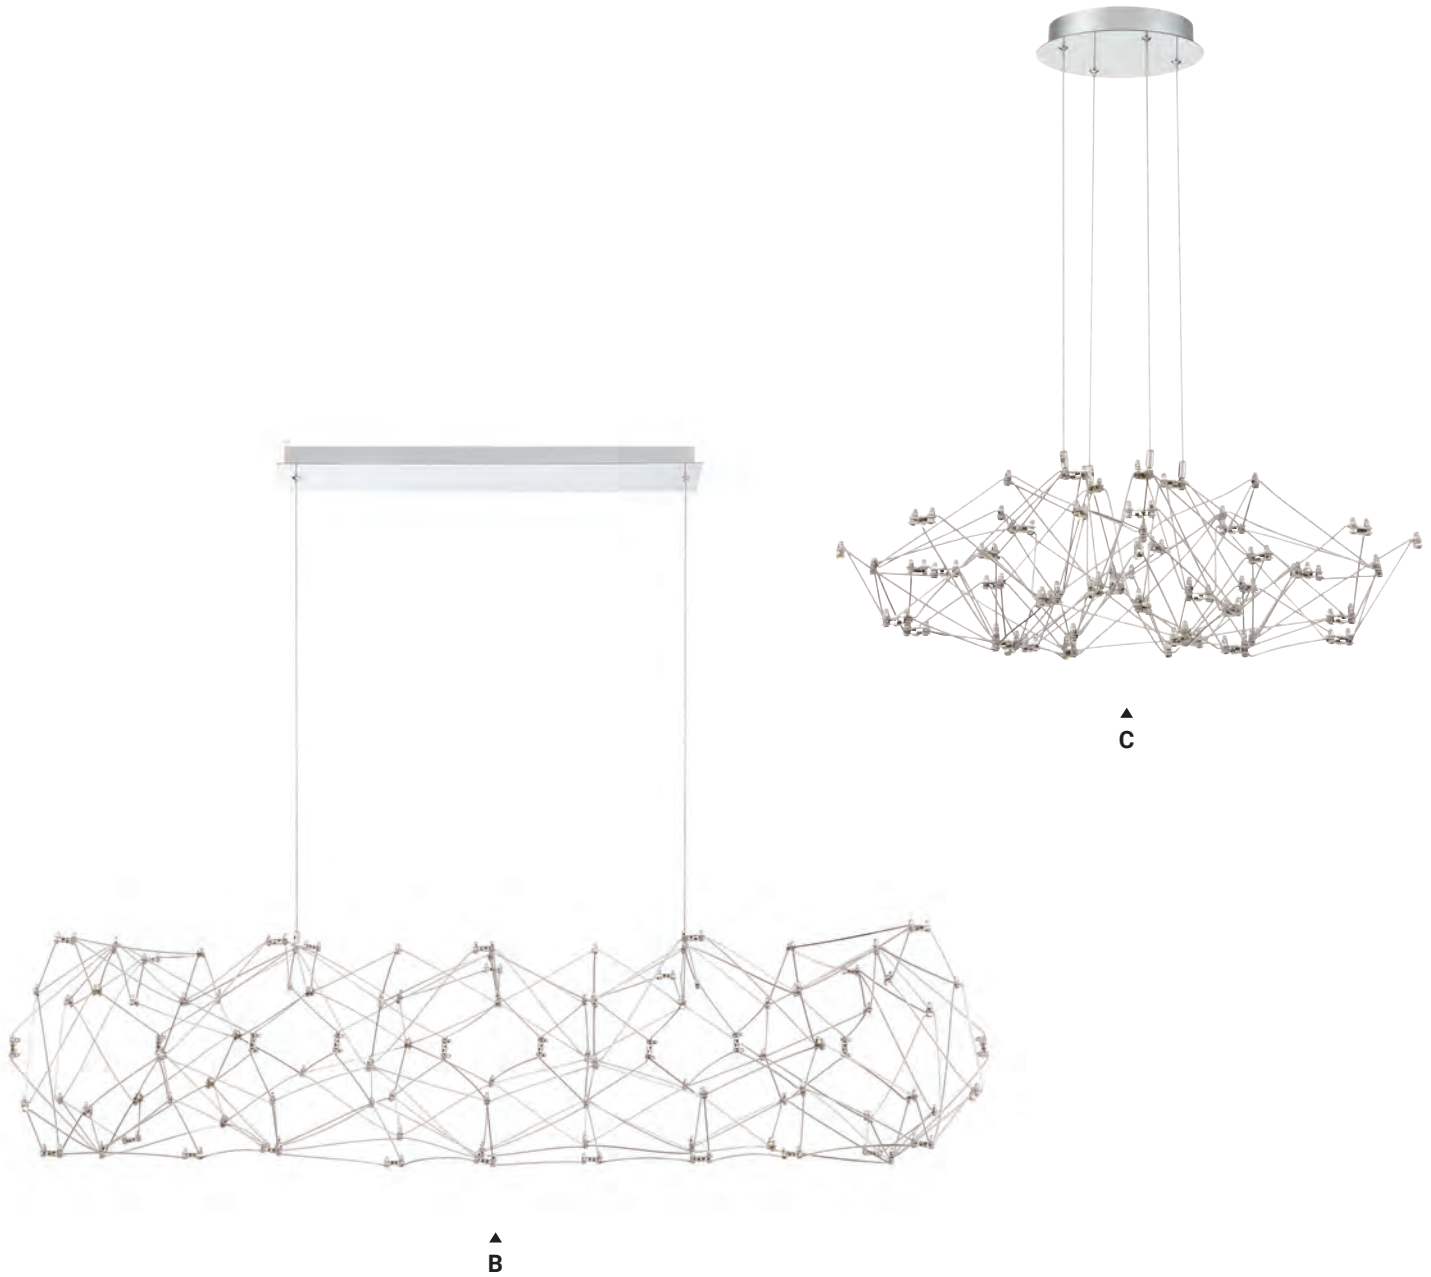

COLLECTION
LEONARDELLI
CHROME

B 38036-019 **LED**
LG Rectangular LED Chandelier
L:65" | W:21¾" | H:15¾"
Canopy: 29¼" x 5½" | Max H:88"
73W LED
4000K
4300 Lumens
Dimmable

C 38038-019 **LED**
LED Chandelier
Dia:27" | H:7½"
Canopy: 9" | Max H:80"
40W LED
4000K
2400 Lumens
Dimmable