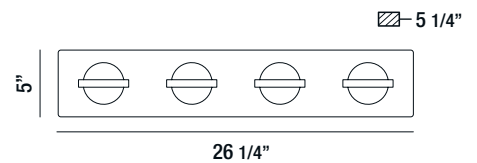

37070-021 GOLD
4-LIGHT BATHBAR
4 x 5W/LED 3000K/1000lm
(dimnable)