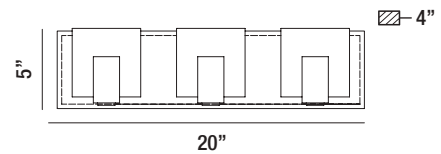

# Canmore

Illuminated frosted acrylic diffusers vertically seated on a black frame housing a subtle LED downlight

34145-025 BLACK  
5-LIGHT LED BATHBAR  
5 x 8W/LED 3000K/3400lm  
(dimmable)

34144-024 BLACK  
4-LIGHT LED BATHBAR  
4 x 8W/LED 3000K/2700lm  
(dimmable)