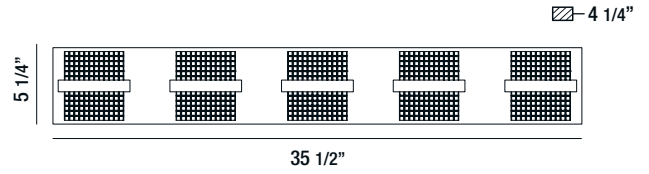

Raylan

Gridded frosted cubes in a polished metal holder

37122-010

5-LIGHT LED BATHBAR
5 x 8W/LED 3000K/2750lm
(dimmable)