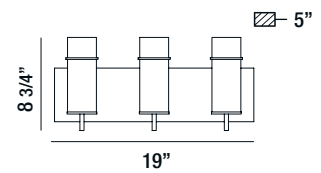

# Pista

Clear glass cylinders featuring vintage bulbs exhibit a modern take on an age-old style

34136-027 BRONZE

5-LIGHT BATHBAR

5 x 60W/EDISON BULB E26/120V  
(included)

34135-020 BRONZE

4-LIGHT BATHBAR

4 x 60W/EDISON BULB E26/120V  
(included)