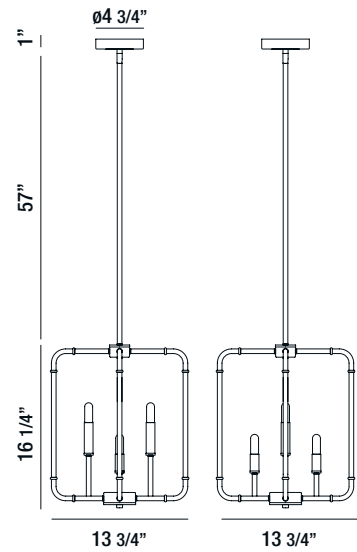

37128-012*

4-LIGHT CHANDELIER
4 x 40W/EDISON BULB E12/120V
(included)

*COMES WITH 3"+6"+12"+18"+18" EXTENSION RODS