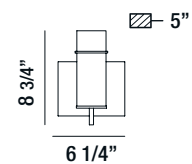

34133-043 GOLD

1-LIGHT WALL SCNCE
1 x 60W/EDISON BULB E26/120V
(included)