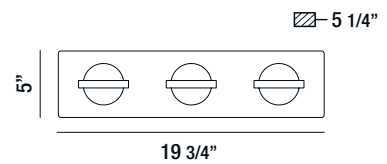

# Ryder

Multifaceted ice crystal spheres are fastened by a center ring

37071-028 GOLD  
5-LIGHT BATHBAR  
5 x 5W/LED 3000K/1250lm  
(dimnable)

37070-021 GOLD  
4-LIGHT BATHBAR  
4 x 5W/LED 3000K/1000lm  
(dimnable)