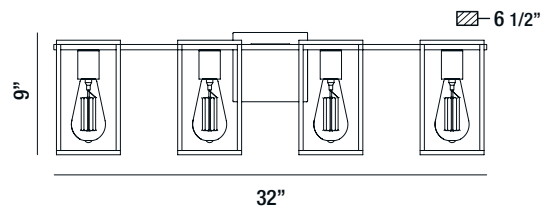

# Stafford

Open frame of mixed metals in black and chrome

37117-016

4-LIGHT BATHBAR  
4 x 60W/EDISON BULB E26/120V  
(included)

37116-019

3-LIGHT BATHBAR  
3 x 60W/EDISON BULB E26/120V  
(included)

UP OR DOWN LIGHT