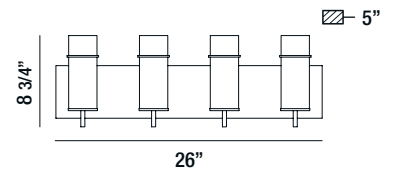

34135-047 GOLD

4-LIGHT BATHBAR
4 x 60W/EDISON BULB E26/120V
(included)