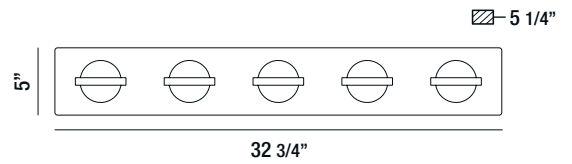

37071-028 GOLD
5-LIGHT BATHBAR
5 x 5W/LED 3000K/1250lm
(dimnable)