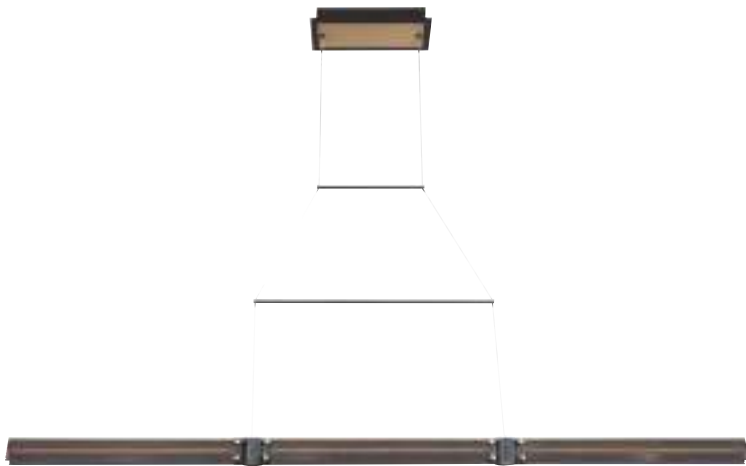

37058-012

MEDIUM LINEAR LED CHANDELIER
29W/LED 3000K/1080lm
(dimmable)