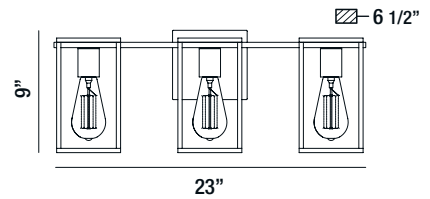

37116-019

3-LIGHT BATHBAR
3 x 60W/EDISON BULB E26/120V
(included)