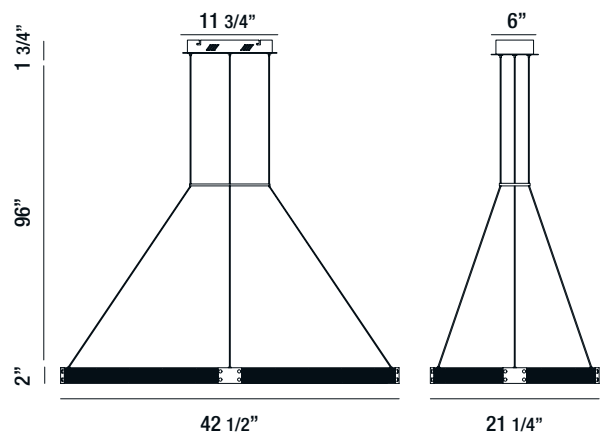

# Admiral

LED light framed by black mesh with brass accents

37061-012  
2-TIER RECTANGULAR LED CHANDELIER  
134W/LED 3000K/4900lm  
(dimnable)

37060-015  
RECTANGULAR LED CHANDELIER  
60W/LED 3000K/2160lm  
(dimnable)