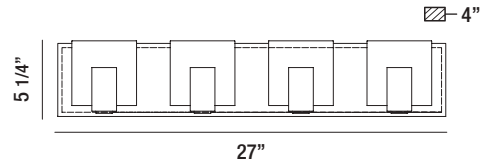

34144-024 BLACK
4-LIGHT LED BATHBAR
4 x 8W/LED 3000K/2700lm
(dimmable)