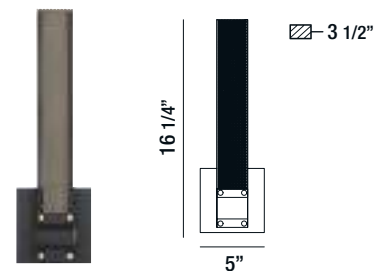

37052-010

LED WALL SCONCE
18W/LED 3000K/420lm
(dimmable)