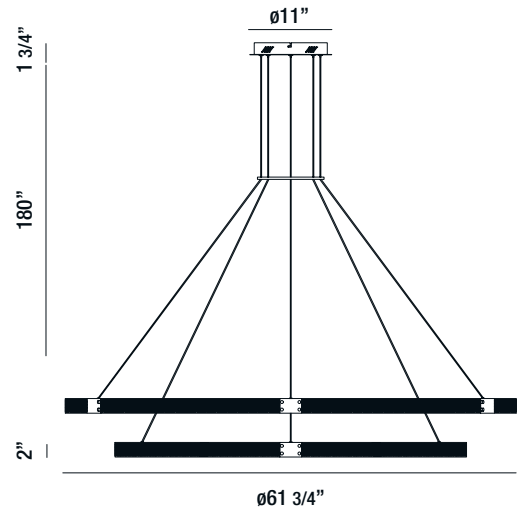

# Admiral

LED light framed by black mesh with brass accents

37056-018  
3-TIER LED CHANDELIER  
210W/LED 3000K/8480lm  
(dimnable)

37384-012  
2-TIER LARGE LED CHANDELIER  
170W/LED 3000K/6780lm  
(dimnable)