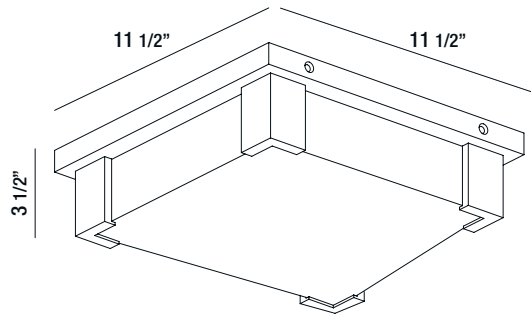

Thornhill

White glass LED accented by prominent black trim

37075-019*

OUTDOOR LED FLUSHMOUNT
25W/LED 3000K/1200lm (dimnable)
Wet Located