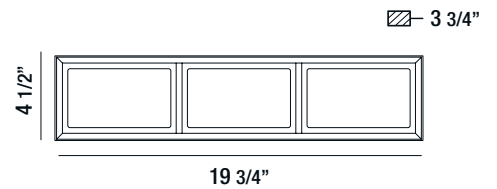

37126-018

3-LIGHT LED BATHBAR
3 x 8W/LED 3000K/1400lm
(dimnable)