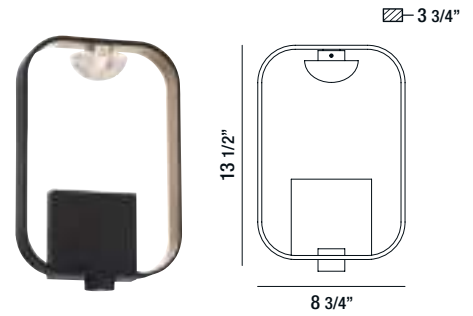

37076-016

LED WALL SCONCE
6W/LED 3000K/250lm
(dimnable)