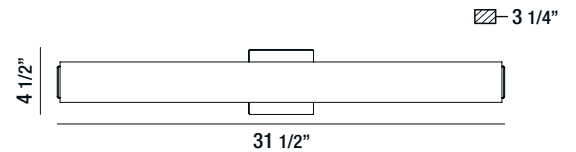

Landor

Striated acrylic tube accented by chrome trim

37159-016

LARGE LED WALL SCONCE
24W/LED 3000K/1500lm
(dimmable)