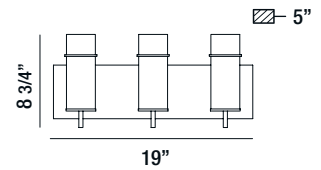

# Pista

Clear glass cylinders featuring vintage bulbs exhibit a modern take on an age-old style

34136-010 CHROME  
5-LIGHT BATHBAR  
5 x 60W/EDISON BULB E26/120V  
(included)

34135-013 CHROME  
4-LIGHT BATHBAR  
4 x 60W/EDISON BULB E26/120V  
(included)