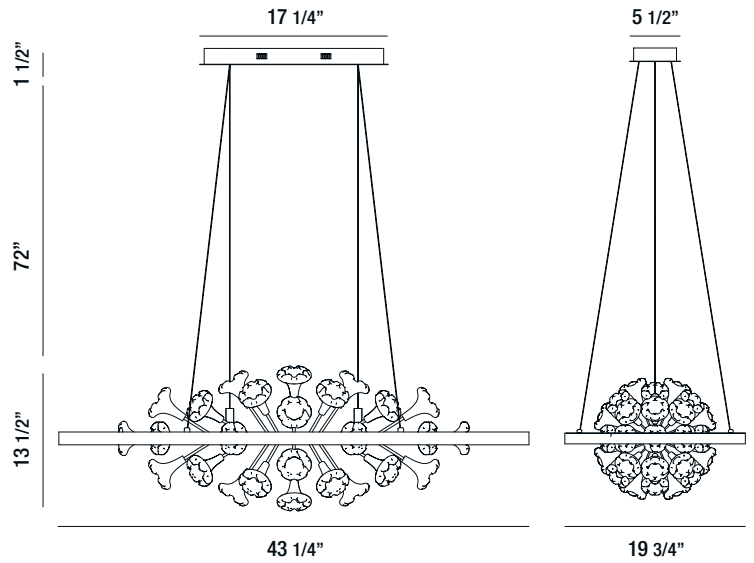

Clayton

A bouquet of opal and clear glass florets framed by a lustrous LED ring

37344-016

LED OVAL CHANDELIER
40W/LED 3000K/2400lm
(dimmable)