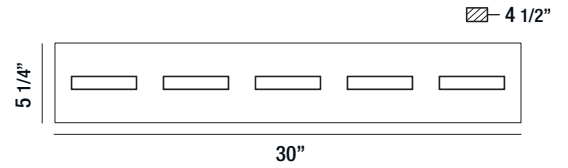

Olson

Frosted acrylic diffusers horizontally seated on a chrome frame