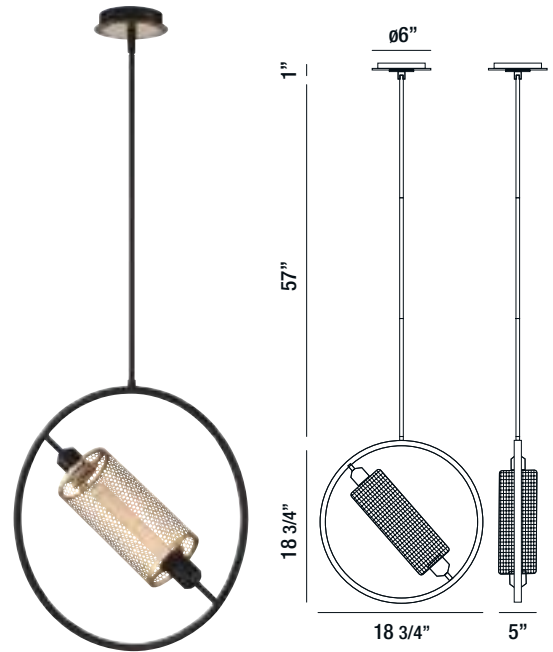

Seamore

Light gold mesh cylinder offset within a black ring

37109-011*

1-LIGHT LARGE PENDANT
1 x 60W/EDISON BULB E26/120V
(included)