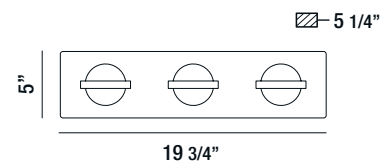

# Ryder

Multifaceted ice crystal spheres are fastened by a center ring

37071-011 CHROME

5-LIGHT BATHBAR  
5 x 5W/LED 3000K/1250lm  
(dimnable)

37070-014 CHROME

4-LIGHT BATHBAR  
4 x 5W/LED 3000K/1000lm  
(dimnable)