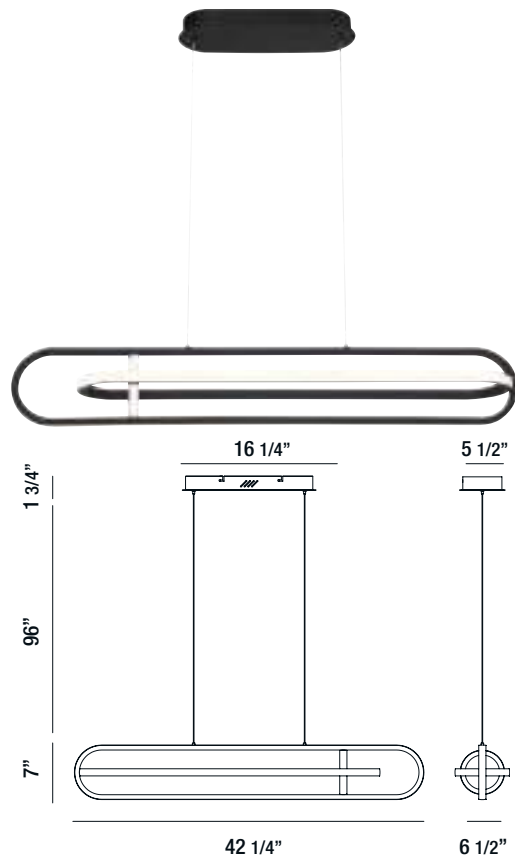

# Demark

Overlapping LED rings in a contemporary form

37039-011 BLACK  
37039-028 GOLD

LINEAR LED CHANDELIER  
58W/LED 3000K/2900lm  
(dimmable)

37038-014 BLACK  
37038-021 GOLD

LED PENDANT  
28W/LED 3000K/1400lm  
(dimmable)