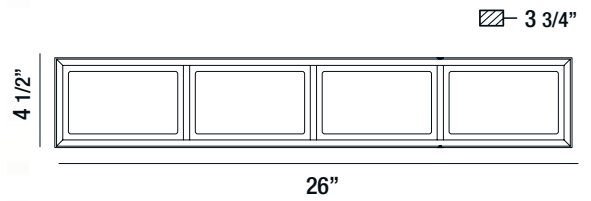

37127-015

4-LIGHT LED BATHBAR
4 x 8W/LED 3000K/1900lm
(dimnable)