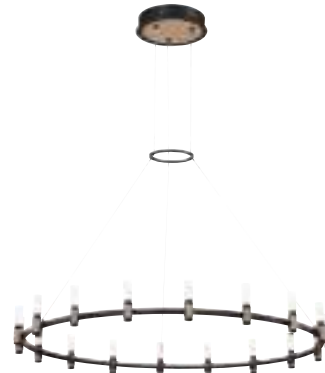

# Albany

LED light framed by black mesh with brass accents

UP & DOWN LIGHT

37046-019

3-TIER 51-LIGHT LED CHANDELIER  
230W/LED 3000K/8160lm  
(dimnable)

37043-018

12-LIGHT LED CHANDELIER  
53W/LED 3000K/1920lm  
(dimnable)