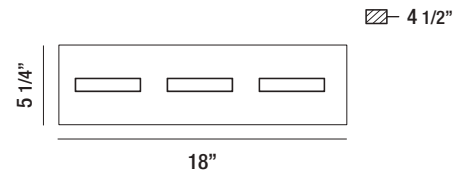

# Olson

Frosted acrylic diffusers horizontally seated on a black frame

28022-025 BLACK  
5-LIGHT LED BATHBAR  
5 x 5W/LED 3000K/1750lm  
(dimmable)

28021-024 BLACK  
4-LIGHT LED BATHBAR  
4 x 5W/LED 3000K/1400lm  
(dimmable)