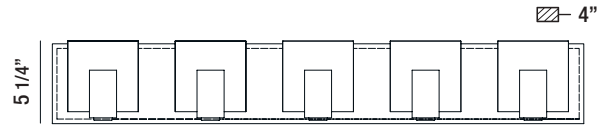

# Canmore

Illuminated frosted acrylic diffusers vertically seated on a chrome frame housing a subtle LED downlight

34"

34145-012 CHROME

5-LIGHT LED BATHBAR  
5 x 8W/LED 3000K/3400lm  
(dimmable)

27"

34144-015 CHROME