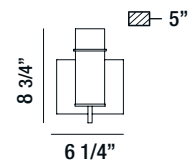

34133-019 CHROME
1-LIGHT WALL SCONCE
1 x 60W/EDISON BULB E26/120V
(included)