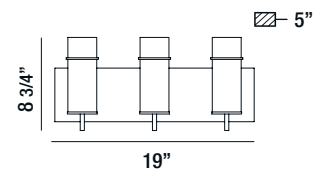

# Pista

Clear glass cylinders featuring vintage bulbs exhibit a modern take on an age-old style

34136-044 GOLD

5-LIGHT BATHBAR  
5 x 60W/EDISON BULB E26/120V  
(included)

34135-047 GOLD

4-LIGHT BATHBAR  
4 x 60W/EDISON BULB E26/120V  
(included)