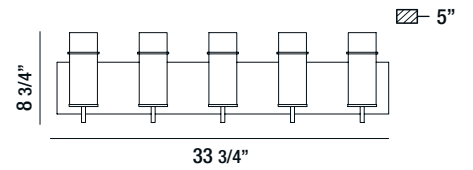

Pista

Clear glass cylinders featuring vintage bulbs exhibit a modern take on an age-old style