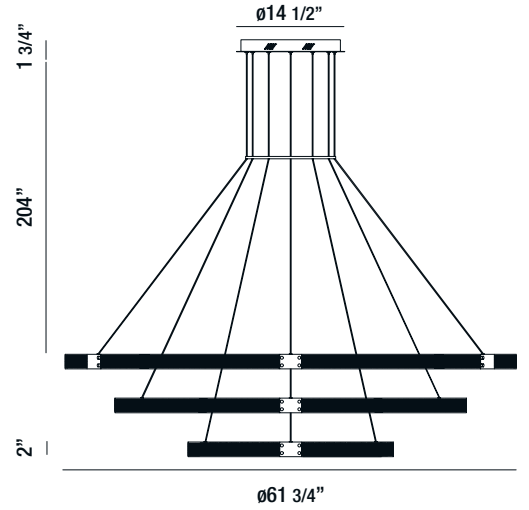

# Admiral

LED light framed by black mesh with brass accents

37056-018  
3-TIER LED CHANDELIER  
210W/LED 3000K/8480lm  
(dimnable)

37384-012  
2-TIER LARGE LED CHANDELIER  
170W/LED 3000K/6780lm  
(dimnable)