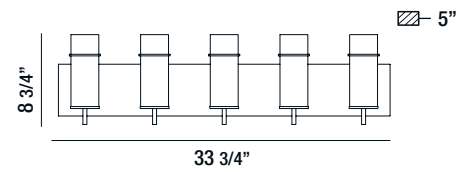

Pista

Clear glass cylinders featuring vintage bulbs exhibit a modern take on an age-old style

34136-044 GOLD

5-LIGHT BATHBAR
5 x 60W/EDISON BULB E26/120V
(included)