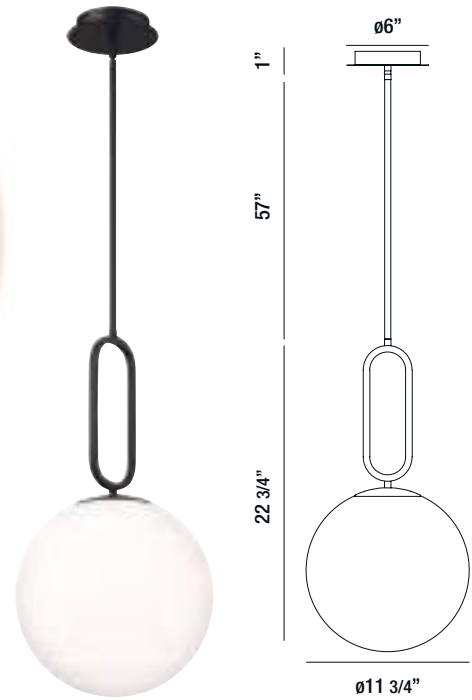

Prospect

Blown glass spheres suspended from looped metal framework

37233-013* BLACK
37233-026* SATIN NICKEL
37233-036* GOLD

1-LIGHT LARGE PENDANT
1 x 60W/A19 E26/120V