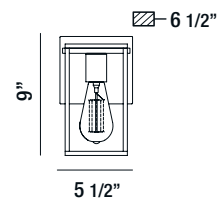

# Stafford

Open frame of mixed metals in black and chrome

37117-016

4-LIGHT BATHBAR  
4 x 60W/EDISON BULB E26/120V  
(included)

37116-019

3-LIGHT BATHBAR  
3 x 60W/EDISON BULB E26/120V  
(included)

UP OR DOWN LIGHT