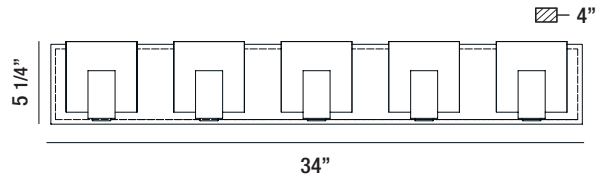

Canmore

Illuminated frosted acrylic diffusers vertically seated on a black frame housing a subtle LED downlight

34145-025 BLACK
5-LIGHT LED BATHBAR
5 x 8W/LED 3000K/3400lm
(dimmable)