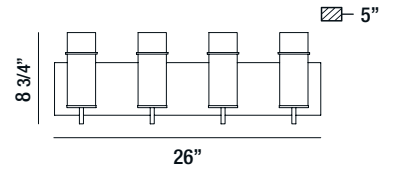

34135-039 BLACK
4-LIGHT BATHBAR
4 x 60W/EDISON BULB E26/120V
(included)