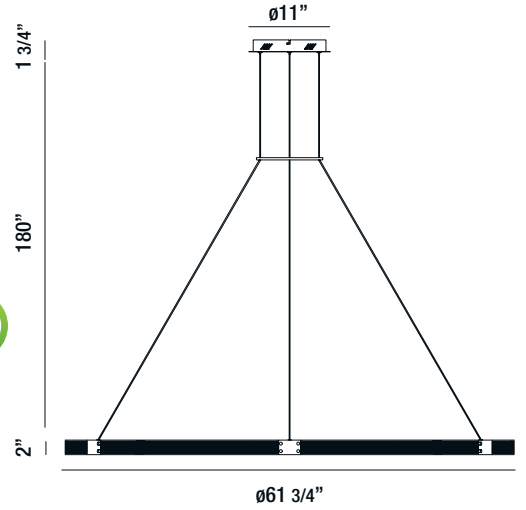

37055-011

LARGE LED CHANDELIER
99W/LED 3000K/3820lm
(dimnable)