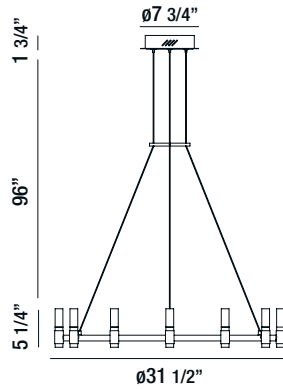

# Albany

LED light framed by black mesh with brass accents

UP & DOWN LIGHT

37046-019

3-TIER 51-LIGHT LED CHANDELIER  
230W/LED 3000K/8160lm  
(dimnable)

37043-018

12-LIGHT LED CHANDELIER  
53W/LED 3000K/1920lm  
(dimnable)