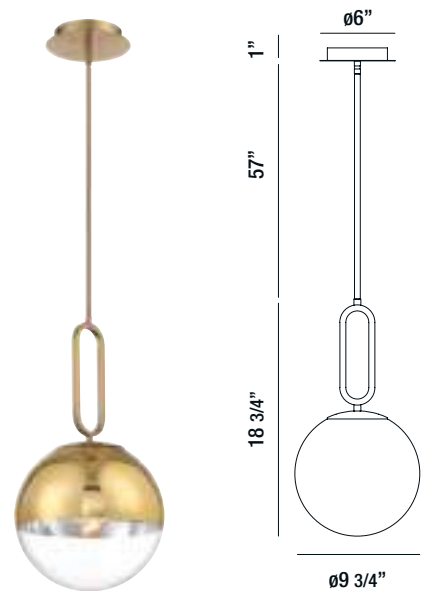

1-LIGHT SMALL PENDANT  
1 x 60W/A19 E26/120V

\*COMES WITH 3"+6"+12"+18"+18" EXTENSION RODS

# Prospect

Blown glass spheres suspended from looped metal framework

37349-011\*

1-LIGHT LARGE PENDANT  
1 x 60W/A19 E26/120V

37348-014\*

1-LIGHT SMALL PENDANT  
1 x 60W/A19 E26/120V

\*COMES WITH 3"+6"+12"+18"+18" EXTENSION RODS