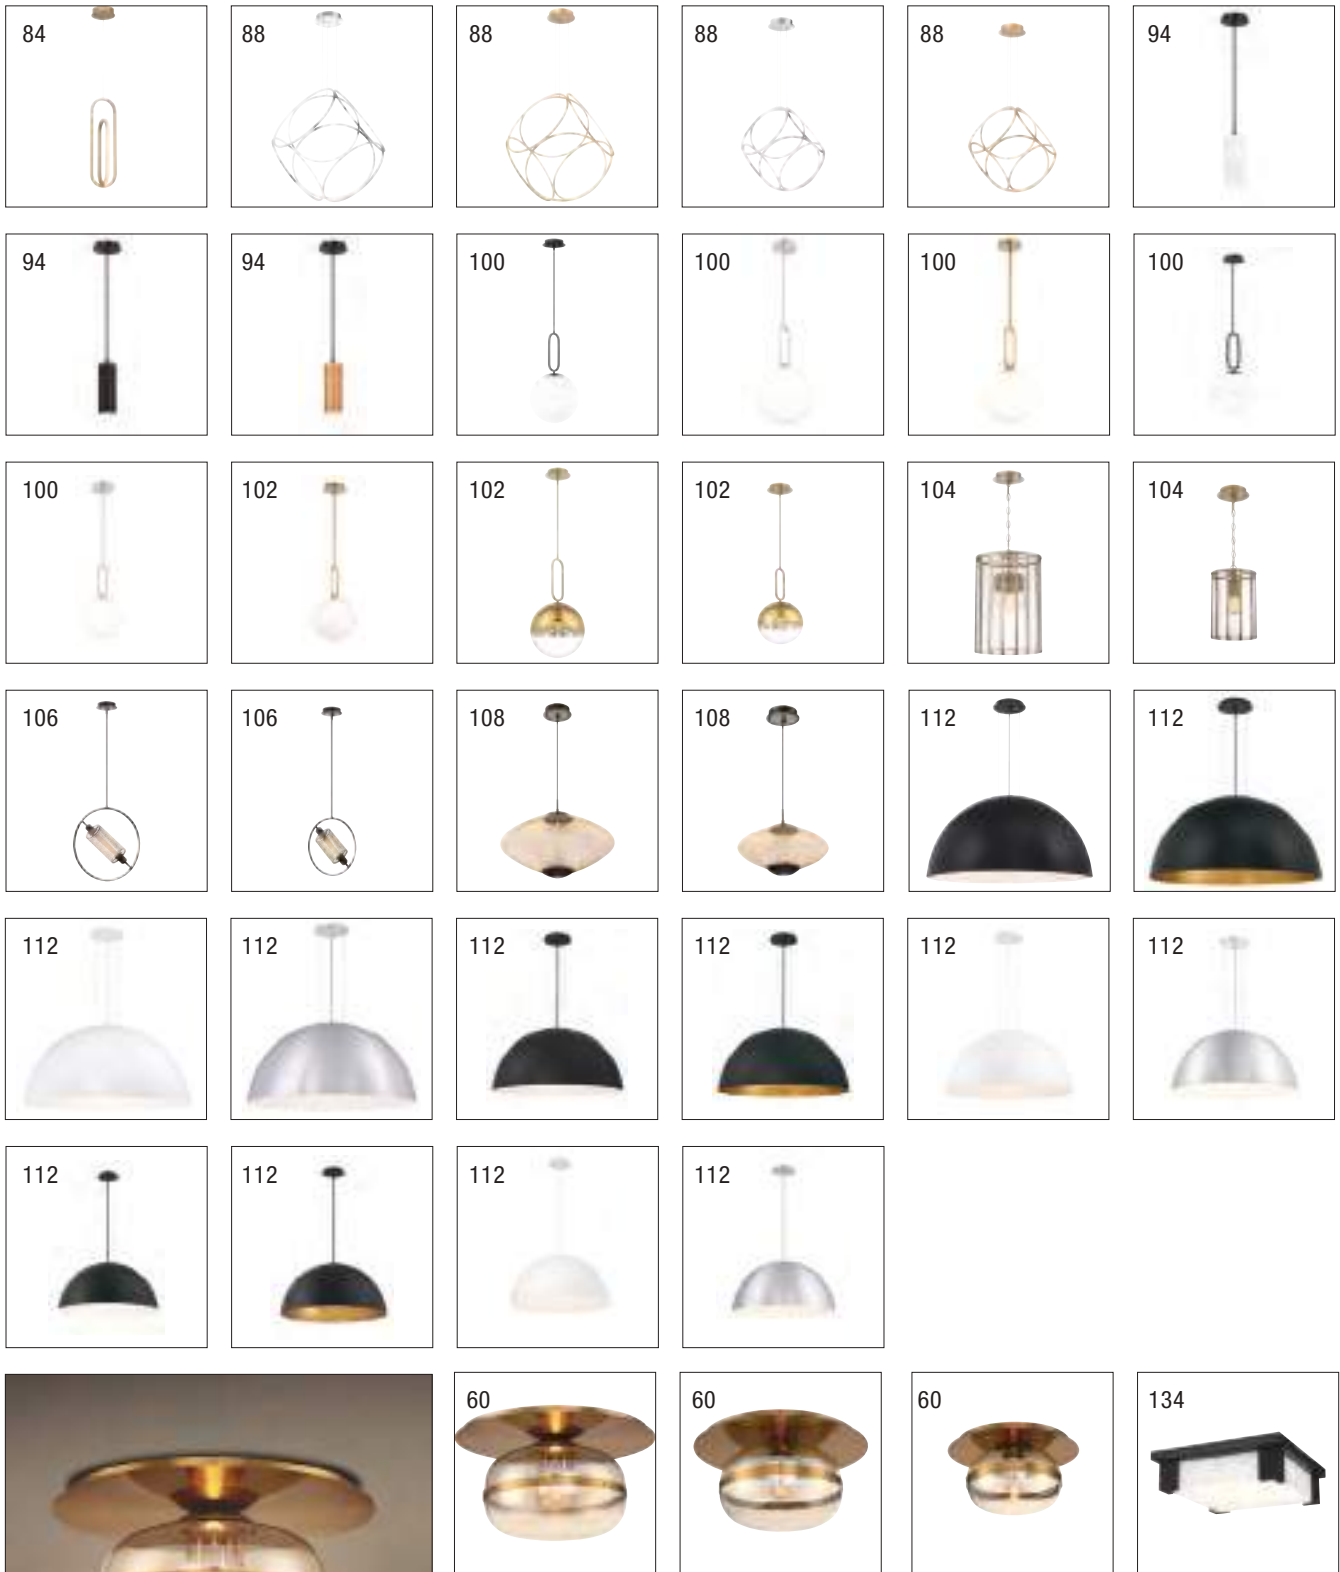

FLUSHMOUNT