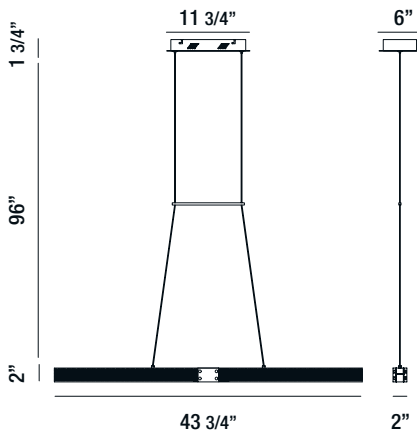

# Admiral

LED light framed by black mesh with brass accents

37059-019

LARGE LINEAR LED CHANDELIER  
34W/LED 3000K/1280lm  
(dimmable)

37058-012

MEDIUM LINEAR LED CHANDELIER  
29W/LED 3000K/1080lm  
(dimmable)