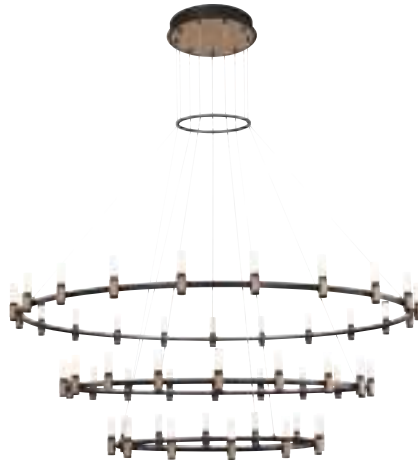

Albany

LED light framed by black mesh with brass accents

UP & DOWN LIGHT

37046-019

3-TIER 51-LIGHT LED CHANDELIER
230W/LED 3000K/8160lm
(dimnable)