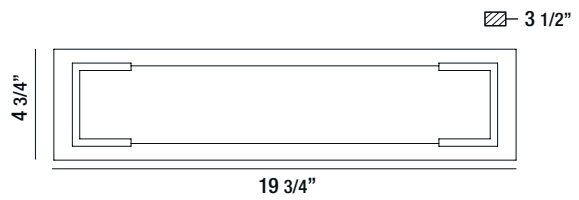

37074-012*

LARGE OUTDOOR LED WALL SCONCE
26W/LED 3000K/1300lm (dimnable)
Wet Located