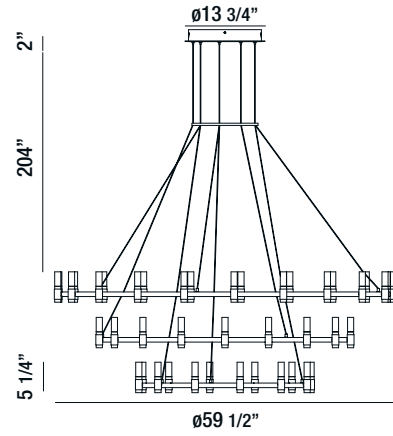

Albany

LED light framed by black mesh with brass accents

UP & DOWN LIGHT

37046-019

3-TIER 51-LIGHT LED CHANDELIER
230W/LED 3000K/8160lm
(dimnable)