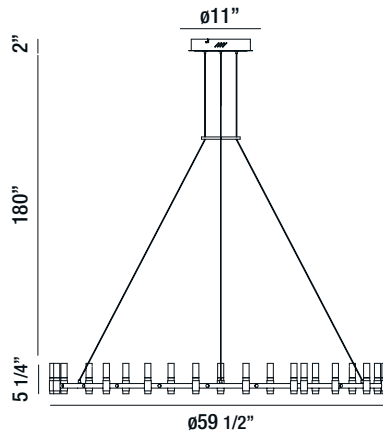

37045-012

21-LIGHT LED CHANDELIER
96W/LED 3000K/3360lm
(dimnable)