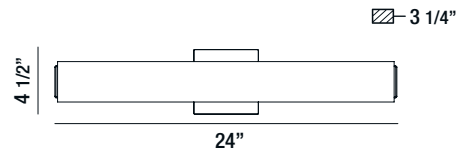

37158-019

MEDIUM LED WALL SCONCE
18W/LED 3000K/1200lm
(dimmable)