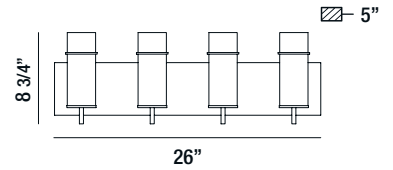

34136-010 CHROME
5-LIGHT BATHBAR
5 x 60W/EDISON BULB E26/120V
(included)

34135-013 CHROME
4-LIGHT BATHBAR
4 x 60W/EDISON BULB E26/120V
(included)