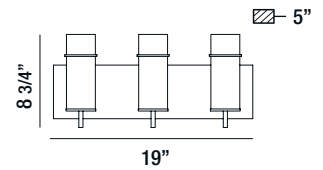

# Pista

Clear glass cylinders featuring vintage bulbs exhibit a modern take on an age-old style

34136-031 BLACK  
5-LIGHT BATHBAR  
5 x 60W/EDISON BULB E26/120V  
(included)

34135-039 BLACK  
4-LIGHT BATHBAR  
4 x 60W/EDISON BULB E26/120V  
(included)