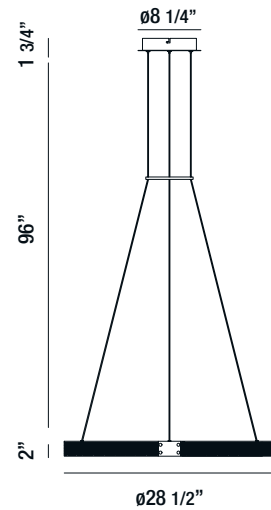

37053-017

SMALL LED CHANDELIER
40W/LED 3000K/1700lm
(dimnable)