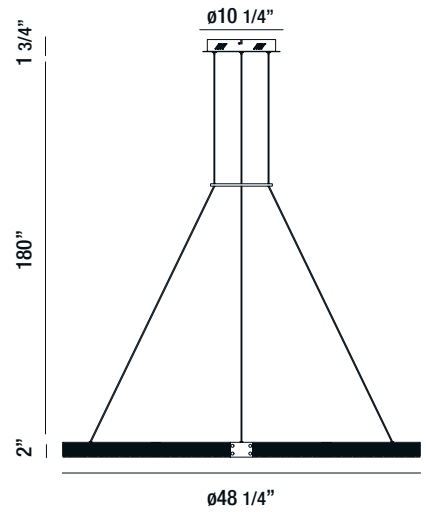

# Admiral

LED light framed by black mesh with brass accents

37055-011

LARGE LED CHANDELIER  
99W/LED 3000K/3820lm  
(dimnable)

37054-014

MEDIUM LED CHANDELIER  
71W/LED 3000K/2960lm  
(dimnable)

37053-017

SMALL LED CHANDELIER  
40W/LED 3000K/1700lm  
(dimnable)