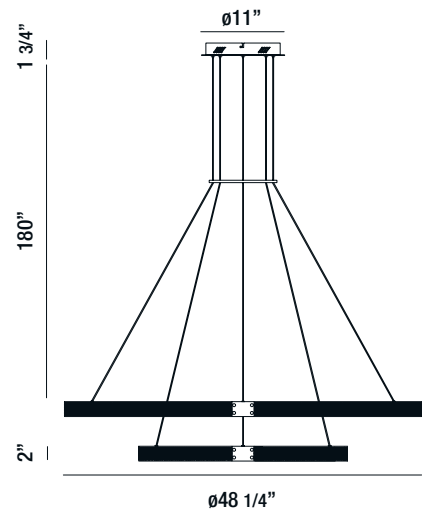

Admiral

LED light framed by black mesh with brass accents