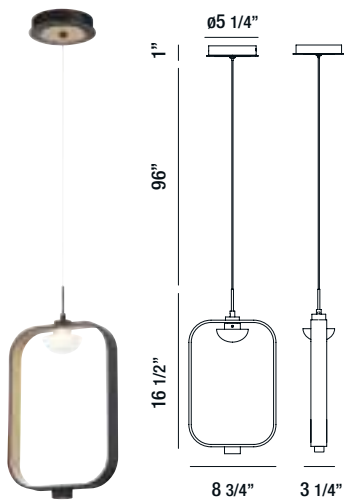

# Dagmar

Two-toned rounded rectangular frame with optional accent glass

37079-017

9-LIGHT LED CHANDELIER  
54W/LED 3000K/2250lm  
(dimnable)

37078-010

5-LIGHT LINEAR LED CHANDELIER  
30W/LED 3000K/1250lm  
(dimnable)