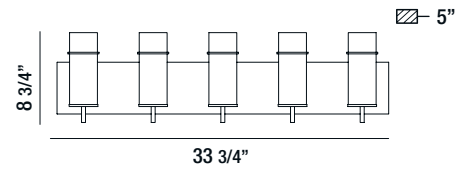

Pista

Clear glass cylinders featuring vintage bulbs exhibit a modern take on an age-old style

34136-031 BLACK
5-LIGHT BATHBAR
5 x 60W/EDISON BULB E26/120V
(included)