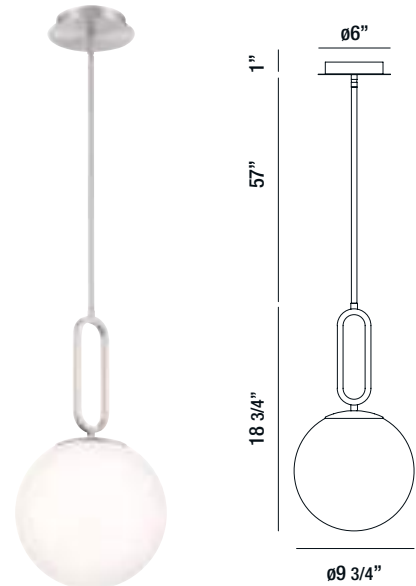

37231-019* BLACK
37231-022* SATIN NICKEL
37231-039* GOLD

1-LIGHT SMALL PENDANT
1 x 60W/A19 E26/120V

*COMES WITH 3"+6"+12"+18"+18" EXTENSION RODS