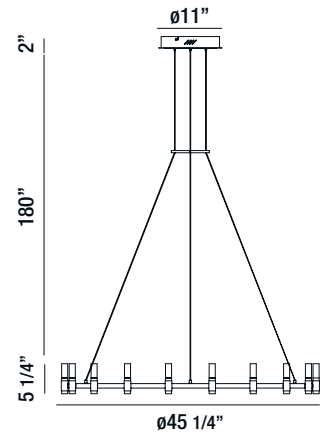

# Albany

LED light framed by black mesh with brass accents

UP & DOWN LIGHT

37046-019

3-TIER 51-LIGHT LED CHANDELIER  
230W/LED 3000K/8160lm  
(dimnable)

37043-018

12-LIGHT LED CHANDELIER  
53W/LED 3000K/1920lm  
(dimnable)