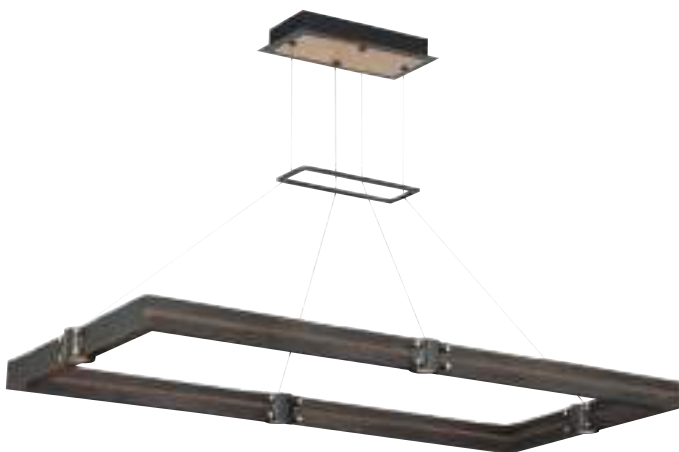

# Admiral

LED light framed by black mesh with brass accents

37061-012  
2-TIER RECTANGULAR LED CHANDELIER  
134W/LED 3000K/4900lm  
(dimnable)

37060-015  
RECTANGULAR LED CHANDELIER  
60W/LED 3000K/2160lm  
(dimnable)

# Admiral

LED light framed by black mesh with brass accents

37059-019

LARGE LINEAR LED CHANDELIER  
34W/LED 3000K/1280lm  
(dimmable)

37058-012

MEDIUM LINEAR LED CHANDELIER  
29W/LED 3000K/1080lm  
(dimmable)