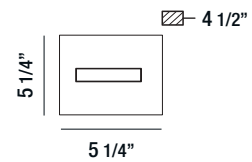

28019-029 BLACK
1-LIGHT LED WALL SCONCE
1 x 5W/LED 3000K/350lm
(dimmable)