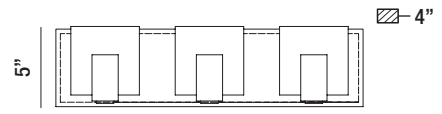

20"

34143-018 CHROME

3-LIGHT LED BATHBAR
3 x 8W/LED 3000K/2000lm
(dimmable)