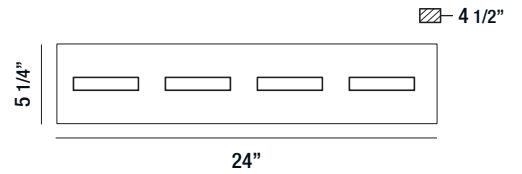

# Olson

Frosted acrylic diffusers horizontally seated on a black frame

28022-025 BLACK  
5-LIGHT LED BATHBAR  
5 x 5W/LED 3000K/1750lm  
(dimmable)

28021-024 BLACK  
4-LIGHT LED BATHBAR  
4 x 5W/LED 3000K/1400lm  
(dimmable)