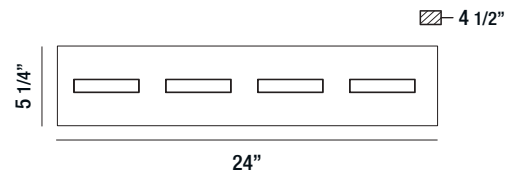

28021-018 CHROME
4-LIGHT LED BATHBAR
4 x 5W/LED 3000K/1400lm
(dimmable)