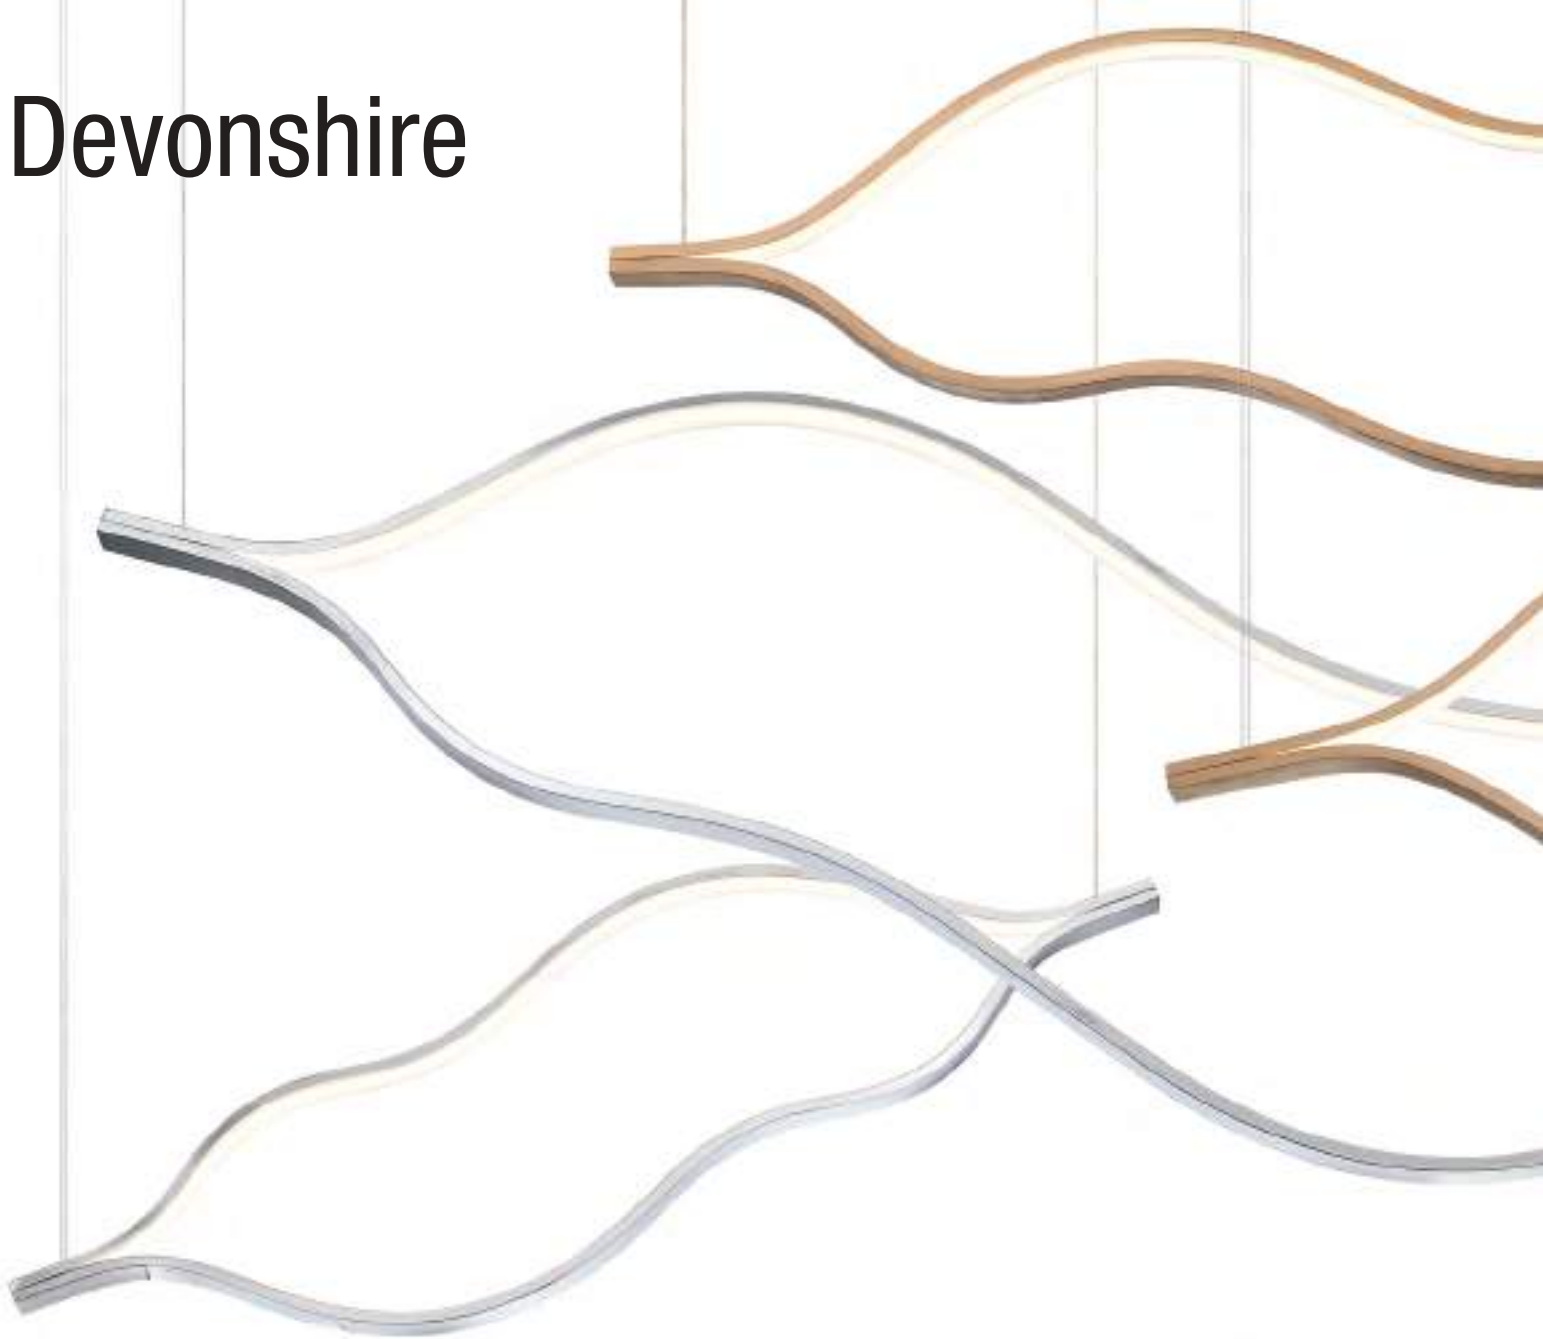

Devonshire