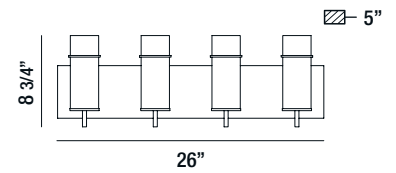

# Pista

Clear glass cylinders featuring vintage bulbs exhibit a modern take on an age-old style

34136-027 BRONZE

5-LIGHT BATHBAR

5 x 60W/EDISON BULB E26/120V  
(included)

34135-020 BRONZE

4-LIGHT BATHBAR

4 x 60W/EDISON BULB E26/120V  
(included)