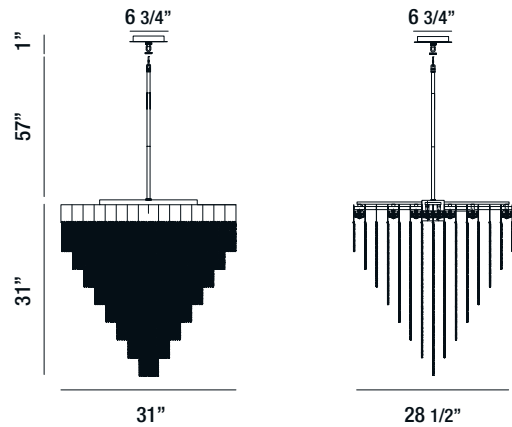

# Bloomfield

Waterfall of gold metal chains frame LED lights

37097-011\*

28-LIGHT OVAL LED CHANDELIER  
126W/LED 3000K/6000lm (dimnable)

37096-014\*

22-LIGHT OVAL LED CHANDELIER  
99W/LED 3000K/4800lm (dimnable)