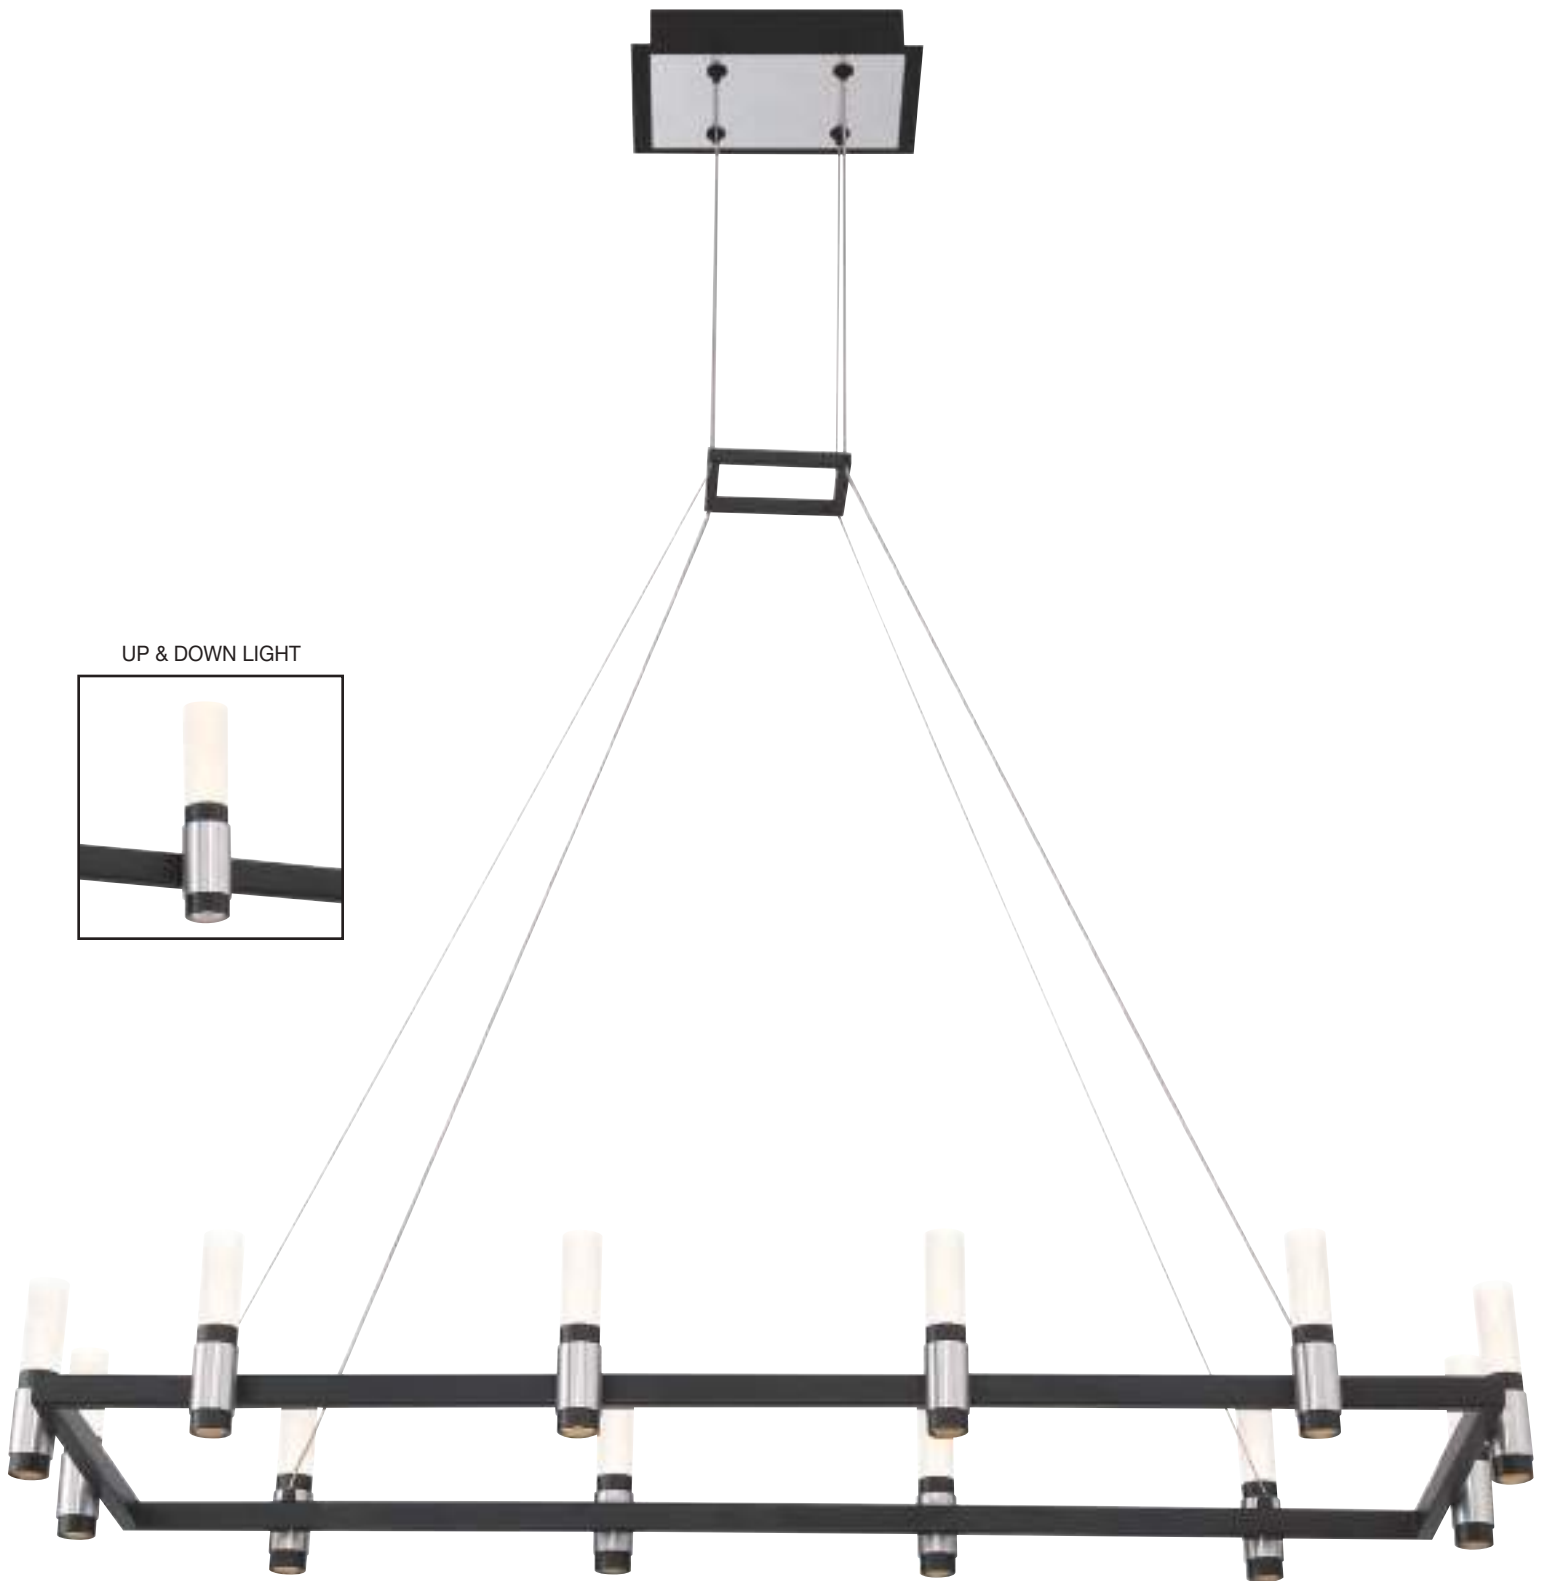

UP & DOWN LIGHT