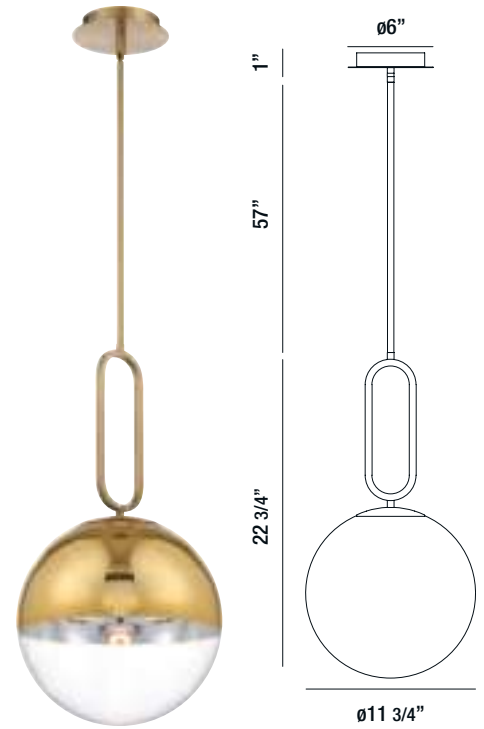

Prospect

Blown glass spheres suspended from looped metal framework

37349-011*

1-LIGHT LARGE PENDANT
1 x 60W/A19 E26/120V