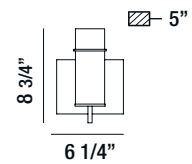

34133-036 BLACK
1-LIGHT WALL SCONCE
1 x 60W/EDISON BULB E26/120V
(included)