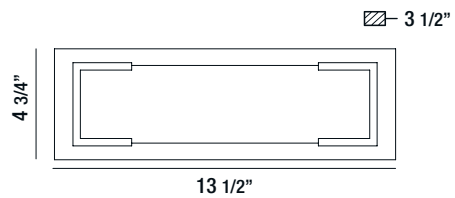

37073-015*

SMALL OUTDOOR LED WALL SCONCE
15W/LED 3000K/850lm (dimnable)
Wet Located

*Good for both Indoor and Outdoor use