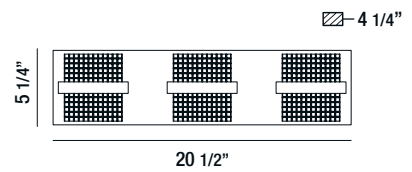

37120-016

3-LIGHT LED BATHBAR
3 x 8W/LED 3000K/1650lm
(dimmable)