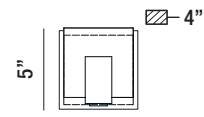

5"

34142-011 CHROME

1-LIGHT LED WALL SCONCE
8W/LED 3000K/720lm
(dimmable)