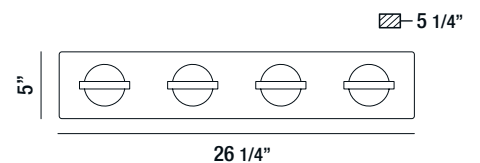

# Ryder

Multifaceted ice crystal spheres are fastened by a center ring

37071-011 CHROME

5-LIGHT BATHBAR  
5 x 5W/LED 3000K/1250lm  
(dimnable)

37070-014 CHROME

4-LIGHT BATHBAR  
4 x 5W/LED 3000K/1000lm  
(dimnable)