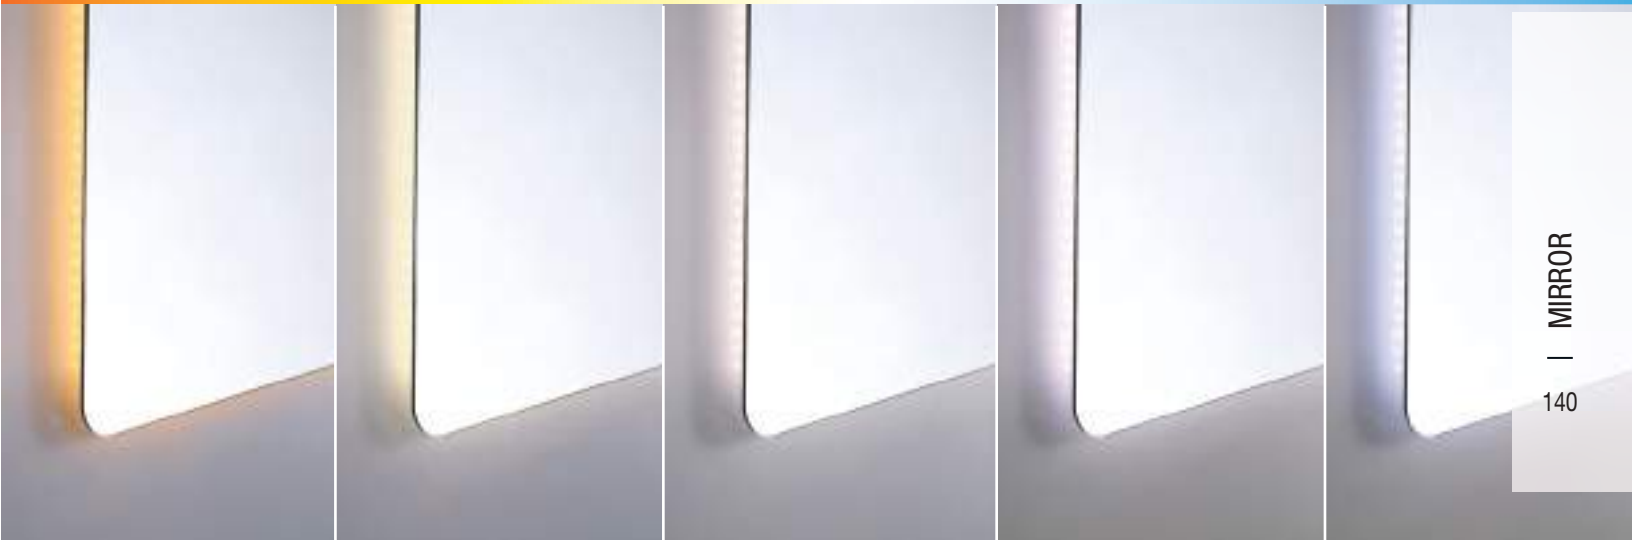

32"

24"

37141-011\*  
RECTANGULAR BACK-LIT LED MIRROR

WATTAGE	30W
CRI	80+
CCT	2700K TO 6500K
INITIAL LUMEN	3000LM
SWITCH TYPE	TOUCH SENSOR
DIMMABLE	NO
LOCATION	DAMP
DEFOGGER	YES

From 2700K

To 6500K

MIRROR

LED Lights