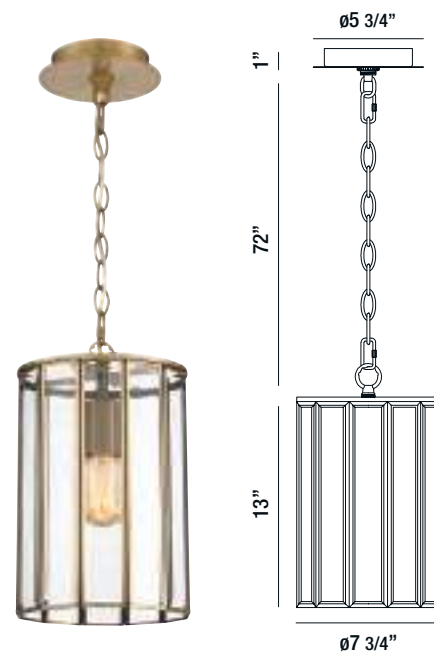

37084-011

1-LIGHT PENDANT
1 x 60W/EDISON BULB E26/120V
(included)