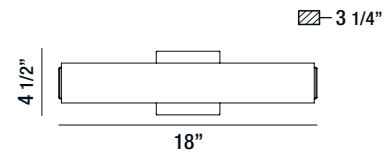

# Landor

Striated acrylic tube accented by chrome trim

37159-016

LARGE LED WALL SCONCE  
24W/LED 3000K/1500lm  
(dimmable)

37158-019

MEDIUM LED WALL SCONCE  
18W/LED 3000K/1200lm  
(dimmable)

37157-012

SMALL LED WALL SCONCE  
15W/LED 3000K/1000lm  
(dimmable)