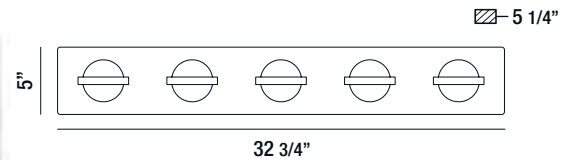

# Ryder

Multifaceted ice crystal spheres are fastened by a center ring

37071-011 CHROME

5-LIGHT BATHBAR  
5 x 5W/LED 3000K/1250lm  
(dimnable)

37070-014 CHROME

4-LIGHT BATHBAR  
4 x 5W/LED 3000K/1000lm  
(dimnable)