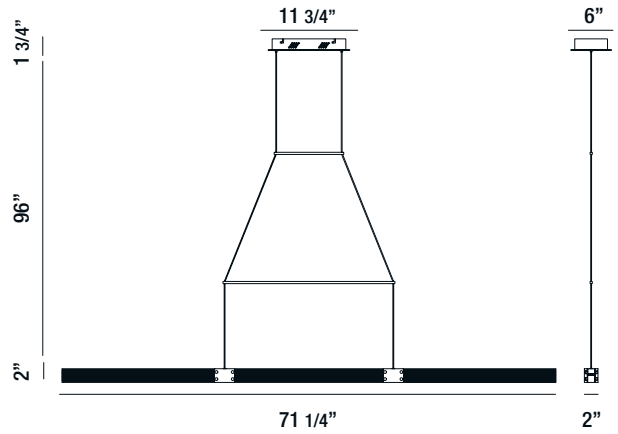

Admiral

LED light framed by black mesh with brass accents

37059-019

LARGE LINEAR LED CHANDELIER
34W/LED 3000K/1280lm
(dimmable)