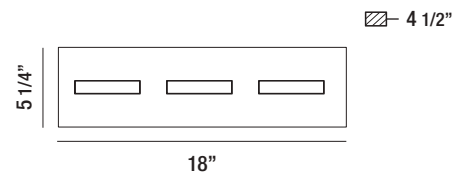

# Olson

Frosted acrylic diffusers horizontally seated on a chrome frame

28022-015 CHROME  
5-LIGHT LED BATHBAR  
5 x 5W/LED 3000K/1750lm  
(dimmable)

28021-018 CHROME  
4-LIGHT LED BATHBAR  
4 x 5W/LED 3000K/1400lm  
(dimmable)