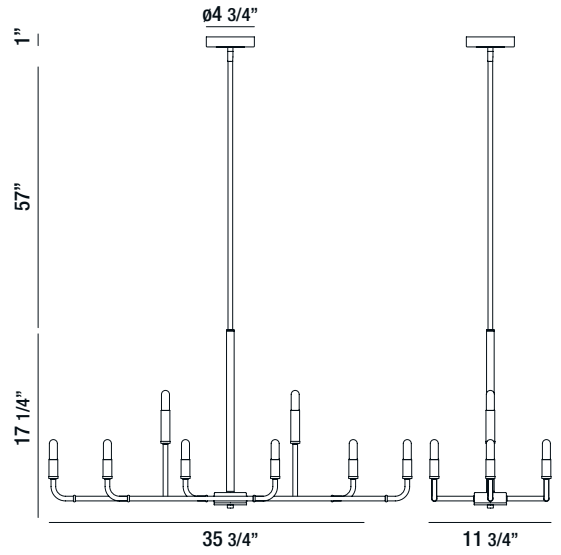

Percy

Modern pipe chandelier in black and chrome mixed metals

37129-019*

8-LIGHT OVAL CHANDELIER
8 x 40W/EDISON BULB E12/120V
(included)