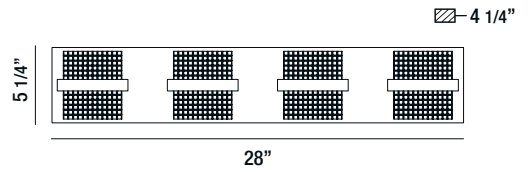

37121-013

4-LIGHT LED BATHBAR
4 x 8W/LED 3000K/2200lm
(dimmable)