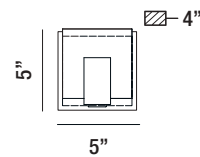

34142-029 BLACK
1-LIGHT LED WALL SCONCE
8W/LED 3000K/720lm
(dimmable)