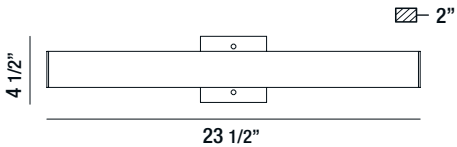

37080-013 GOLD
37080-020 BLACK
37080-037 ALUMINUM
SMALL LED WALL SCONCE
24W/LED 3000K/1400lm
(dimnable)