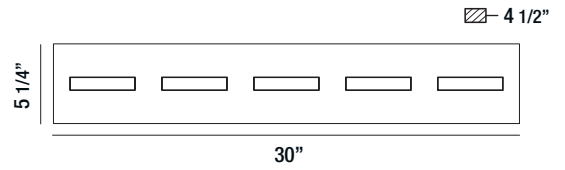

# Olson

Frosted acrylic diffusers horizontally seated on a black frame

28022-025 BLACK  
5-LIGHT LED BATHBAR  
5 x 5W/LED 3000K/1750lm  
(dimmable)

28021-024 BLACK  
4-LIGHT LED BATHBAR  
4 x 5W/LED 3000K/1400lm  
(dimmable)