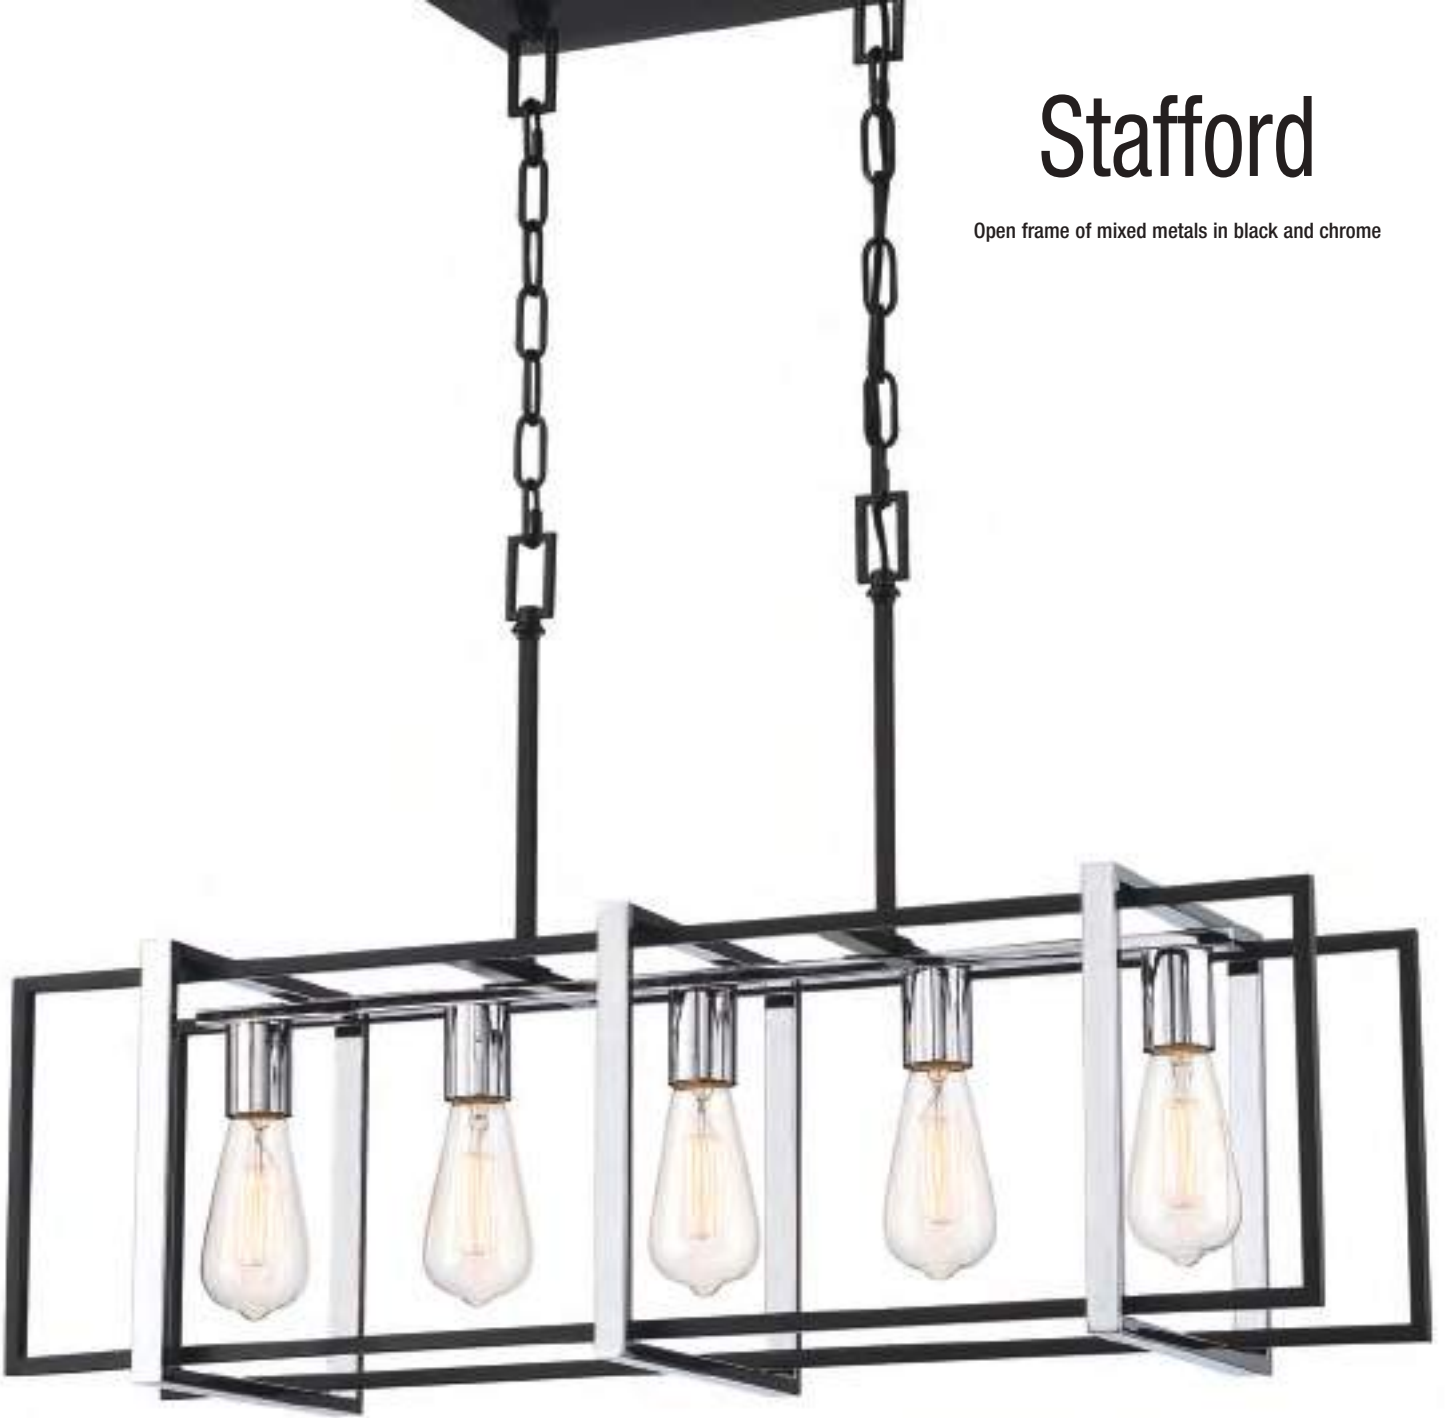

Stafford

Open frame of mixed metals in black and chrome

37118-013

5-LIGHT RECTANGULAR CHANDELIER
5 x 60W/EDISON BULB E26/120V
(included)