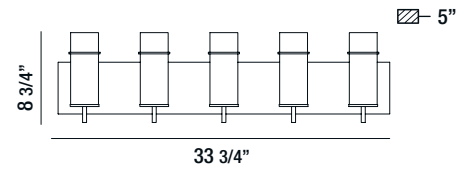

Pista

Clear glass cylinders featuring vintage bulbs exhibit a modern take on an age-old style

34136-027 BRONZE

5-LIGHT BATHBAR

5 x 60W/EDISON BULB E26/120V
(included)