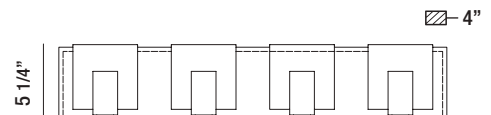

# Canmore

Illuminated frosted acrylic diffusers vertically seated on a chrome frame housing a subtle LED downlight

34"

34145-012 CHROME

5-LIGHT LED BATHBAR  
5 x 8W/LED 3000K/3400lm  
(dimmable)

27"

34144-015 CHROME