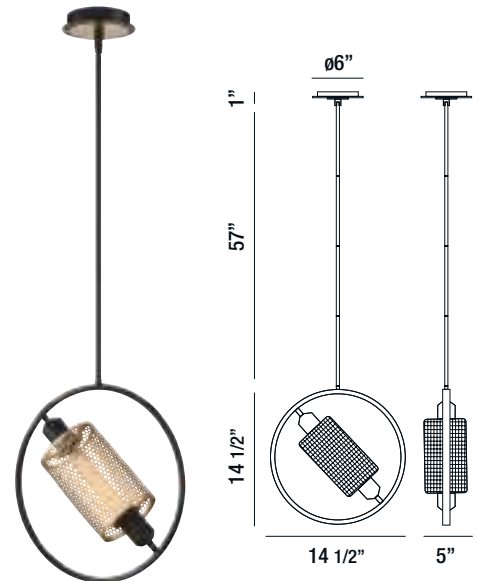

37108-014*

1-LIGHT SMALL PENDANT
1 x 60W/EDISON BULB E26/120V
(included)

*COMES WITH 3"+6"+12"+18"+18"
EXTENSION RODS