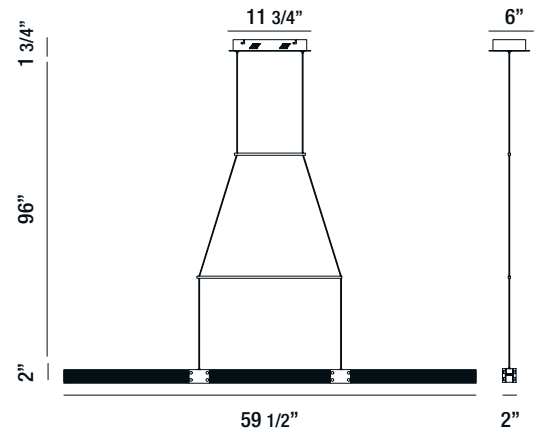

37058-012

MEDIUM LINEAR LED CHANDELIER
29W/LED 3000K/1080lm
(dimmable)