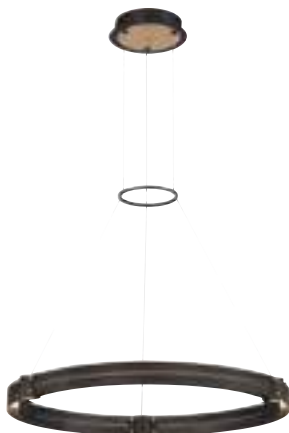

# Admiral

LED light framed by black mesh with brass accents

37055-011

LARGE LED CHANDELIER  
99W/LED 3000K/3820lm  
(dimnable)

37054-014

MEDIUM LED CHANDELIER  
71W/LED 3000K/2960lm  
(dimnable)

37053-017

SMALL LED CHANDELIER  
40W/LED 3000K/1700lm  
(dimnable)

# Admiral

LED light framed by black mesh with brass accents

37061-012  
2-TIER RECTANGULAR LED CHANDELIER  
134W/LED 3000K/4900lm  
(dimnable)

37060-015  
RECTANGULAR LED CHANDELIER  
60W/LED 3000K/2160lm  
(dimnable)