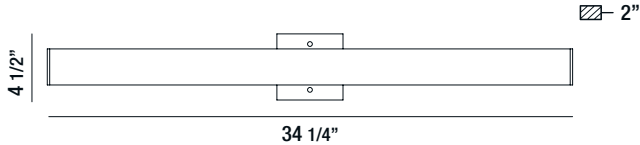

Springfield

Rounded white LED on anodized aluminum

37081-010 GOLD
37081-027 BLACK
37081-034 ALUMINUM
LARGE LED WALL SCONCE
35W/LED 3000K/2100lm
(dimnable)