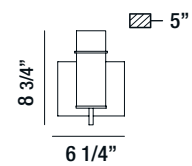

34133-026 BRONZE

1-LIGHT WALL SCONCE

1 x 60W/EDISON BULB E26/120V
(included)