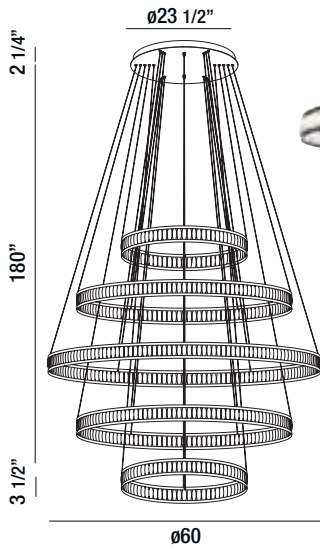

# Forster

Rounded capsules form rings of LED light accented by black trim

37503-017  
5-TIER LED CHANDELIER  
465W/LED 3000K/27,900lm  
(dimmable)

37093-013  
LARGE LED CHANDELIER  
135W/LED 3000K/8100lm  
(dimmable)