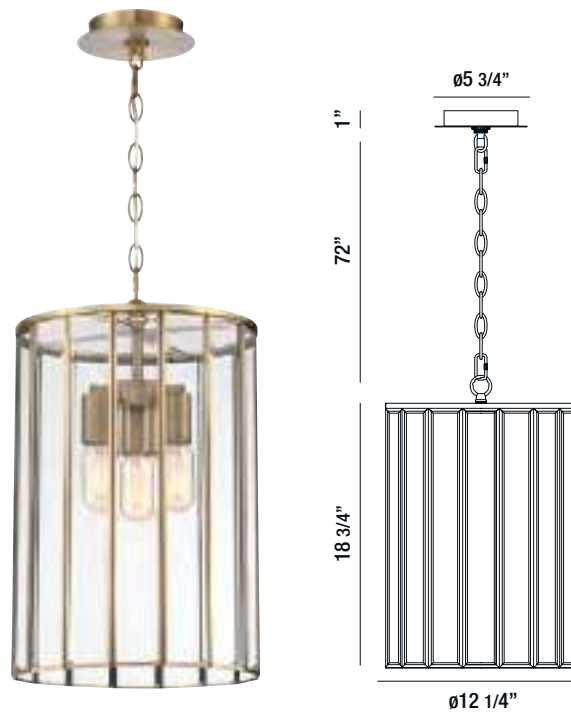

Saville

Mid-century crafted brass cage with clear glass panels

37085-018

3-LIGHT PENDANT
3 x 60W/EDISON BULB E26/120V
(included)