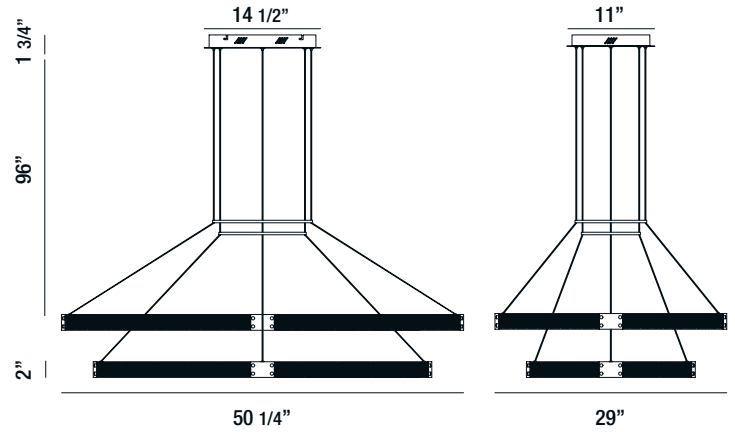

# Admiral

LED light framed by black mesh with brass accents

37061-012  
2-TIER RECTANGULAR LED CHANDELIER  
134W/LED 3000K/4900lm  
(dimnable)

37060-015  
RECTANGULAR LED CHANDELIER  
60W/LED 3000K/2160lm  
(dimnable)