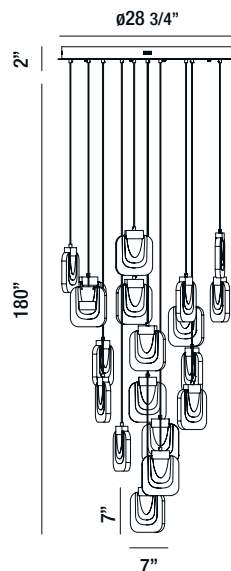

# Paget

Handmade glass plates featuring multiple layers of monochrome sugar glass ripples

37194-017  
16-LIGHT OVAL LED CHANDELIER  
80W/LED 3000K/4800lm  
(dimmable)

37193-010  
31-LIGHT LED CHANDELIER  
155W/LED 3000K/9300lm  
(dimmable)