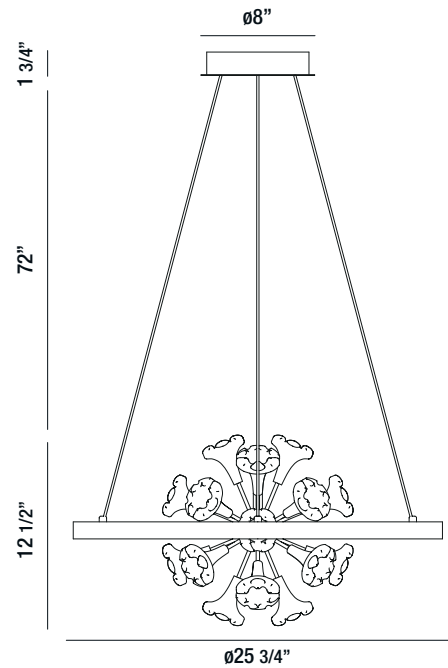

37342-012

LED CHANDELIER
30W/LED 3000K/1800lm
(dimmable)

For additional images, please visit www.eurofase.com