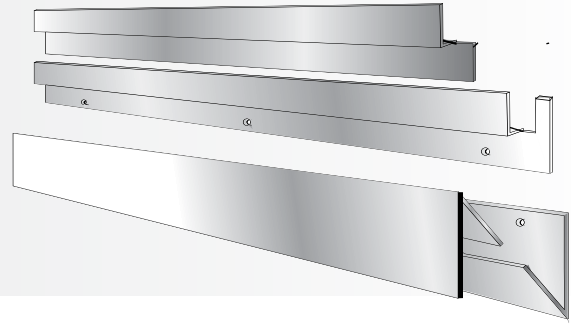

EASY HANG WALL BRACKET

Makes installation easier and adaptive to the space.