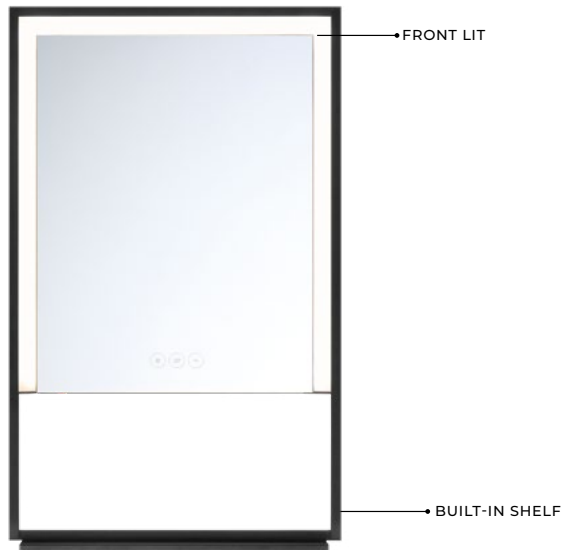

SAYORA

[SAY-OR-AH] BLACK

B ▶ 48114
32" Integrated LED Mirror

■ -011
BLACK