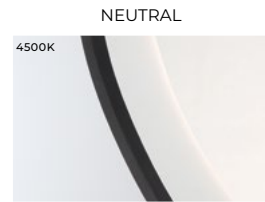

# SARA

[S-AR-AH]

SILVER | BLACK

**C ▶ 47562**  
36" Integrated LED Mirror

-011 SILVER   -028 BLACK

**D ▶ 47563**  
42" Integrated LED Mirror

-018 SILVER   -025 BLACK

	DIMENSIONS	LIGHTS	CRI	TEMPERATURES	DELIVERED LUMENS	SHADE	DIMMABLE
A	21.75"W x 31.5"H x 2"EXT	25W INTEGRATED LED	90+	3000K/4500K/6500K	975	CRYSTAL GLASS	<b>D</b>
B	23.5"W x 31.5"H x 2"EXT	31W INTEGRATED LED	90+	3000K/4500K/6500K	1205	CRYSTAL GLASS	<b>D</b>
C	24"D x 36"H x 2"EXT	32W INTEGRATED LED	90+	3000K/4500K/6500K	1120	FROSTED GLASS	<b>D</b>
D	24"D x 42"H x 2"EXT	36W INTEGRATED LED	90+	3000K/4500K/6500K	1368	FROSTED GLASS	<b>D</b>