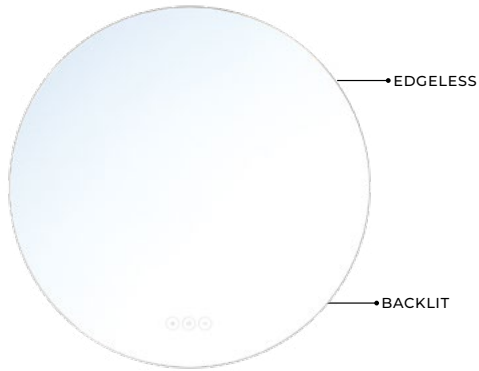

MIIR [MEE-R]

A ▶ 48106-016
24" Integrated LED Mirror