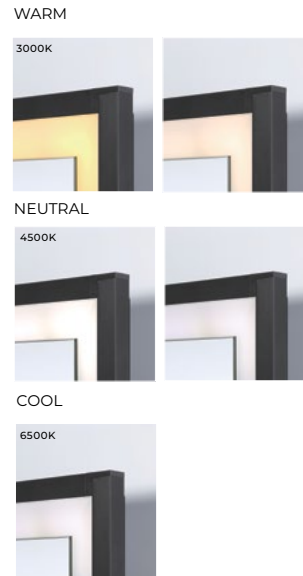

DIMENSIONS	LIGHTS	CRI	TEMPERATURES	DELIVERED LUMENS	SHADE	DIMMABLE
A	23.75"D x 1.75"EXT	23W INTEGRATED LED	90+	3000K/4500K/6500K	690	WHITE ACRYLIC	ⓓ
B	20"W x 32"H x 2"EXT	30W INTEGRATED LED	90+	3000K/4500K/6500K	900	WHITE ACRYLIC	ⓓ