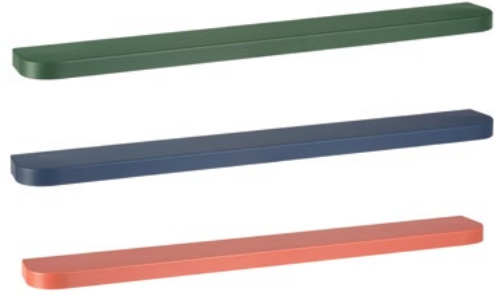

D ▶ 48533

Mirror Accessory

-010 KOMBU GREEN
 -027 MIDNIGHT NAVY
 -034 APRICOT BRANDY