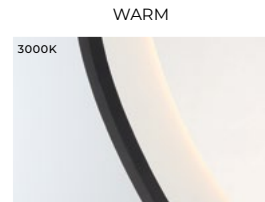

# SARA

[S-AR-AH]

SILVER | BLACK

**C ▶ 47562**  
36" Integrated LED Mirror

-011 SILVER   -028 BLACK

**D ▶ 47563**  
42" Integrated LED Mirror

-018 SILVER   -025 BLACK

	DIMENSIONS	LIGHTS	CRI	TEMPERATURES	DELIVERED LUMENS	SHADE	DIMMABLE
A	21.75"W x 31.5"H x 2"EXT	25W INTEGRATED LED	90+	3000K/4500K/6500K	975	CRYSTAL GLASS	<b>D</b>
B	23.5"W x 31.5"H x 2"EXT	31W INTEGRATED LED	90+	3000K/4500K/6500K	1205	CRYSTAL GLASS	<b>D</b>
C	24"D x 36"H x 2"EXT	32W INTEGRATED LED	90+	3000K/4500K/6500K	1120	FROSTED GLASS	<b>D</b>
D	24"D x 42"H x 2"EXT	36W INTEGRATED LED	90+	3000K/4500K/6500K	1368	FROSTED GLASS	<b>D</b>