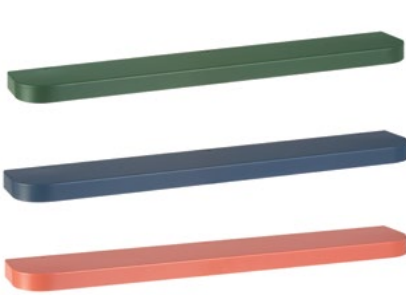

# SERIN

[SE-REE-N] GOLD | STAIN NICKEL

**A ▶ 48518**

32" Integrated LED Mirror

-017 GOLD/BLACK
  -024 STAIN NICKEL/BLACK

**B ▶ 48519**

36" Integrated LED Mirror

-014 GOLD/BLACK
  -021 STAIN NICKEL/BLACK