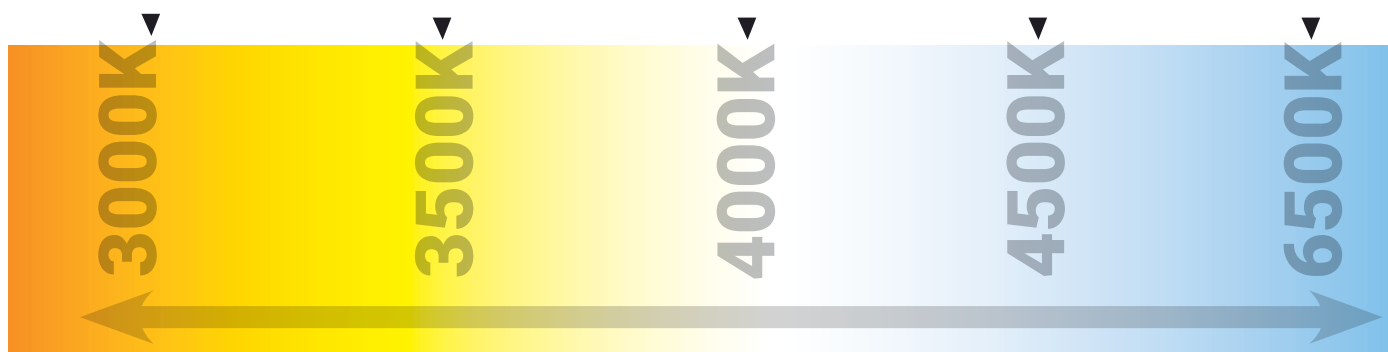

# STEPLESS CUSTOM COLOR CONTROL

Hold the CCT button to adjust through the full range of color temperatures (3000K-6500K), allowing for precise adjustment.