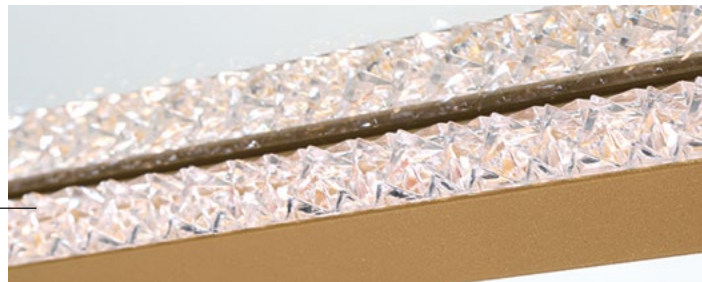

DIMENSIONS	LIGHTS	CRI	TEMPERATURES	DELIVERED LUMENS	SHADE	DIMMABLE
A	24"L x 65"H x 2"EXT	67W INTEGRATED LED	90+	3000K/4500K/6500K	2010	REFRACTIVE CLEAR ACRYLIC	D
B	22"W x 30"H x 2"EXT	39W INTEGRATED LED	90+	3000K/4500K/6500K	1170	REFRACTIVE CLEAR ACRYLIC	D
C	28"W x 36"H x 2"EXT	49W INTEGRATED LED	90+	3000K/4500K/6500K	1470	REFRACTIVE CLEAR ACRYLIC	D
D	54"W x 32"H x 2"EXT	66W INTEGRATED LED	90+	3000K/4500K/6500K	1980	REFRACTIVE CLEAR ACRYLIC	D
E	30"D x 2"EXT	36W INTEGRATED LED	90+	3000K/4500K/6500K	1080	REFRACTIVE CLEAR ACRYLIC	D