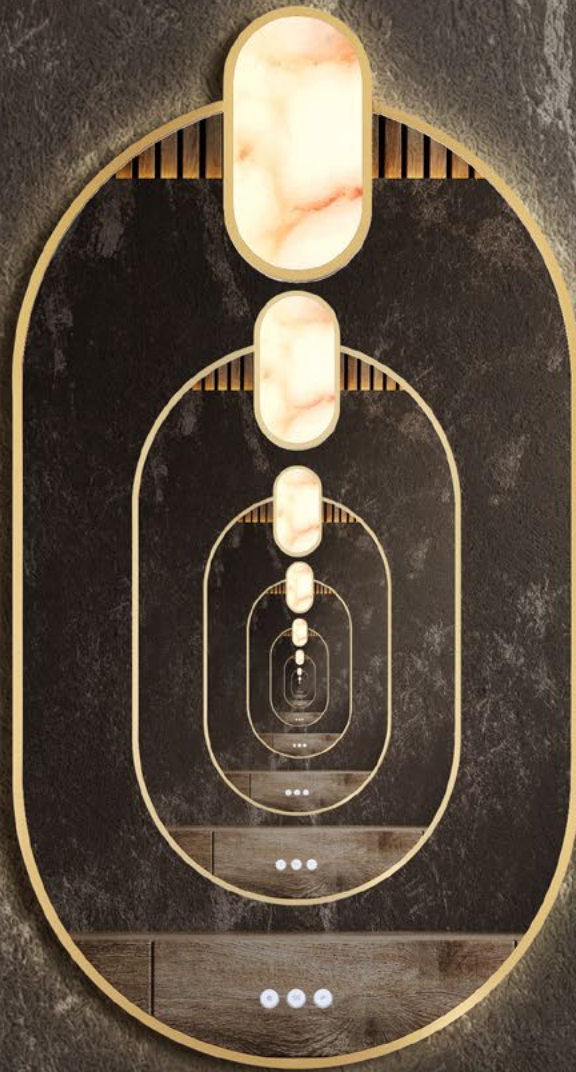

# EUROfase

MIRRORS

**ESLO**  
*Integrated LED Mirror*  
**47569-010**