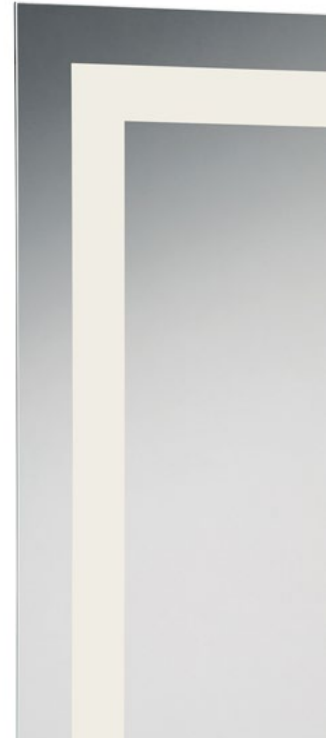

# ASPEN

[ASP-UHN]

**C ▶ 48090**  
55" Integrated LED Mirror

-018  
SILVER

**D ▶ 48091**  
32" Integrated LED Mirror

-015  
SILVER

	DIMENSIONS	LIGHTS	CRI	TEMPERATURES	DELIVERED LUMENS	SHADE	DIMMABLE
<b>A</b>	24"W x 36"H x 2"EXT	32W INTEGRATED LED	90+	3000K/4500K/6500K	1184	FROSTED GLASS	<b>D</b>
<b>B</b>	24"W x 42"H x 2"EXT	36W INTEGRATED LED	90+	3000K/4500K/6500K	1436	FROSTED GLASS	<b>D</b>
<b>C</b>	55"W x 35.5"H x 1.5"EXT	57W INTEGRATED LED	90+	3000K/4500K/6500K	1710	FROSTED GLASS	<b>D</b>
<b>D</b>	24"W x 32"H x 1.5"EXT	30W INTEGRATED LED	90+	3000K/4500K/6500K	900	FROSTED GLASS	<b>D</b>