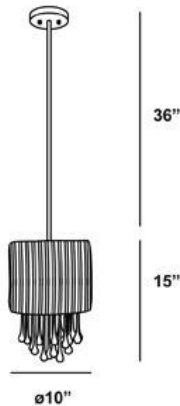

PENCHANT, 10" ROUND PENDANT

PRODUCT DETAILS

No.	:	16033-016
Product Color	:	CHROME
Product Material	:	METAL
Shade / Accent Colour	:	BLACK/CLEAR
Shade / Accent Material	:	PLEATED CHIFFON/CLEAR GLASS TEARDROPS
Diameter	:	10"
Height	:	15"
Overall Height	:	51"
Weight	:	2.4lbs

LIGHT SOURCE DETAILS

Number of Bulbs	:	1
Light Source	:	Incandescent
Light Source Type	:	A19
Input Voltage	:	120V
Bulb Voltage	:	120V
Socket Type	:	E26
Wattage	:	60W
Total Wattage	:	60W
Bulb Included	:	No
Dimmable	:	Yes

OPTIONS AVAILABLE

ITEM NO.	FINISH	SHADE
16033-016	CHROME	BLACK/CLEAR

TECHNICAL DETAILS

Light Direction	:	Down
Hanging Support Type	:	ROD
Hanging Support Length	:	36"
Rods Included	:	6"+12"+18"
Canopy / Backplate Height	:	1"
Canopy / Backplate Dia.	:	4.75"
Adjustable Lamp Head	:	No
Approval	:	