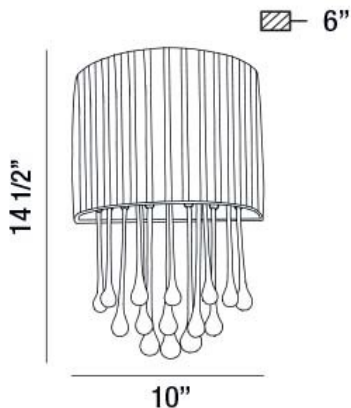

### PRODUCT DETAILS

No.	:	16036-031
Product Color	:	CHROME
Product Material	:	METAL
Shade / Accent Colour	:	CLEAR
Shade / Accent Material	:	CLEAR GLASS TEARDROPS
Width	:	10"
Height	:	14.5"
Ext	:	6"
Weight	:	2.4lbs

### LIGHT SOURCE DETAILS

Number of Bulbs	:	1
Light Source	:	Incandescent
Light Source Type	:	A19
Input Voltage	:	120V
Bulb Voltage	:	120V
Socket Type	:	E26
Wattage	:	60W
Total Wattage	:	60W
Bulb Included	:	No
Dimmable	:	Yes

### TECHNICAL DETAILS

Canopy / Backplate Length	:	9.813"
Canopy / Backplate Height	:	0.5"
Canopy / Backplate Width	:	7.625"
Adjustable Lamp Head	:	No
Approval	:	