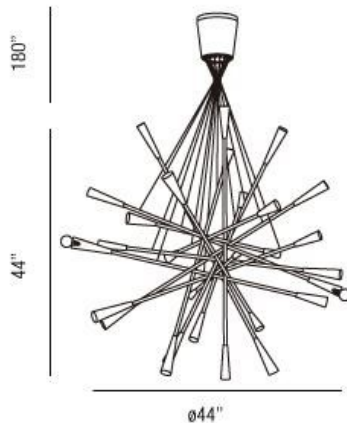

ZAZU, 44" ROUND PENDANT

PRODUCT DETAILS

No.	:	19800-028
Product Color	:	CHROME
Product Material	:	METAL
Shade / Accent Colour	:	WHITE
Shade / Accent Material	:	METAL
Diameter	:	44"
Height	:	44"
Overall Height	:	230"
Weight	:	70.6LBS

LIGHT SOURCE DETAILS

Number of Bulbs	:	28
Light Source	:	BULB
Light Source Type	:	G16-1/2
Input Voltage	:	120V
Bulb Voltage	:	120V
Socket Type	:	E12
Wattage	:	40W
Total Wattage	:	1120W
Bulb Included	:	NO
Dimmable	:	YES

OPTIONS AVAILABLE

ITEM NO.	FINISH	SHADE
19800-011	CHROME	BLACK/CHROME
19800-028	CHROME	WHITE/CHROME

TECHNICAL DETAILS

Hanging Support Type	:	AIRCRAFT CABLE
Hanging Support Length	:	180"
Canopy / Backplate Height	:	8"
Canopy / Backplate Dia.	:	6.5"
Adjustable Lamp Head	:	NO
IP Rating	:	DRY
Location	:	DRY
Approval	:	