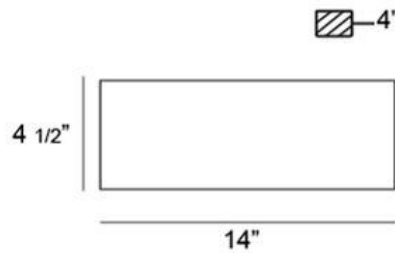

DERVISH, WALL MOUNT

OPTIONS AVAILABLE

ITEM NO.	FINISH	SHADE
20373-030	SATIN NICKEL	FROSTED
20373-047	CHROME	FROSTED

PRODUCT DETAILS

No.	:	20373-030
Product Color	:	SATIN NICKEL
Product Material	:	METAL
Shade / Accent Colour	:	FROSTED
Shade / Accent Material	:	GLASS
Width	:	14"
Height	:	4.25"
Ext	:	4"
Weight	:	2.6lbs

TECHNICAL DETAILS

Canopy / Backplate Length	:	13.75"
Canopy / Backplate Height	:	0.875"
Canopy / Backplate Width	:	4.375"
Adjustable Lamp Head	:	No
Mounting	:	Up or Down
Approval	:	

PROJECT INFORMATION

 Job Name: Date: Category: