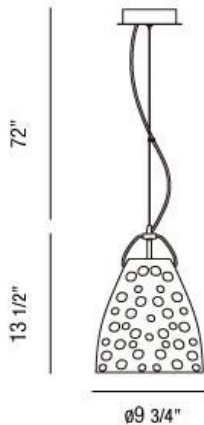

AMERO, 10" ROUND PENDANT

OPTIONS AVAILABLE

ITEM NO.	FINISH	SHADE
22900-012	CHROME	CLEAR
22900-036	CHROME	AMBER

PRODUCT DETAILS

No.	:	22900-012
Product Color	:	CHROME
Product Material	:	METAL
Shade / Accent Colour	:	CLEAR
Shade / Accent Material	:	HAND-BLOWN GLASS
Diameter	:	9.75"
Height	:	13.5"
Overall Height	:	86.5"
Weight	:	5.4lbs

LIGHT SOURCE DETAILS

Number of Bulbs	:	1
Light Source	:	Incandescent
Light Source Type	:	A19
Input Voltage	:	120V
Bulb Voltage	:	120V
Socket Type	:	E26
Wattage	:	60W
Total Wattage	:	60W
Bulb Included	:	No
Dimmable	:	Yes

TECHNICAL DETAILS

Light Direction	:	Down
Hanging Support Type	:	AIRCRAFT CABLE
Hanging Support Length	:	72"
Canopy / Backplate Height	:	1"
Canopy / Backplate Dia.	:	4.75"
Adjustable Lamp Head	:	No
Location	:	DRY
Approval	:	