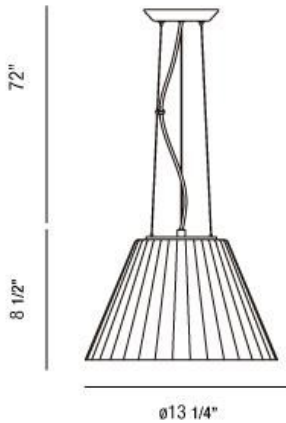

RIBO, 13" ROUND PENDANT

PRODUCT DETAILS

No.	:	23067-042
Product Color	:	CHROME
Product Material	:	METAL
Shade / Accent Colour	:	GLASS
Shade / Accent Material	:	RIBBED GLASS
Diameter	:	13.25"
Height	:	8.5"
Overall Height	:	82"
Weight	:	9LBS

LIGHT SOURCE DETAILS

Number of Bulbs	:	1
Light Source	:	BULB
Light Source Type	:	A19
Input Voltage	:	120V
Bulb Voltage	:	120V
Socket Type	:	E26
Wattage	:	100W
Total Wattage	:	100W
Bulb Included	:	NO
Dimmable	:	YES

OPTIONS AVAILABLE

ITEM NO.	FINISH	SHADE
23067-011	CHROME	CLEAR
23067-028	CHROME	RED
23067-035	CHROME	BLACK
23067-042	CHROME	WHITE

TECHNICAL DETAILS

Light Direction	:	DOWN
Hanging Support Type	:	AIRCRAFT CABLE
Hanging Support Length	:	72"
Canopy / Backplate Height	:	1.5"
Canopy / Backplate Dia.	:	7"
Adjustable Lamp Head	:	NO
IP Rating	:	DRY
Approval	:	