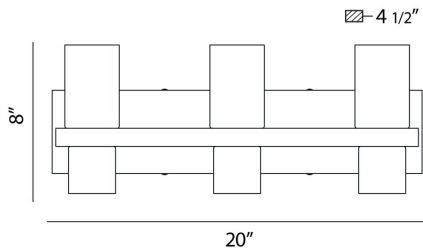

PILLAR, 20" VANITY LIGHT

OPTIONS AVAILABLE

ITEM NO.	FINISH	SHADE
23278-028	BRUSHED NICKEL	OPAL WHITE

PRODUCT DETAILS

No.	:	23278-028
Product Color	:	BRUSHED NICKEL
Product Material	:	METAL
Shade / Accent Colour	:	OPAL WHITE
Shade / Accent Material	:	GLASS
Width	:	20"
Height	:	8"
Ext	:	4.5"
Weight	:	6.7lbs

Light Direction	:	Up
Canopy / Backplate Length	:	20"
Canopy / Backplate Height	:	0.625"
Canopy / Backplate Width	:	4.5"
Adjustable Lamp Head	:	No
Mounting	:	Up
Approval	:	

PROJECT INFORMATION

 Job Name: Date: Category: