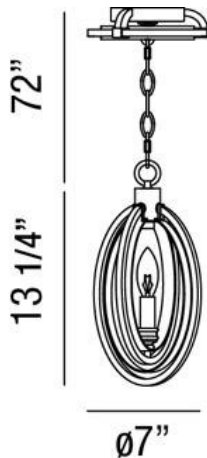

### PRODUCT DETAILS

No.	:	25645-019
Product Color	:	OIL RUBBED BRONZE
Product Material	:	METAL
Shade / Accent Colour	:	GOLD
Diameter	:	7"
Height	:	13.25"
Overall Height	:	85.25"
Weight	:	5.3lbs

### LIGHT SOURCE DETAILS

Number of Bulbs	:	1
Light Source	:	Incandescent
Light Source Type	:	B10
Input Voltage	:	120V
Bulb Voltage	:	120V
Socket Type	:	E12
Wattage	:	60W
Total Wattage	:	60W
Bulb Included	:	No
Dimmable	:	Yes

### TECHNICAL DETAILS

Light Direction	:	Down
Hanging Support Type	:	CHAIN
Hanging Support Length	:	72"
Canopy / Backplate Height	:	1.88"
Canopy / Backplate Dia.	:	7"
Adjustable Lamp Head	:	No
Approval	:	