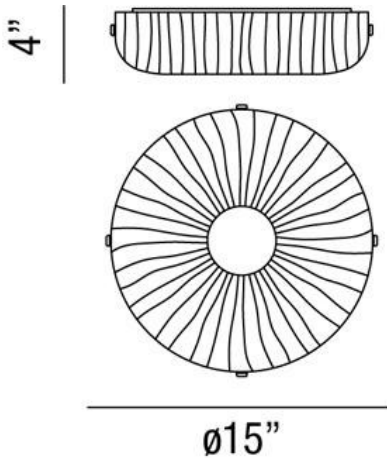

### PRODUCT DETAILS

No.	:	25691-016
Product Color	:	CHROME
Product Material	:	METAL
Shade / Accent Colour	:	CLEAR
Shade / Accent Material	:	FRACCO GLASS
Diameter	:	15"
Height	:	4"
Weight	:	12.1lbs

### TECHNICAL DETAILS

Canopy / Backplate Height	:	0.8"
Canopy / Backplate Dia.	:	13"
Adjustable Lamp Head	:	No
Location	:	DRY
Approval	:	