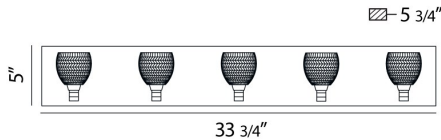

WAVE, 34" VANITY LIGHT

PRODUCT DETAILS

No.	:	25730-012
Product Color	:	CHROME
Product Material	:	METAL
Shade / Accent Colour	:	CLEAR
Shade / Accent Material	:	GLASS
Width	:	33.75"
Height	:	5"
Ext	:	5.75"
Weight	:	8.7lbs

LIGHT SOURCE DETAILS

Number of Bulbs	:	5
Light Source	:	Halogen
Light Source Type	:	G9
Input Voltage	:	120V
Bulb Voltage	:	120V
Socket Type	:	G9
Wattage	:	60W
Total Wattage	:	300W
Bulb Included	:	Yes
Dimmable	:	Yes

OPTIONS AVAILABLE

ITEM NO.	FINISH	SHADE
25730-012	CHROME	CLEAR

TECHNICAL DETAILS

Light Direction	:	Up
Canopy / Backplate Length	:	33"
Canopy / Backplate Height	:	0.75"
Canopy / Backplate Width	:	4.313"
Adjustable Lamp Head	:	No
Mounting	:	Up
Location	:	DAMP
Approval	:	