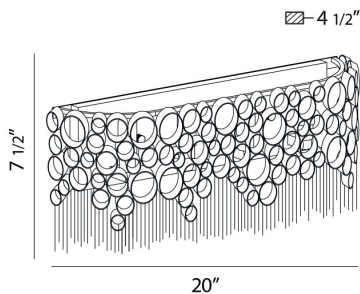

CAMEO, 20" VANITY LIGHT

PRODUCT DETAILS

No.	:	26314-013
Product Color	:	NICKEL
Product Material	:	METAL
Shade / Accent Colour	:	CLEAR
Shade / Accent Material	:	CRYSTAL
Width	:	20"
Height	:	7.5"
Ext	:	4.5"
Weight	:	5lbs

OPTIONS AVAILABLE

ITEM NO.	FINISH	SHADE
26314-013	NICKEL	CLEAR

TECHNICAL DETAILS

Light Direction	:	Down
Canopy / Backplate Length	:	16.5"
Canopy / Backplate Height	:	1"
Canopy / Backplate Width	:	4.75"
Adjustable Lamp Head	:	No
Location	:	DAMP
Approval	:	