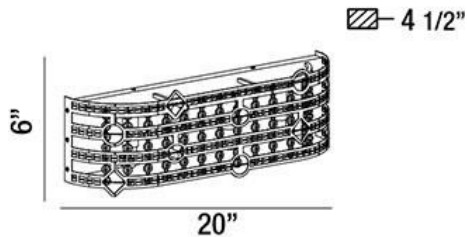

MICA, 20" VANITY LIGHT

PRODUCT DETAILS

No.	:	26316-017
Product Color	:	CHROME
Product Material	:	METAL
Shade / Accent Colour	:	CLEAR
Shade / Accent Material	:	CRYSTAL
Width	:	20"
Height	:	6"
Ext	:	4.5"
Weight	:	4.8lbs

LIGHT SOURCE DETAILS

Number of Bulbs	:	4
Light Source	:	Halogen
Light Source Type	:	G9
Input Voltage	:	120V
Bulb Voltage	:	120V
Socket Type	:	G9
Wattage	:	60W
Total Wattage	:	240W
Bulb Included	:	Yes
Dimmable	:	Yes

OPTIONS AVAILABLE

ITEM NO.	FINISH	SHADE
26316-017	CHROME	CLEAR

TECHNICAL DETAILS

Light Direction	:	Up and Down
Adjustable Lamp Head	:	No
Location	:	DAMP
Approval	:	Intertek

PROJECT INFORMATION

Job Name: Date: Category:

Comments: