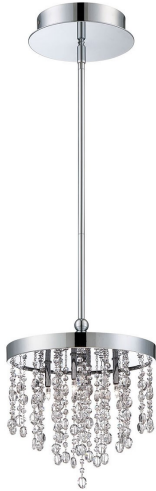

OPA, 10" ROUND PENDANT

PRODUCT DETAILS

No.	:	26374-017
Product Color	:	CHROME
Product Material	:	METAL
Shade / Accent Colour	:	CLEAR
Shade / Accent Material	:	CRYSTAL
Diameter	:	10.25"
Height	:	12.5"
Overall Height	:	53.25"
Weight	:	6.1lbs

LIGHT SOURCE DETAILS

Number of Bulbs	:	4
Light Source	:	Halogen
Light Source Type	:	BI-PIN
Input Voltage	:	120V
Bulb Voltage	:	12V
Socket Type	:	G4
Wattage	:	20W
Total Wattage	:	80W
Bulb Included	:	Yes
Dimmable	:	Yes

OPTIONS AVAILABLE

ITEM NO.	FINISH	SHADE
26374-017	CHROME	CLEAR

TECHNICAL DETAILS

Light Direction	:	Down
Hanging Support Type	:	ROD
Hanging Support Length	:	39"
Rods Included	:	3"+6"+12"+18"
Canopy / Backplate Height	:	1.5"
Canopy / Backplate Dia.	:	6.25"
Adjustable Lamp Head	:	No
Approval	:	