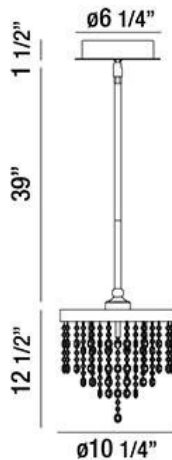

OPA, 10" ROUND PENDANT

PRODUCT DETAILS

No.	:	26374-017
Product Color	:	CHROME
Product Material	:	METAL
Shade / Accent Colour	:	CLEAR
Shade / Accent Material	:	CRYSTAL
Diameter	:	10.25"
Height	:	12.5"
Overall Height	:	53.25"
Weight	:	6.1lbs

LIGHT SOURCE DETAILS

Number of Bulbs	:	4
Light Source	:	Halogen
Light Source Type	:	BI-PIN
Input Voltage	:	120V
Bulb Voltage	:	12V
Socket Type	:	G4
Wattage	:	20W
Total Wattage	:	80W
Bulb Included	:	Yes
Dimmable	:	Yes

OPTIONS AVAILABLE

ITEM NO.	FINISH	SHADE
26374-017	CHROME	CLEAR

TECHNICAL DETAILS

Light Direction	:	Down
Hanging Support Type	:	ROD
Hanging Support Length	:	39"
Rods Included	:	3"+6"+12"+18"
Canopy / Backplate Height	:	1.5"
Canopy / Backplate Dia.	:	6.25"
Adjustable Lamp Head	:	No
Approval	:	