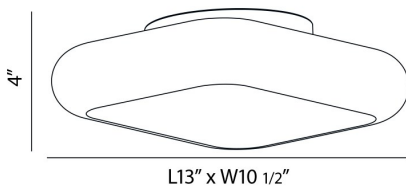

ALMA, 13" CEILING MOUNT

PRODUCT DETAILS

No.	:	26631-028
Product Color	:	SATIN NICKEL
Product Material	:	METAL
Shade / Accent Colour	:	GLASS
Shade / Accent Material	:	GLASS
Length	:	13"
Width	:	10.5"
Height	:	4"
Weight	:	3.9LBS

LIGHT SOURCE DETAILS

Light Source Type	:	INTEGRATED LED
Input Voltage	:	120V
Bulb Voltage	:	120V
Total Wattage	:	16W
Kelvin	:	3000K
CRI	:	85+
Dimmable	:	YES

OPTIONS AVAILABLE

ITEM NO.	FINISH	SHADE
26631-011	BRONZE	OPAL WHITE
26631-028	SATIN NICKEL	OPAL WHITE

TECHNICAL DETAILS

Light Direction	:	DOWN
Canopy / Backplate Height	:	1"
Canopy / Backplate Dia.	:	6.75"
Adjustable Lamp Head	:	NO
IP Rating	:	DRY
Approval	:	

PROJECT INFORMATION

 Job Name: Date: Type:

 Comments: