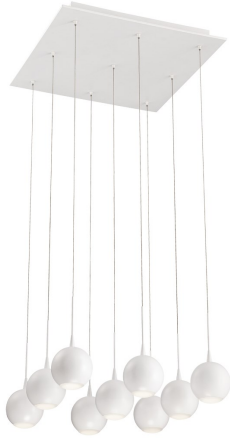

PATRUNO, 19" SQUARE CHANDELIER

PRODUCT DETAILS

No.	:	28170-013
Product Color	:	MATTE WHITE
Product Material	:	METAL
Shade / Accent Colour	:	ACRYLIC
Shade / Accent Material	:	ACRYLIC
Length	:	18.5"
Width	:	18.5"
Height	:	4"
Overall Height	:	77.5"
Weight	:	15.8LBS

LIGHT SOURCE DETAILS

Light Source Type	:	INTEGRATED LED
Input Voltage	:	120V
Bulb Voltage	:	120V
Socket Type	:	LED
Total Wattage	:	20W
Kelvin	:	4200K
CRI	:	80+
Dimmable	:	YES

OPTIONS AVAILABLE

ITEM NO. 28170-013	FINISH MATTE WHITE	SHADE FROSTED
------------------------------	------------------------------	-------------------------

TECHNICAL DETAILS

Light Direction	:	DOWN
Hanging Support Type	:	WIRE
Hanging Support Length	:	72"
Canopy / Backplate Length	:	18.5"
Canopy / Backplate Height	:	1.5"
Canopy / Backplate Width	:	18.5"
Adjustable Lamp Head	:	NO
IP Rating	:	DRY
Location	:	DRY
Approval	:	