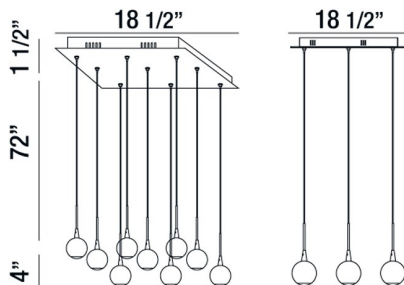

PATRUNO, 19" SQUARE CHANDELIER

PRODUCT DETAILS

No.	:	28170-013
Product Color	:	MATTE WHITE
Product Material	:	METAL
Shade / Accent Colour	:	ACRYLIC
Shade / Accent Material	:	ACRYLIC
Length	:	18.5"
Width	:	18.5"
Height	:	4"
Overall Height	:	77.5"
Weight	:	15.8LBS

LIGHT SOURCE DETAILS

Light Source Type	:	INTEGRATED LED
Input Voltage	:	120V
Bulb Voltage	:	120V
Socket Type	:	LED
Total Wattage	:	20W
Kelvin	:	4200K
CRI	:	80+
Dimmable	:	YES

OPTIONS AVAILABLE

ITEM NO. 28170-013	FINISH MATTE WHITE	SHADE FROSTED
------------------------------	------------------------------	-------------------------

TECHNICAL DETAILS

Light Direction	:	DOWN
Hanging Support Type	:	WIRE
Hanging Support Length	:	72"
Canopy / Backplate Length	:	18.5"
Canopy / Backplate Height	:	1.5"
Canopy / Backplate Width	:	18.5"
Adjustable Lamp Head	:	NO
IP Rating	:	DRY
Location	:	DRY
Approval	:	