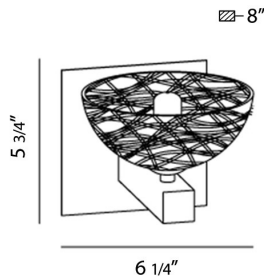

CARAMICO, WALL MOUNT

PRODUCT DETAILS

No.	:	28199-014
Product Color	:	CHROME
Product Material	:	METAL
Shade / Accent Colour	:	GLASS
Shade / Accent Material	:	HANDMADE GLASS
Width	:	6.25"
Height	:	5.75"
Ext	:	8"
Weight	:	2.4LBS

LIGHT SOURCE DETAILS

Number of Bulbs	:	1
Light Source	:	BULB
Light Source Type	:	G9
Input Voltage	:	120V
Bulb Voltage	:	120V
Socket Type	:	G9
Wattage	:	40W
Total Wattage	:	40W
Bulb Included	:	YES
Dimmable	:	YES

OPTIONS AVAILABLE

ITEM NO.	FINISH	SHADE
28199-014	CHROME	CLEAR

TECHNICAL DETAILS

Light Direction	:	UP
Canopy / Backplate Length	:	6.25"
Canopy / Backplate Height	:	1"
Canopy / Backplate Width	:	5.75"
Adjustable Lamp Head	:	NO
Mounting	:	UP
IP Rating	:	DRY
Location	:	DRY
Approval	:	