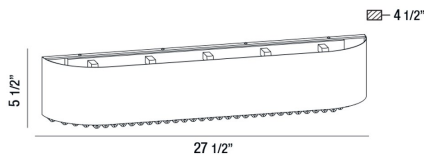

CARA, 28" VANITY LIGHT

PRODUCT DETAILS

No.	:	28234-012
Product Color	:	SATIN NICKEL
Product Material	:	METAL
Shade / Accent Colour	:	CRYSTAL
Shade / Accent Material	:	CRYSTAL
Width	:	27.5"
Height	:	5.5"
Ext	:	4.5"
Weight	:	10.5LBS

OPTIONS AVAILABLE

ITEM NO.	FINISH	SHADE
28234-012	SATIN NICKEL	CLEAR

TECHNICAL DETAILS

Light Direction	:	DOWN
Canopy / Backplate Length	:	23.5"
Canopy / Backplate Height	:	1"
Canopy / Backplate Width	:	4.25"
Adjustable Lamp Head	:	NO
IP Rating	:	DAMP
Location	:	DAMP
Approval	:	