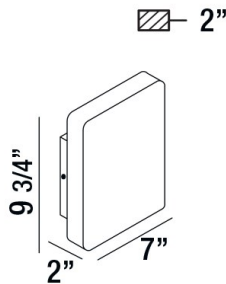

PORT, LED OUTDOOR WALL MOUNT

PRODUCT DETAILS

No.	:	28275-022
Product Color	:	GRAPHITE GREY
Shade / Accent Colour	:	FROST PC
Width	:	7"
Height	:	9.75"
Ext	:	2"
Weight	:	2.1lbs

LIGHT SOURCE DETAILS

Light Source Type	:	INTEGRATED LED
Input Voltage	:	120V
Bulb Voltage	:	120V
Socket Type	:	LED
Total Wattage	:	10W
Initial Lumens	:	420lm
Kelvin	:	3000K
CRI	:	80
Dimmable	:	No

OPTIONS AVAILABLE

ITEM NO.	FINISH	SHADE
28275-015	MARINE GREY	FROST PC
28275-022	GRAPHITE GREY	FROST PC

TECHNICAL DETAILS

Light Direction	:	Down
Canopy / Backplate Length	:	7.32"
Canopy / Backplate Width	:	1.12"
Adjustable Lamp Head	:	No
IP Rating	:	54
Location	:	WET
Approval	:	
Title 24	:	Yes