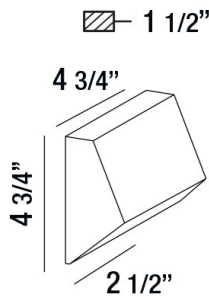

KILO, 1-LIGHT LED OUTDOOR WALL MOUNT

PRODUCT DETAILS

No.	:	28281-023
Product Color	:	GRAPHITE GREY
Shade / Accent Colour	:	PLASTIC
Width	:	4.75"
Height	:	4.75"
Ext	:	1.5"
Weight	:	0.8LBS

LIGHT SOURCE DETAILS

TECHNICAL DETAILS

Light Direction	:	DOWN
Canopy / Backplate Length	:	4.32"
Canopy / Backplate Width	:	3.5"
Driver	:	ELECTRONIC DRIVER 120V 50/60HZ
Adjustable Lamp Head	:	NO
IP Rating	:	54
Location	:	WET
Approval	:	
Title 24	:	YES