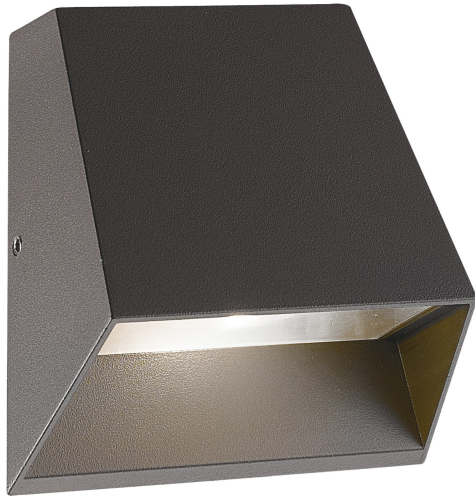

KILO, 1-LIGHT LED OUTDOOR WALL MOUNT

PRODUCT DETAILS

No.	:	28281-023
Product Color	:	GRAPHITE GREY
Shade / Accent Colour	:	PLASTIC
Width	:	4.75"
Height	:	4.75"
Ext	:	1.5"
Weight	:	0.8LBS

LIGHT SOURCE DETAILS

Light Source Type	:	INTEGRATED LED
Input Voltage	:	120V
Bulb Voltage	:	120V
Socket Type	:	LED
Total Wattage	:	7W
Kelvin	:	3000K
CRI	:	80
Dimmable	:	NO

OPTIONS AVAILABLE

ITEM NO.	FINISH	SHADE
28281-016	MARINE GREY	FROST PC
28281-023	GRAPHITE GREY	FROST PC
28281-054	BLACK	FROST PC

TECHNICAL DETAILS

Light Direction	:	DOWN
Canopy / Backplate Length	:	4.32"
Canopy / Backplate Width	:	3.5"
Driver	:	ELECTRONIC DRIVER 120V 50/60HZ
Adjustable Lamp Head	:	NO
IP Rating	:	54
Location	:	WET
Approval	:	
Title 24	:	YES