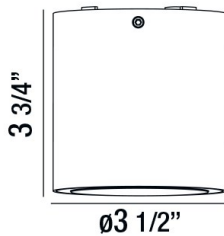

SKY, LED OUTDOOR SURFACE MOUNT

PRODUCT DETAILS

No.	:	28287-018
Product Color	:	MARINE GREY
Shade / Accent Colour	:	ALUMINUM
Diameter	:	3.5"
Height	:	3.75"
Weight	:	1.4LBS

LIGHT SOURCE DETAILS

Light Source Type	:	INTEGRATED LED
Input Voltage	:	120V
Bulb Voltage	:	120V
Socket Type	:	LED
Total Wattage	:	7W
Kelvin	:	3000K
CRI	:	80
Dimmable	:	NO

OPTIONS AVAILABLE

ITEM NO.	FINISH	SHADE
28287-018	MARINE GREY	FROST PC
28287-025	GRAPHITE GREY	FROST PC
28287-048	BLACK	FROST PC

TECHNICAL DETAILS

Light Direction	:	DOWN
Canopy / Backplate Dia.	:	3.27"
Driver	:	ELECTRONIC DRIVER 120V 50/60HZ
Adjustable Lamp Head	:	NO
IP Rating	:	54
Location	:	WET
Approval	:	
Title 24	:	YES