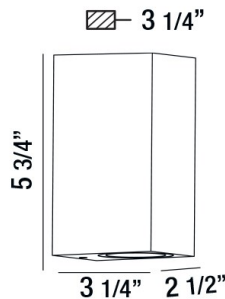

DALE , LED OUTDOOR WALL MOUNT

PRODUCT DETAILS

No.	:	28290-025
Product Color	:	GRAPHITE GREY
Shade / Accent Colour	:	ALUMINUM
Width	:	2.5"
Height	:	5.75"
Ext	:	3.25"
Weight	:	1.5LBS

LIGHT SOURCE DETAILS

Light Source Type	:	INTEGRATED LED
Input Voltage	:	120V
Bulb Voltage	:	120V
Socket Type	:	LED
Total Wattage	:	14W
Kelvin	:	3000K
CRI	:	80
Dimmable	:	NO

OPTIONS AVAILABLE

ITEM NO.	FINISH	SHADE
28290-018	MARINE GREY	FROST GLASS
28290-025	GRAPHITE GREY	FROST GLASS
28290-039	BLACK	FROST GLASS

TECHNICAL DETAILS

Light Direction	:	UP AND DOWN
Canopy / Backplate Length	:	2.16"
Canopy / Backplate Width	:	5.35"
Driver	:	ELECTRONIC DRIVER 120V 50/60HZ
Adjustable Lamp Head	:	NO
IP Rating	:	54
Location	:	WET
Approval	:	
Title 24	:	YES