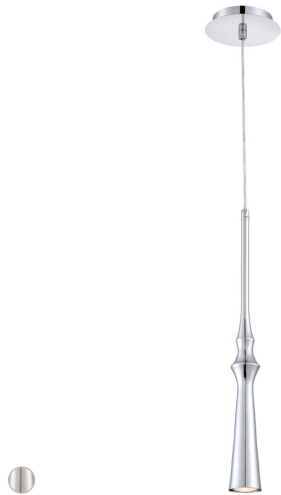

CANI, 6" ROUND PENDANT

PRODUCT DETAILS

No.	:	28407-011
Product Color	:	CHROME
Product Material	:	METAL
Shade / Accent Colour	:	CHROME
Shade / Accent Material	:	SLEEK METAL
Diameter	:	2.25"
Height	:	18"
Overall Height	:	91"
Weight	:	1.7LBS

LIGHT SOURCE DETAILS

Number of Bulbs	:	1
Light Source	:	BULB
Light Source Type	:	GU10
Input Voltage	:	120V
Bulb Voltage	:	120V
Socket Type	:	GU10
Wattage	:	50W
Total Wattage	:	50W
Bulb Included	:	NO
Dimmable	:	YES

OPTIONS AVAILABLE

ITEM NO.	FINISH	SHADE
28407-011	CHROME	CHROME
28407-028	SATIN NICKEL	SATIN NICKEL

TECHNICAL DETAILS

Light Direction	:	DOWN
Hanging Support Type	:	WIRE
Hanging Support Length	:	72"
Canopy / Backplate Height	:	1"
Canopy / Backplate Dia.	:	5.5"
Adjustable Lamp Head	:	NO
IP Rating	:	DRY
Approval	:	