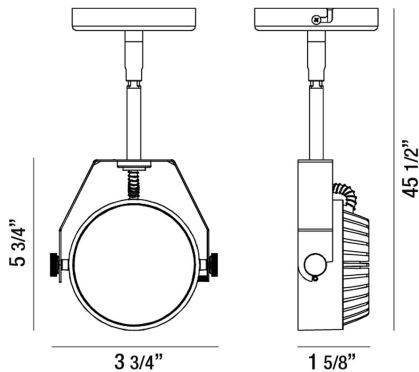

29007, 1-LIGHT 9W LED

PRODUCT DETAILS

No.	:	29007-028
Product Color	:	SATIN NICKEL
Product Material	:	METAL
Shade / Accent Material	:	~
Length	:	3.75"
Width	:	1.625"
Height	:	5.75"
Weight	:	1.7lbs

LIGHT SOURCE DETAILS

Light Source Type	:	INTEGRATED LED
Input Voltage	:	120V
Bulb Voltage	:	120V
Socket Type	:	LED
Total Wattage	:	9W
Initial Lumens	:	640lm
Kelvin	:	3000K
CRI	:	80+
Dimmable	:	Yes

OPTIONS AVAILABLE

ITEM NO.	FINISH	SHADE
29007-011	WHITE	
29007-028	SATIN NICKEL	

TECHNICAL DETAILS

Light Direction	:	Down
Canopy / Backplate Height	:	1"
Canopy / Backplate Dia.	:	4.75"
Adjustable Lamp Head	:	No
Approval	:	
Title 24	:	Yes
Beam Angle	:	120
Vertical Adjustment	:	90
Horizontal Adjustment	:	340