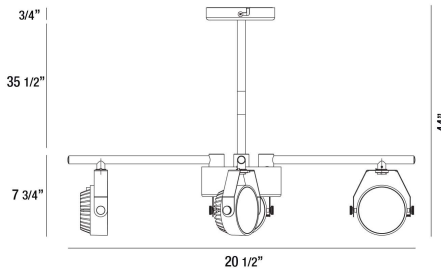

29010, 4+1-LIGHT 45W

PRODUCT DETAILS

No.	:	29010-028
Product Color	:	SATIN NICKEL
Length	:	20.5"
Height	:	44"
Weight	:	4.8lbs

LIGHT SOURCE DETAILS

Light Source Type	:	INTEGRATED LED
Input Voltage	:	120V
Bulb Voltage	:	120V
Socket Type	:	LED
Total Wattage	:	45W
Initial Lumens	:	3200lm
Kelvin	:	3000K
CRI	:	80
Dimmable	:	Yes

OPTIONS AVAILABLE

ITEM NO.	FINISH	SHADE
29010-011	WHITE	
29010-028	SATIN NICKEL	

TECHNICAL DETAILS

Light Direction	:	Down
Adjustable Lamp Head	:	Yes
Approval	:	
Title 24	:	Yes
Beam Angle	:	120
Vertical Adjustment	:	90
Horizontal Adjustment	:	340