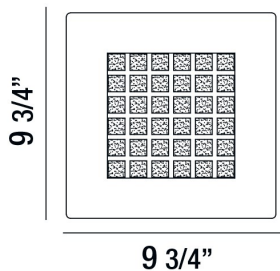

OPTIONS AVAILABLE

ITEM NO.	FINISH	SHADE
29101-016	CHROME	CLEAR

TECHNICAL DETAILS

Adjustable Lamp Head	:	No
Location	:	DRY
Approval	:	

PROJECT INFORMATION

Job Name: Date: Category:

Comments: