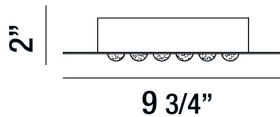

OPTIONS AVAILABLE

ITEM NO.	FINISH	SHADE
29101-016	CHROME	CLEAR

TECHNICAL DETAILS

Adjustable Lamp Head	:	No
Location	:	DRY
Approval	:	

PROJECT INFORMATION

Job Name: Date: Category:

Comments: