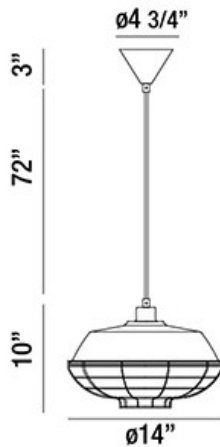

LONDON, 14" ROUND PENDANT

OPTIONS AVAILABLE

ITEM NO.	FINISH	SHADE
30012-011	CHROME	CHROME

PRODUCT DETAILS

No.	:	30012-011
Product Color	:	CHROME
Product Material	:	METAL
Shade / Accent Colour	:	CHROME
Shade / Accent Material	:	METAL CAGE
Diameter	:	14"
Height	:	10"
Overall Height	:	85"
Weight	:	4lbs

LIGHT SOURCE DETAILS

Number of Bulbs	:	1
Light Source	:	Incandescent
Light Source Type	:	A19
Input Voltage	:	120V
Bulb Voltage	:	120V
Socket Type	:	E26
Wattage	:	60W
Total Wattage	:	60W
Bulb Included	:	No
Dimmable	:	Yes

TECHNICAL DETAILS

Light Direction	:	Down
Hanging Support Type	:	WIRE
Hanging Support Length	:	72"
Canopy / Backplate Height	:	3"
Canopy / Backplate Dia.	:	4.75"
Adjustable Lamp Head	:	No
Location	:	DRY
Approval	:	