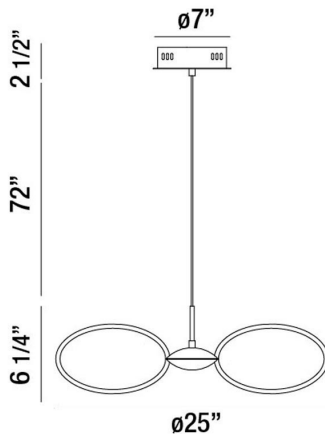

TELA, 25" ROUND PENDANT

PRODUCT DETAILS

No.	:	30039-025
Product Color	:	WHITE
Product Material	:	ALUMINUM
Shade / Accent Colour	:	WHITE
Shade / Accent Material	:	ACRYLIC/ALUMINUM
Diameter	:	25"
Height	:	6.25"
Overall Height	:	80.75"
Weight	:	4.8LBS

LIGHT SOURCE DETAILS

Light Source Type	:	INTEGRATED LED
Input Voltage	:	120V
Bulb Voltage	:	120V
Socket Type	:	LED
Total Wattage	:	45W
Delivered Lumens	:	2500LM
Kelvin	:	3000K
CRI	:	80+
Dimmable	:	YES

OPTIONS AVAILABLE

ITEM NO. 30039-025	FINISH WHITE	SHADE FROSTED/WHITE
------------------------------	------------------------	-------------------------------

TECHNICAL DETAILS

Light Direction	:	DOWN
Hanging Support Type	:	AIRCRAFT CABLE
Hanging Support Length	:	72"
Canopy / Backplate Height	:	2.5"
Canopy / Backplate Dia.	:	7"
Adjustable Lamp Head	:	NO
IP Rating	:	DRY
Location	:	DRY
Approval	:	