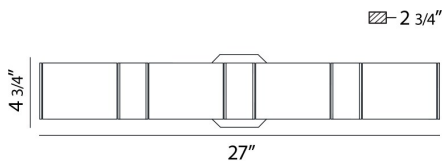

TECHNICAL DETAILS

Light Direction	:	Down
Adjustable Lamp Head	:	No
Location	:	DAMP
Approval	:	

PROJECT INFORMATION

Job Name: Date: Category:

Comments: