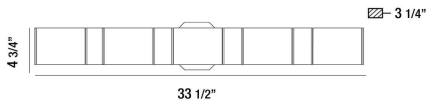

TECHNICAL DETAILS

Light Direction	:	Down
Adjustable Lamp Head	:	No
Location	:	DAMP
Approval	:	

PROJECT INFORMATION

Job Name: Date: Category:

Comments: