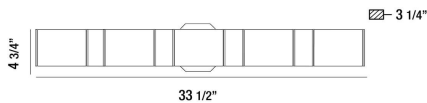

TECHNICAL DETAILS

Light Direction	:	Down
Adjustable Lamp Head	:	No
Location	:	DAMP
Approval	:	

PROJECT INFORMATION

Job Name: Date: Category:

Comments: