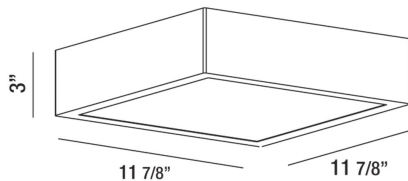

ACARA, 12" CEILING MOUNT

PRODUCT DETAILS

No.	:	30160-019
Product Color	:	CHROME
Shade / Accent Colour	:	WHITE ACRYLIC
Length	:	11.875"
Width	:	11.875"
Height	:	3"
Weight	:	4.1lbs

LIGHT SOURCE DETAILS

Light Source Type	:	INTEGRATED LED
Input Voltage	:	120V
Bulb Voltage	:	120V
Total Wattage	:	20W
Initial Lumens	:	1332lm
Kelvin	:	3000K
CRI	:	80
Dimmable	:	Yes

OPTIONS AVAILABLE

ITEM NO.	FINISH	SHADE
30160-019	CHROME	WHITE ACRYLIC

TECHNICAL DETAILS

Adjustable Lamp Head	:	No
Location	:	DRY
Approval	:	

PROJECT INFORMATION

 Job Name: Date: Category:

 Comments: