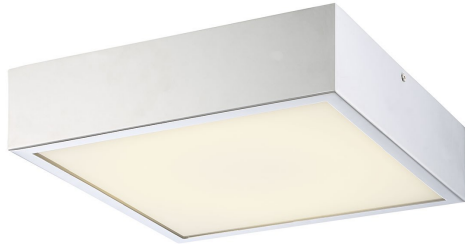

ACARA, 12" CEILING MOUNT

PRODUCT DETAILS

No.	:	30160-019
Product Color	:	CHROME
Shade / Accent Colour	:	WHITE ACRYLIC
Length	:	11.875"
Width	:	11.875"
Height	:	3"
Weight	:	4.1lbs

LIGHT SOURCE DETAILS

Light Source Type	:	INTEGRATED LED
Input Voltage	:	120V
Bulb Voltage	:	120V
Total Wattage	:	20W
Initial Lumens	:	1332lm
Kelvin	:	3000K
CRI	:	80
Dimmable	:	Yes

OPTIONS AVAILABLE

ITEM NO.	FINISH	SHADE
30160-019	CHROME	WHITE ACRYLIC

TECHNICAL DETAILS

Adjustable Lamp Head	:	No
Location	:	DRY
Approval	:	

PROJECT INFORMATION

 Job Name: Date: Category:

 Comments: