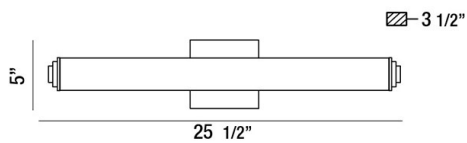

### PRODUCT DETAILS

No.	:	30190-016
Product Color	:	ALUMINUM
Product Material	:	METAL
Shade / Accent Colour	:	ACRYLIC
Shade / Accent Material	:	ACRYLIC
Width	:	25.5"
Height	:	5"
Ext	:	3.5"
Weight	:	3.6LBS

### TECHNICAL DETAILS

Light Direction	:	UP AND DOWN
Canopy / Backplate Length	:	4.31"
Canopy / Backplate Height	:	1.25"
Canopy / Backplate Width	:	4.31"
Adjustable Lamp Head	:	NO
Mounting	:	UP OR DOWN
IP Rating	:	DRY
Location	:	DRY
Approval	:	