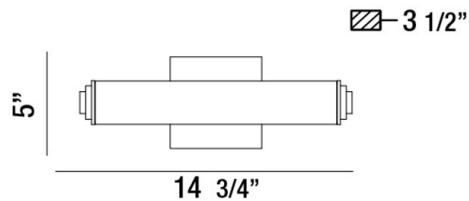

RAY, WALL MOUNT

OPTIONS AVAILABLE

ITEM NO.	FINISH	SHADE
30191-013	ALUMINUM	WHITE

PRODUCT DETAILS

No.	:	30191-013
Product Color	:	ALUMINUM
Product Material	:	METAL
Shade / Accent Colour	:	ACRYLIC
Shade / Accent Material	:	ACRYLIC
Width	:	14.75"
Height	:	5"
Ext	:	3.5"
Weight	:	2.2LBS

LIGHT SOURCE DETAILS

Light Source Type	:	INTEGRATED LED
Input Voltage	:	120V
Bulb Voltage	:	120V
Total Wattage	:	8W
Kelvin	:	3000K
CRI	:	80+
Dimmable	:	YES

TECHNICAL DETAILS

Light Direction	:	DOWN
Canopy / Backplate Length	:	4.31"
Canopy / Backplate Height	:	1.25"
Canopy / Backplate Width	:	4.31"
Adjustable Lamp Head	:	NO
Mounting	:	UP OR DOWN
IP Rating	:	DRY
Location	:	DRY
Approval	:	