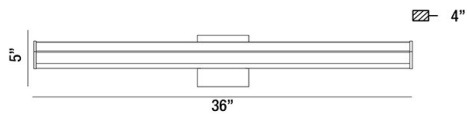

### PRODUCT DETAILS

No.	:	30194-014
Product Color	:	ALUMINUM
Product Material	:	METAL
Shade / Accent Colour	:	ACRYLIC
Shade / Accent Material	:	ACRYLIC
Width	:	36"
Height	:	5"
Ext	:	4"
Weight	:	3.8LBS

### TECHNICAL DETAILS

Light Direction	:	UP AND DOWN
Canopy / Backplate Length	:	4.34"
Canopy / Backplate Height	:	1.18"
Canopy / Backplate Width	:	4.34"
Adjustable Lamp Head	:	NO
Mounting	:	UP OR DOWN
IP Rating	:	DRY
Location	:	DRY
Approval	:	