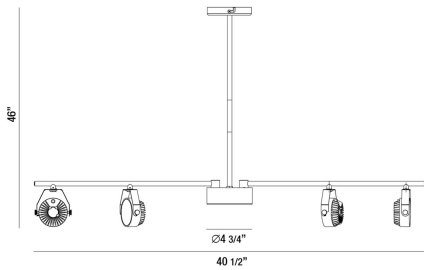

30342, 5-LIGHT 45W LED

PRODUCT DETAILS

No.	:	30342-026
Product Color	:	SATIN NICKEL
Length	:	40.5"
Height	:	46"
Weight	:	2.7lbs

LIGHT SOURCE DETAILS

Light Source Type	:	INTEGRATED LED
Input Voltage	:	120V
Bulb Voltage	:	120V
Socket Type	:	LED
Total Wattage	:	45W
Initial Lumens	:	3200lm
Kelvin	:	3000K
CRI	:	80
Dimmable	:	Yes

OPTIONS AVAILABLE

ITEM NO.	FINISH	SHADE
30342-019	WHITE	
30342-026	SATIN NICKEL	

TECHNICAL DETAILS

Light Direction	:	Down
Adjustable Lamp Head	:	Yes
Title 24	:	Yes
Beam Angle	:	120
Vertical Adjustment	:	90
Horizontal Adjustment	:	340