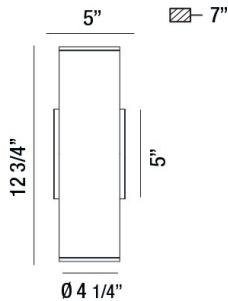

## 30349, 2X10W LED OUTDOOR UP & DOWNLIGHT SCONCE

### PRODUCT DETAILS

No.	:	30349-018
Product Color	:	GREY
Shade / Accent Colour	:	GREY
Width	:	4.5"
Height	:	11.75"
Ext	:	7"

### TECHNICAL DETAILS

Light Direction	:	DOWN
Canopy / Backplate Height	:	5"
Canopy / Backplate Width	:	5"
Driver	:	ELECTRONIC DRIVER 120V 50/60HZ
Adjustable Lamp Head	:	NO
IP Rating	:	54
Location	:	WET
Approval	:	
Title 24	:	YES