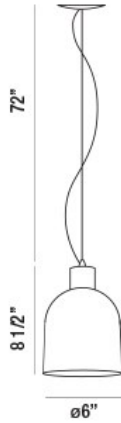

## PONTI, 6" ROUND PENDANT

### PRODUCT DETAILS

No.	:	30450-028
Product Color	:	CHROME
Product Material	:	METAL
Shade / Accent Colour	:	GLASS
Shade / Accent Material	:	HAND-BLOWN GLASS
Diameter	:	6"
Height	:	8.5"
Overall Height	:	80.5"
Weight	:	3.3LBS

### TECHNICAL DETAILS

Light Direction	:	DOWN
Hanging Support Type	:	AIRCRAFT CABLE
Hanging Support Length	:	72"
Adjustable Lamp Head	:	NO
IP Rating	:	DRY
Location	:	DRY
Approval	:	