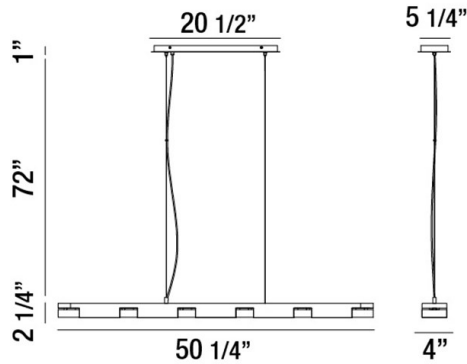

### PRODUCT DETAILS

No.	:	31215-015
Product Color	:	WHITE
Product Material	:	METAL
Shade / Accent Colour	:	WHITE
Shade / Accent Material	:	~
Length	:	50.25"
Width	:	3.875"
Height	:	2.25"
Weight	:	15.6lbs

### TECHNICAL DETAILS

Light Direction	:	Down
Hanging Support Type	:	WIRE
Hanging Support Length	:	72"
Canopy / Backplate Length	:	12.5"
Canopy / Backplate Height	:	0.75"
Canopy / Backplate Width	:	5.25"
Adjustable Lamp Head	:	Yes
Location	:	DRY
Approval	:	