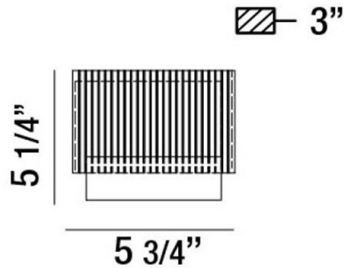

SONIC, WALL MOUNT

OPTIONS AVAILABLE

ITEM NO.	FINISH	SHADE
31438-018	CHROME	CLEAR

PRODUCT DETAILS

No.	:	31438-018
Product Color	:	CHROME
Product Material	:	METAL
Shade / Accent Colour	:	ACRYLIC
Shade / Accent Material	:	ETCHED GLASS
Width	:	5.75"
Height	:	5.25"
Ext	:	3"
Weight	:	1.7LBS

LIGHT SOURCE DETAILS

Light Source Type	:	INTEGRATED LED
Input Voltage	:	120V
Bulb Voltage	:	120V
Total Wattage	:	6W
Kelvin	:	4000K
CRI	:	80+
Dimmable	:	YES

TECHNICAL DETAILS

Light Direction	:	UP
Canopy / Backplate Length	:	4.344"
Canopy / Backplate Height	:	1.375"
Canopy / Backplate Width	:	4.344"
Adjustable Lamp Head	:	NO
IP Rating	:	DAMP
Location	:	DAMP
Approval	:	