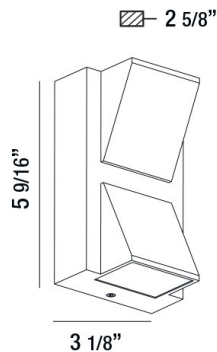

OPTIONS AVAILABLE

ITEM NO.	FINISH	SHADE
31582-025	GRAPHITE GREY