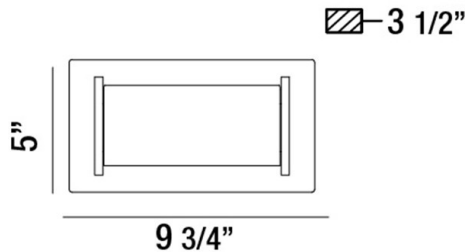

### PRODUCT DETAILS

No.	:	31634-014
Product Color	:	CHROME
Product Material	:	METAL
Shade / Accent Colour	:	ACRYLIC
Shade / Accent Material	:	ACRYLIC
Width	:	9.75"
Height	:	5"
Ext	:	3.5"
Weight	:	2.1LBS

### TECHNICAL DETAILS

Light Direction	:	DOWN
Canopy / Backplate Length	:	9"
Canopy / Backplate Height	:	0.75"
Canopy / Backplate Width	:	4.375"
Adjustable Lamp Head	:	NO
Mounting	:	UP OR DOWN
IP Rating	:	DRY
Location	:	DRY
Approval	:	