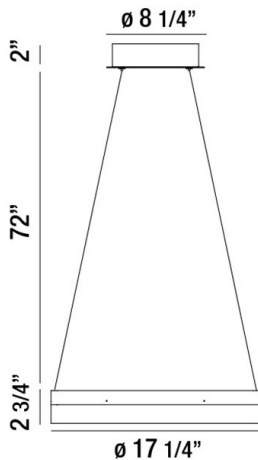

## MINUTA, 17" ROUND CHANDELIER

### PRODUCT DETAILS

No.	:	31776-011
Product Color	:	SAND WHITE
Product Material	:	ALUMINUM
Shade / Accent Colour	:	FROSTED
Shade / Accent Material	:	ACRYLIC
Diameter	:	17.25"
Height	:	2.75"
Overall Height	:	76.75"
Weight	:	6.6lbs

### TECHNICAL DETAILS

Light Direction	:	Down
Hanging Support Type	:	AIRCRAFT CABLE
Hanging Support Length	:	72"
Canopy / Backplate Height	:	2"
Canopy / Backplate Dia.	:	8.25"
Adjustable Lamp Head	:	No
Location	:	DRY
Approval	:	