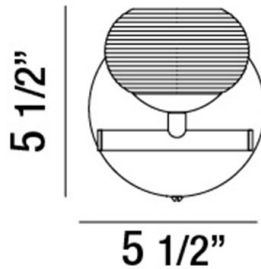

### PRODUCT DETAILS

No.	:	31793-018
Product Color	:	CHROME
Product Material	:	METAL
Shade / Accent Colour	:	GLASS
Shade / Accent Material	:	ETCHED GLASS
Width	:	5.5"
Height	:	5.5"
Ext	:	6.75"
Weight	:	1.6LBS

### TECHNICAL DETAILS

Light Direction	:	UP
Canopy / Backplate Height	:	1.188"
Canopy / Backplate Dia.	:	4.813"
Adjustable Lamp Head	:	NO
Mounting	:	UP
IP Rating	:	DAMP
Location	:	DAMP
Approval	:	