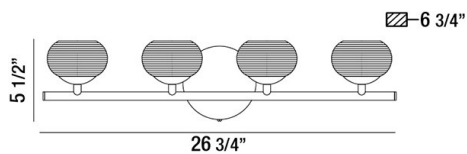

MARCHE, 27" VANITY LIGHT

PRODUCT DETAILS

No.	:	31795-012
Product Color	:	CHROME
Product Material	:	METAL
Shade / Accent Colour	:	FROSTED
Shade / Accent Material	:	ETCHED GLASS
Width	:	26.75"
Height	:	5.5"
Ext	:	6.75"
Weight	:	4lbs

LIGHT SOURCE DETAILS

Light Source Type	:	INTEGRATED LED
Input Voltage	:	120V
Bulb Voltage	:	120V
Total Wattage	:	24W
Total Lumen	:	2310lm
Kelvin	:	3000K
CRI	:	80+
Dimmable	:	Yes

OPTIONS AVAILABLE

ITEM NO.	FINISH	SHADE
31795-012	CHROME	FROSTED

TECHNICAL DETAILS

Light Direction	:	Up
Canopy / Backplate Height	:	1.25"
Canopy / Backplate Dia.	:	4.75"
Adjustable Lamp Head	:	No
Mounting	:	Up
Approval	:	

PROJECT INFORMATION

 Job Name: Date: Category: