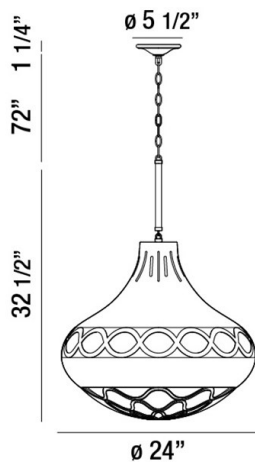

MOSTO, 24" ROUND PENDANT

PRODUCT DETAILS

No.	:	31848-015
Product Color	:	ANTIQUE SILVER
Product Material	:	METAL
Diameter	:	24"
Height	:	32.5"
Overall Height	:	105.75"
Weight	:	13.8lbs

LIGHT SOURCE DETAILS

OPTIONS AVAILABLE

ITEM NO.	FINISH	SHADE
31848-015	ANTIQUE SILVER	

TECHNICAL DETAILS

Light Direction	:	Down
Hanging Support Type	:	CHAIN
Hanging Support Length	:	72"
Canopy / Backplate Height	:	1.25"
Canopy / Backplate Dia.	:	5.5"
Adjustable Lamp Head	:	No
Approval	:	