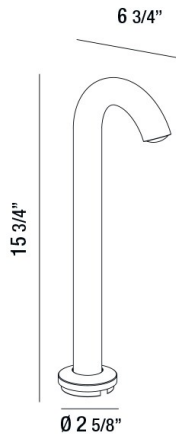

OPTIONS AVAILABLE

ITEM NO.	FINISH	SHADE
31912-020	GRAPHITE GREY