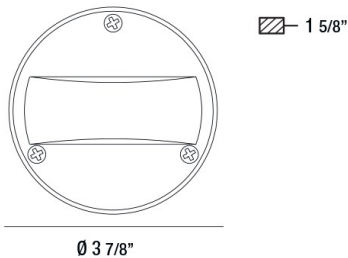

PROJECT INFORMATION

Job Name: Date: Category:

Comments: